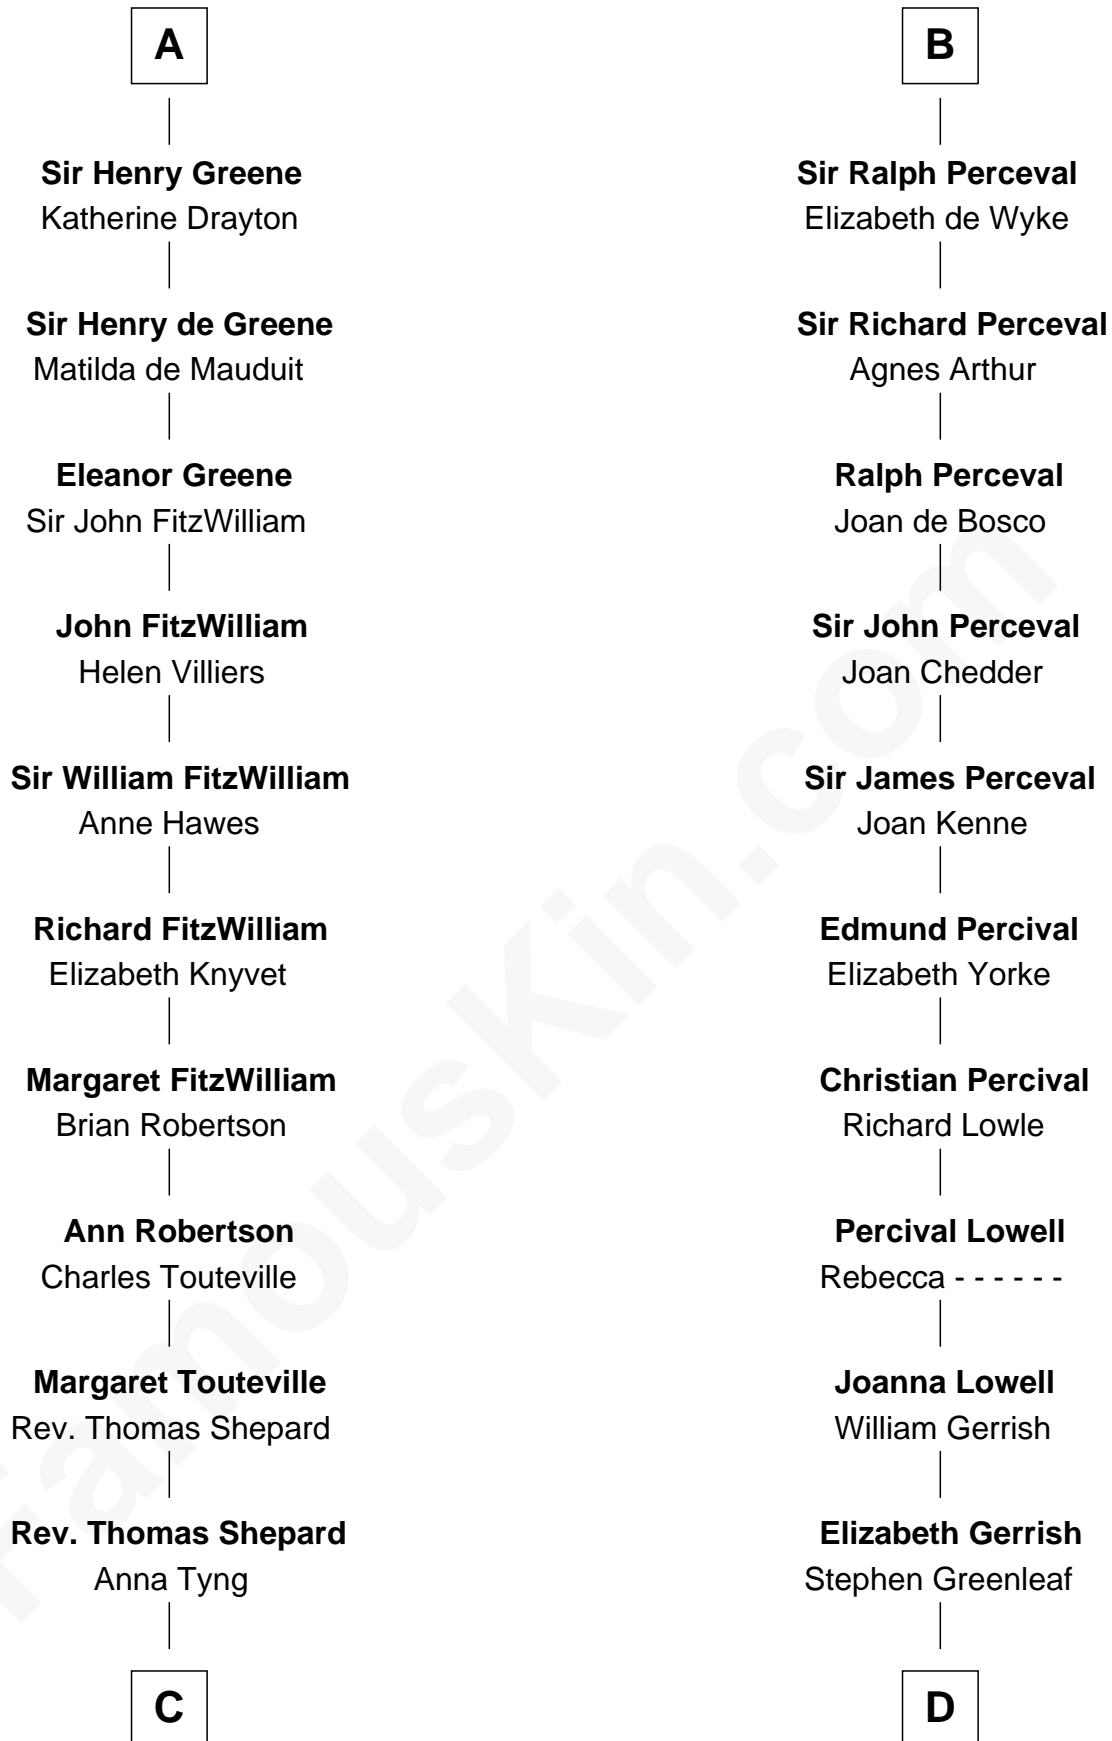

FamousKin.com
Relationship Chart of
Abigail (Smith) Adams

First Lady of President John Adams

20th cousin 1 time removed of

Herman Melville

Author of Moby Dick

Sir Robert de Beaumont

Isabel de Vermandois

C

Anna Shepard

Daniel Quincy

Col John Quincy

Elizabeth Norton

Elizabeth Quincy

Rev. William Smith

Abigail (Smith) Adams

First Lady of John Adams