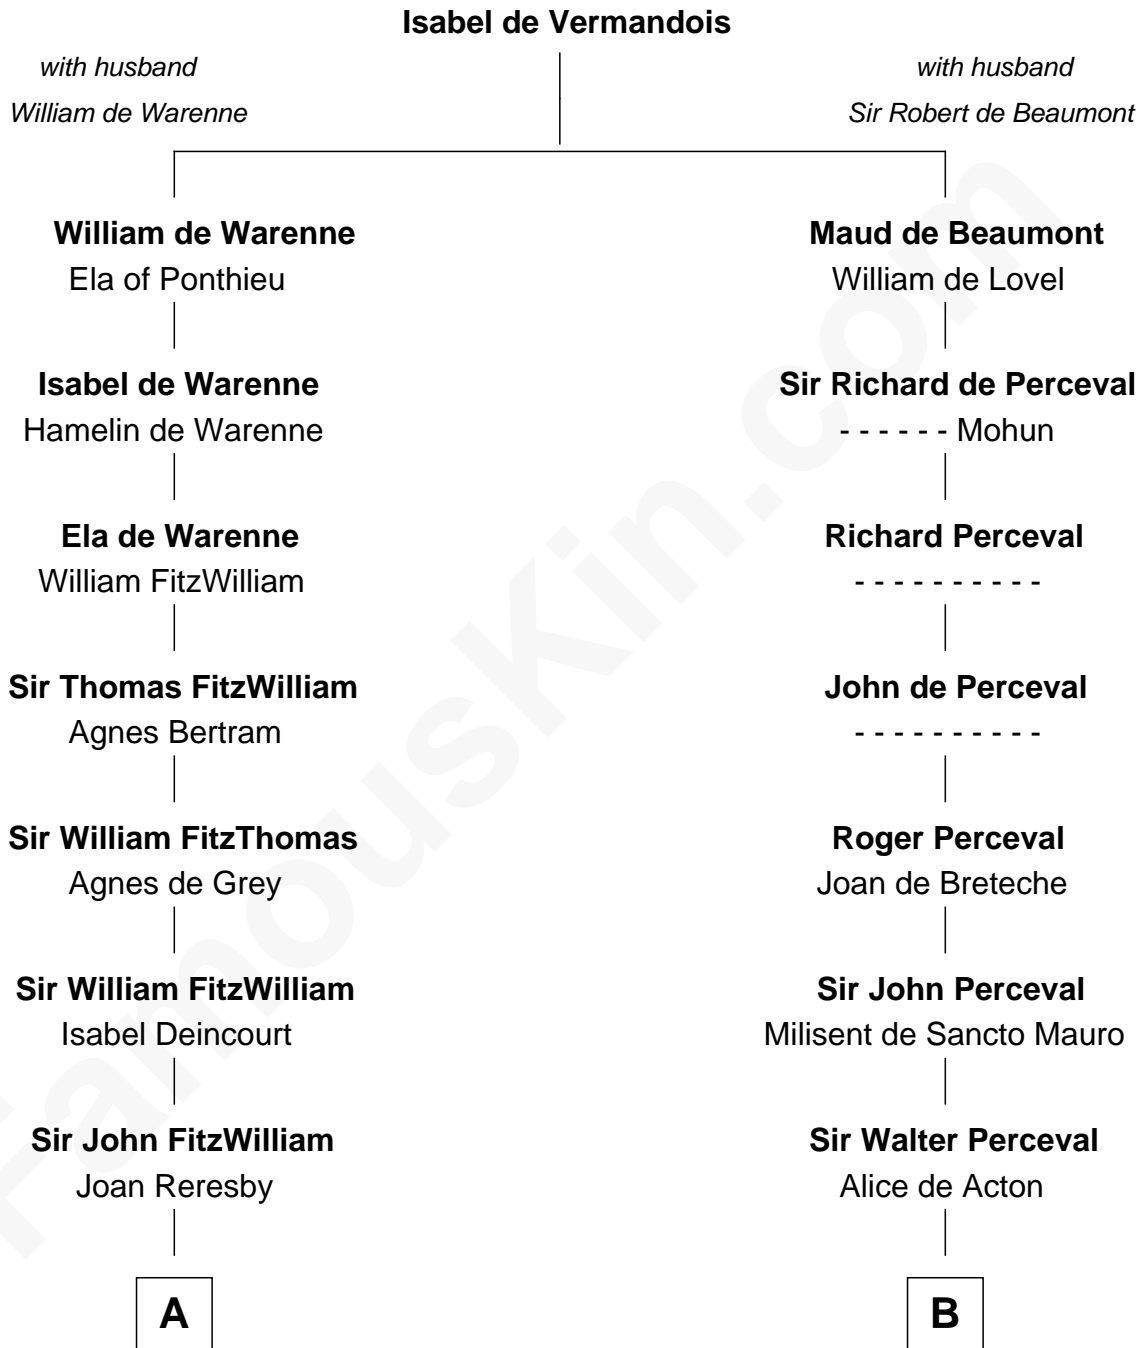

FamousKin.com

Relationship Chart of

Abigail (Smith) Adams

First Lady of President John Adams

20th cousin 1 time removed of

Herman Melville

Author of *Moby Dick*

C

Anna Shepard

Daniel Quincy

Col John Quincy

Elizabeth Norton

Elizabeth Quincy

Rev. William Smith

Abigail (Smith) Adams

First Lady of John Adams