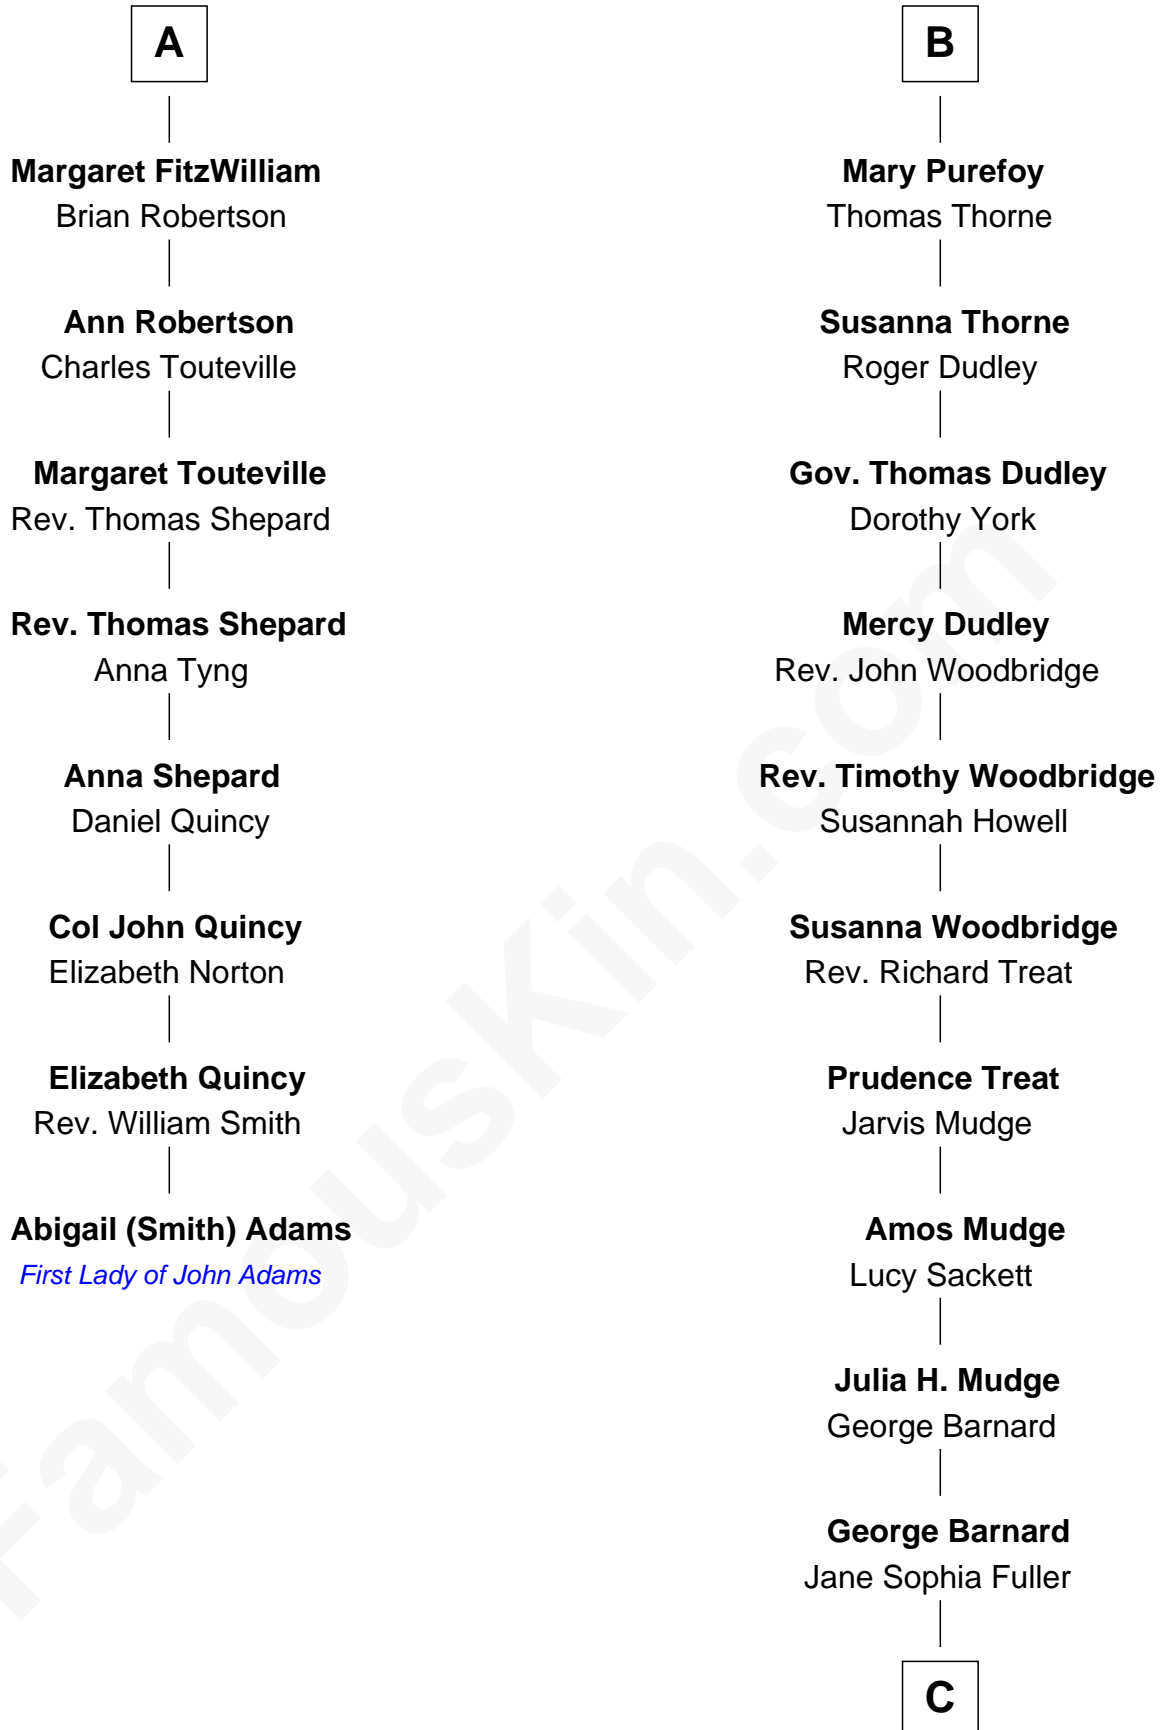

FamousKin.com Relationship Chart of

Abigail (Smith) Adams

First Lady of President John Adams

14th cousin 5 times removed of

Dick Clark

Radio and TV Host

Sir John Marmion

Maud de Furnival

C

Charles Fuller Barnard

Anna May Aldridge

Julia Fuller Barnard

Richard Augustus Clark

Dick Clark

Radio and TV Host

FamousKin.com