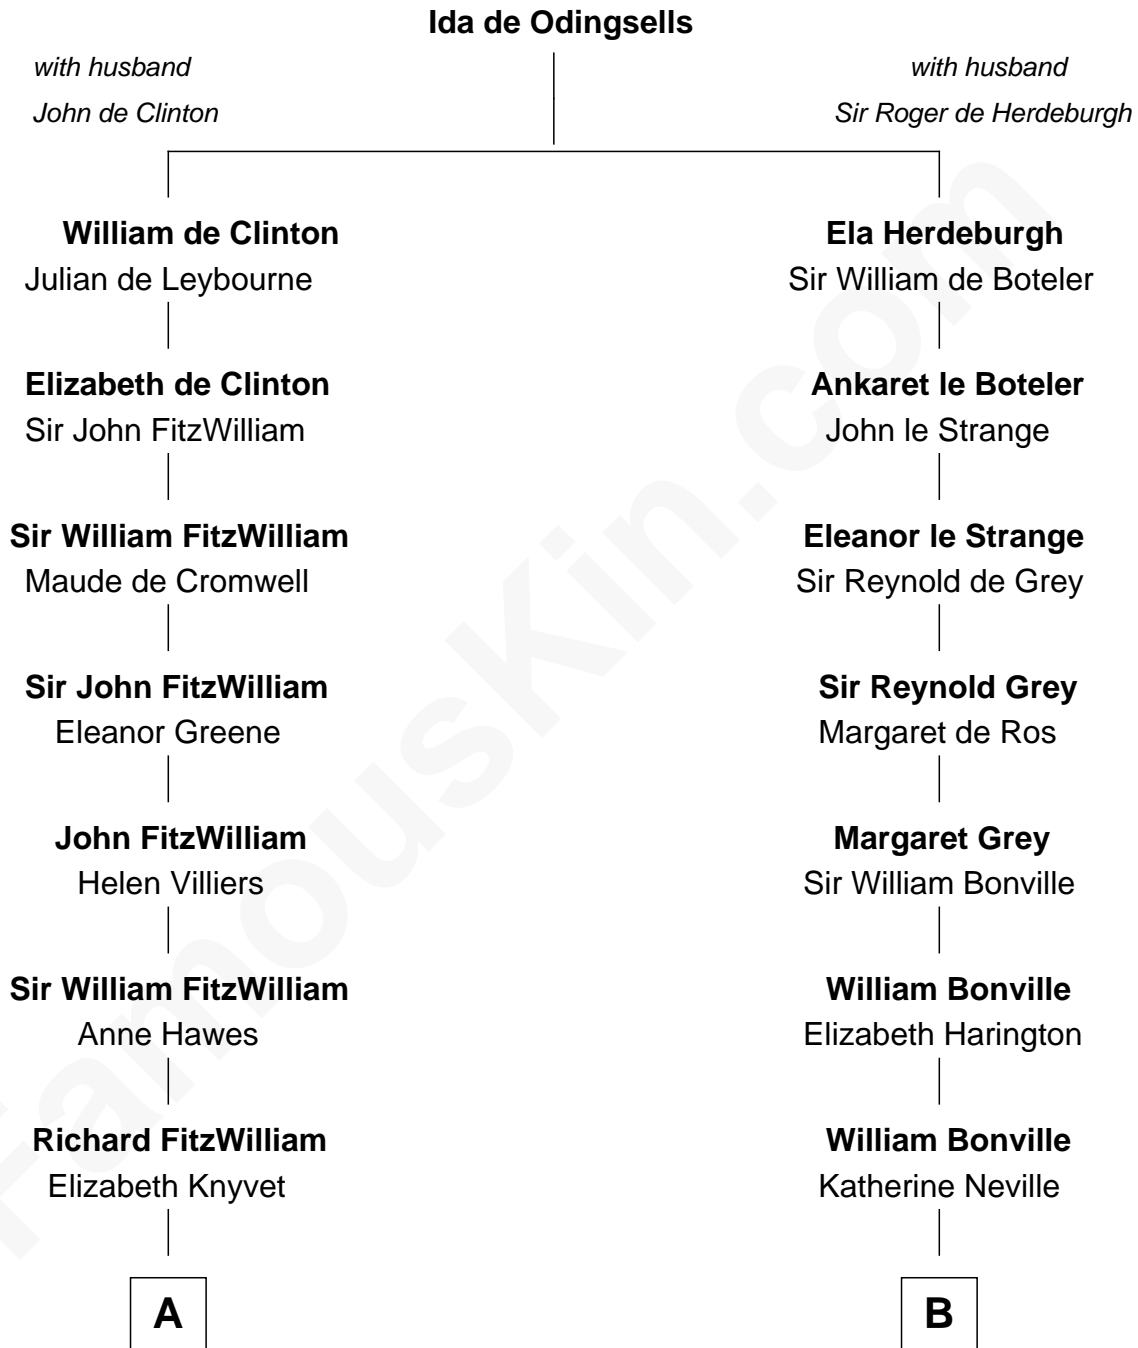

FamousKin.com
Relationship Chart of
Abigail (Smith) Adams
First Lady of President John Adams

14th cousin 7 times removed of

Dick Clark
Radio and TV Host

C

Julia H. Mudge

George Barnard

George Barnard

Jane Sophia Fuller

Charles Fuller Barnard

Anna May Aldridge

Julia Fuller Barnard

Richard Augustus Clark

Dick Clark

Radio and TV Host