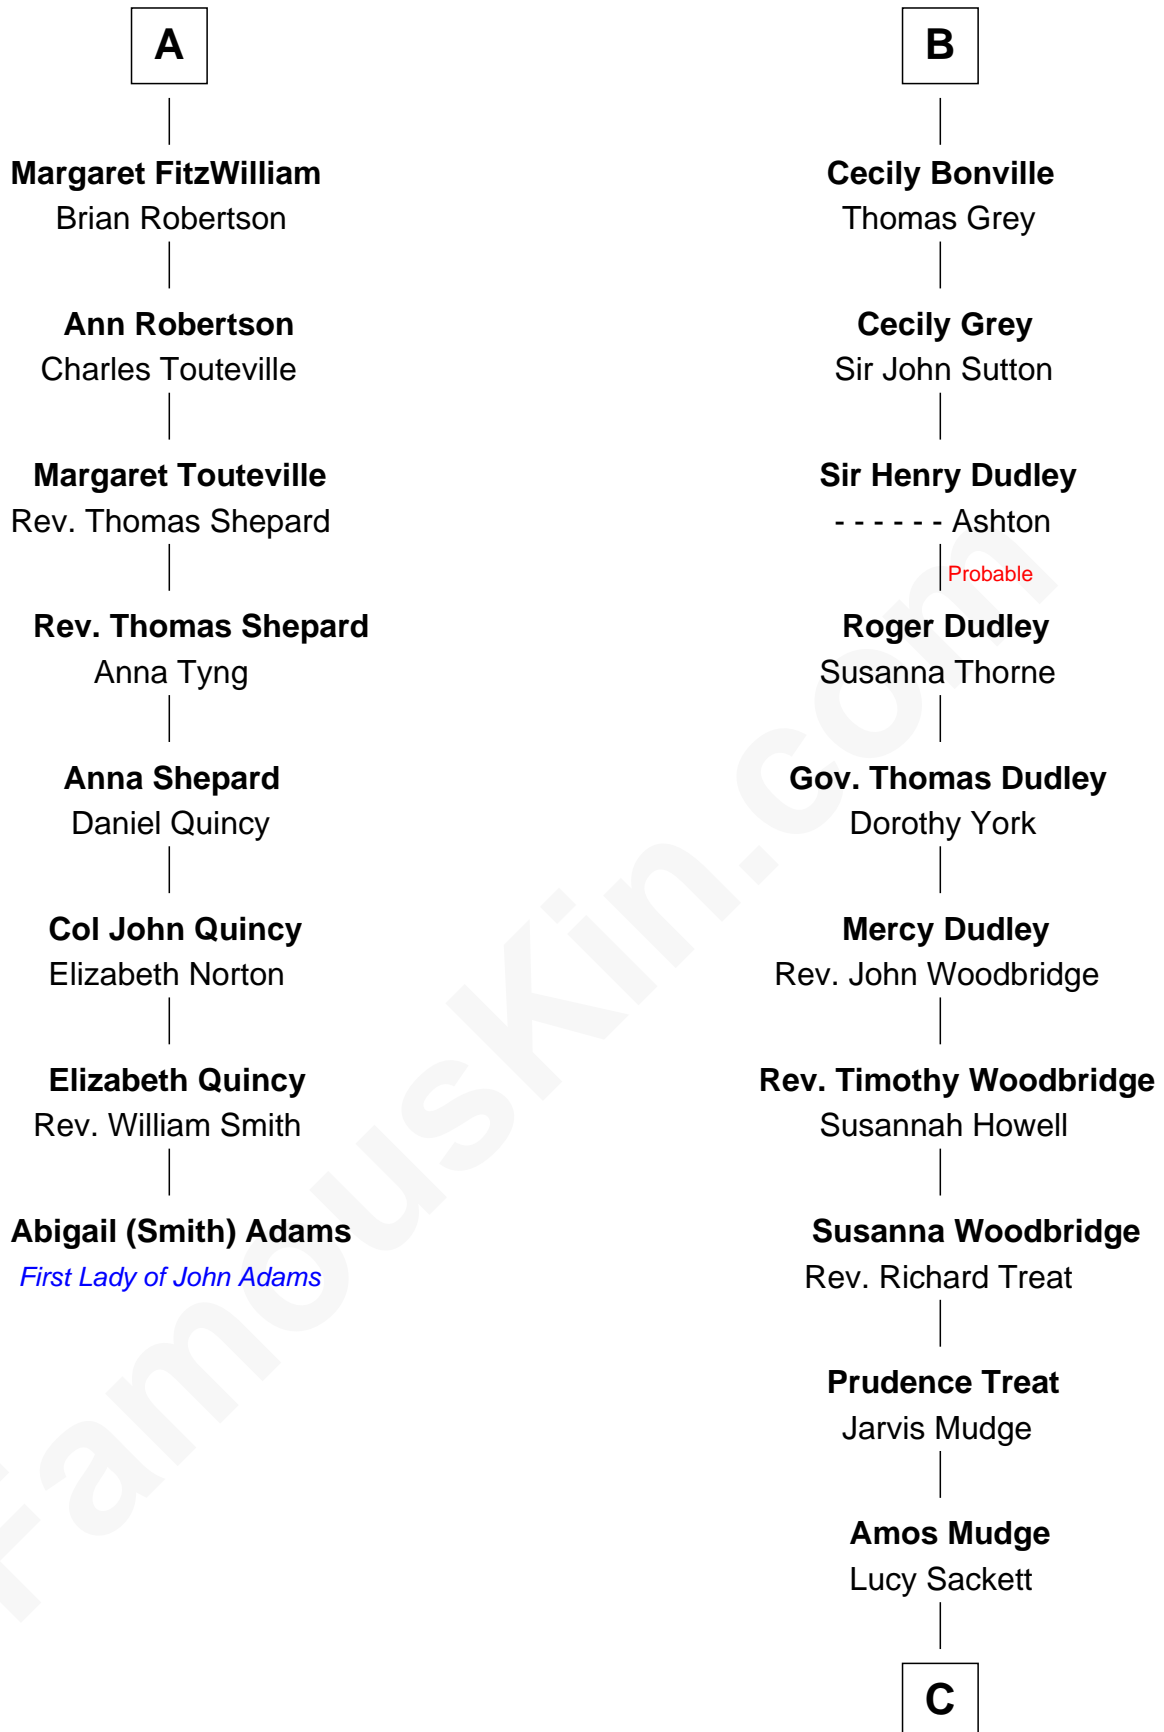

FamousKin.com
Relationship Chart of
Abigail (Smith) Adams
First Lady of President John Adams

14th cousin 7 times removed of

Dick Clark
Radio and TV Host

C

Julia H. Mudge

George Barnard

George Barnard

Jane Sophia Fuller

Charles Fuller Barnard

Anna May Aldridge

Julia Fuller Barnard

Richard Augustus Clark

Dick Clark

Radio and TV Host