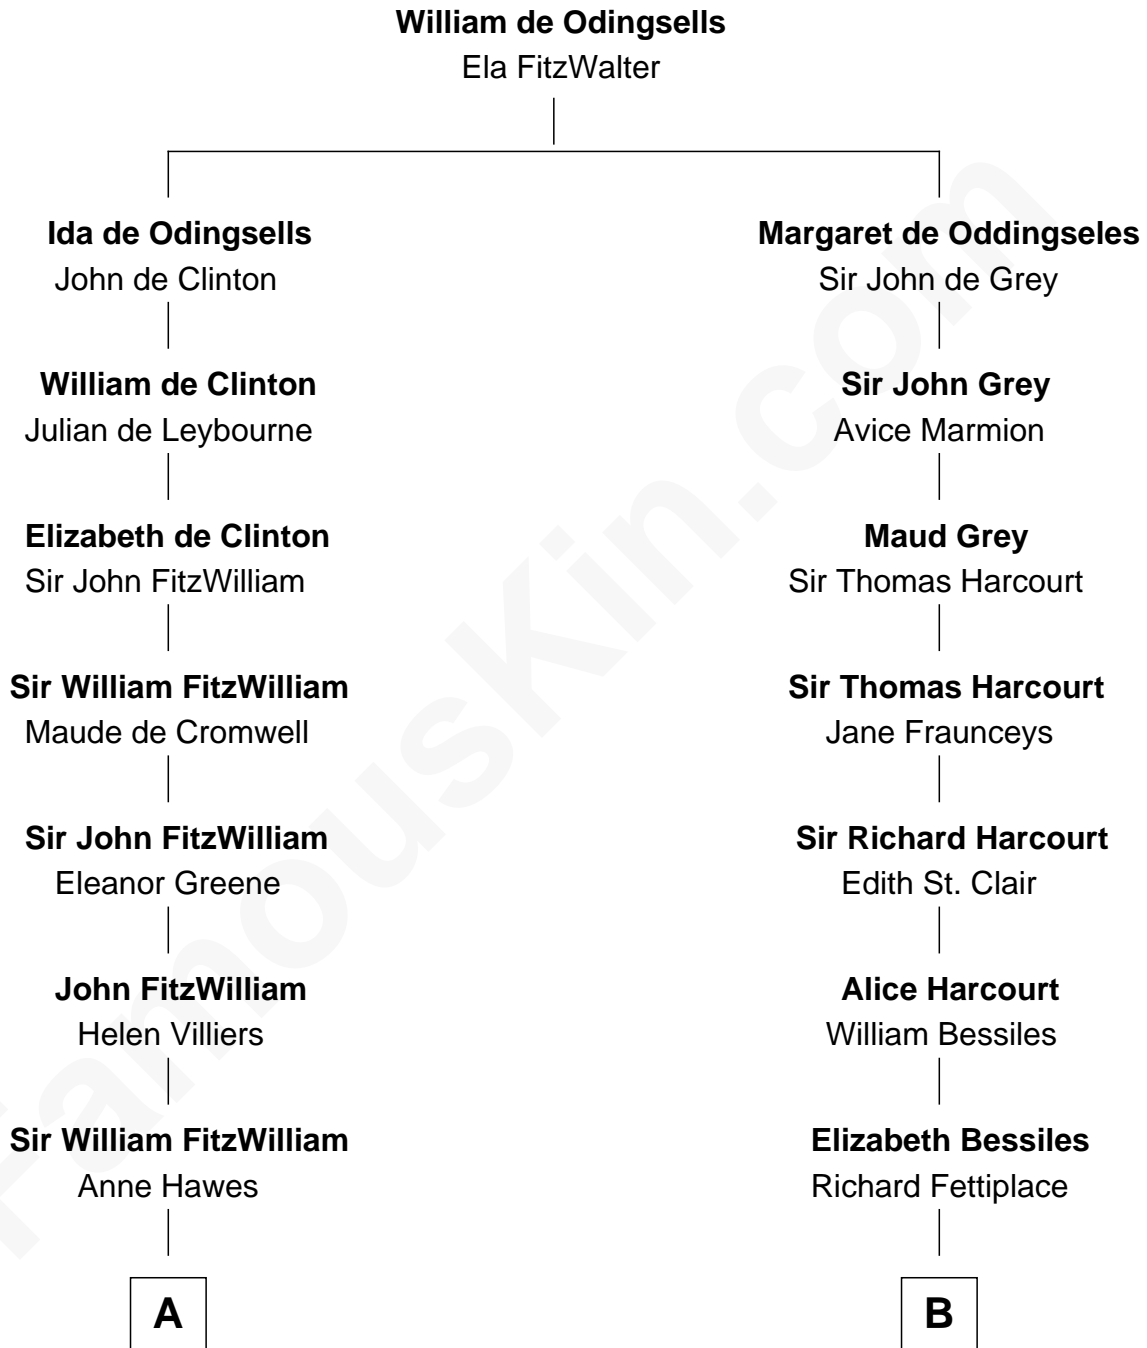

FamousKin.com

Relationship Chart of

Abigail (Smith) Adams

First Lady of President John Adams

15th cousin 5 times removed of

Dick Clark

Radio and TV Host

C

George Barnard
Jane Sophia Fuller

Charles Fuller Barnard
Anna May Aldridge

Julia Fuller Barnard
Richard Augustus Clark

Dick Clark
Radio and TV Host