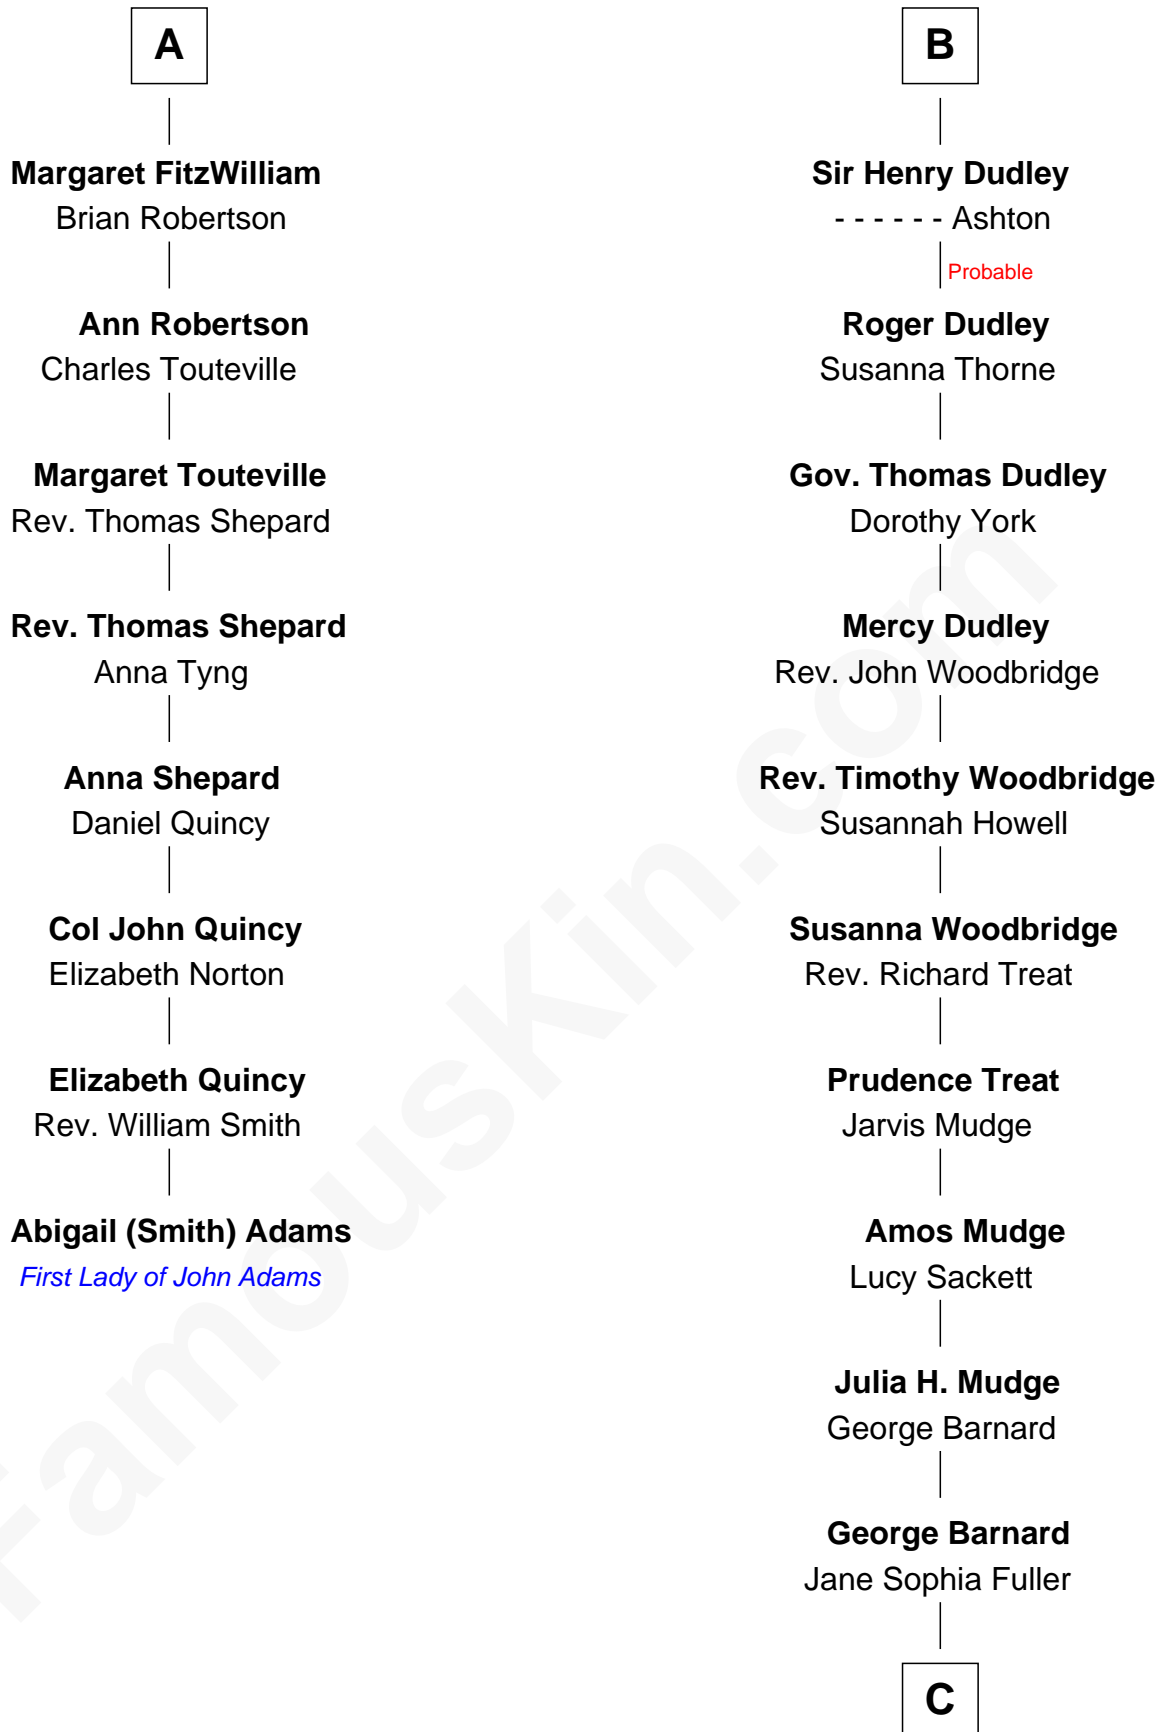

FamousKin.com Relationship Chart of

Abigail (Smith) Adams

First Lady of President John Adams

14th cousin 5 times removed of

Dick Clark

Radio and TV Host

Eudo la Zouche
Milicent de Cantilupe

C

Charles Fuller Barnard

Anna May Aldridge

Julia Fuller Barnard

Richard Augustus Clark

Dick Clark

Radio and TV Host

FamousKin.com