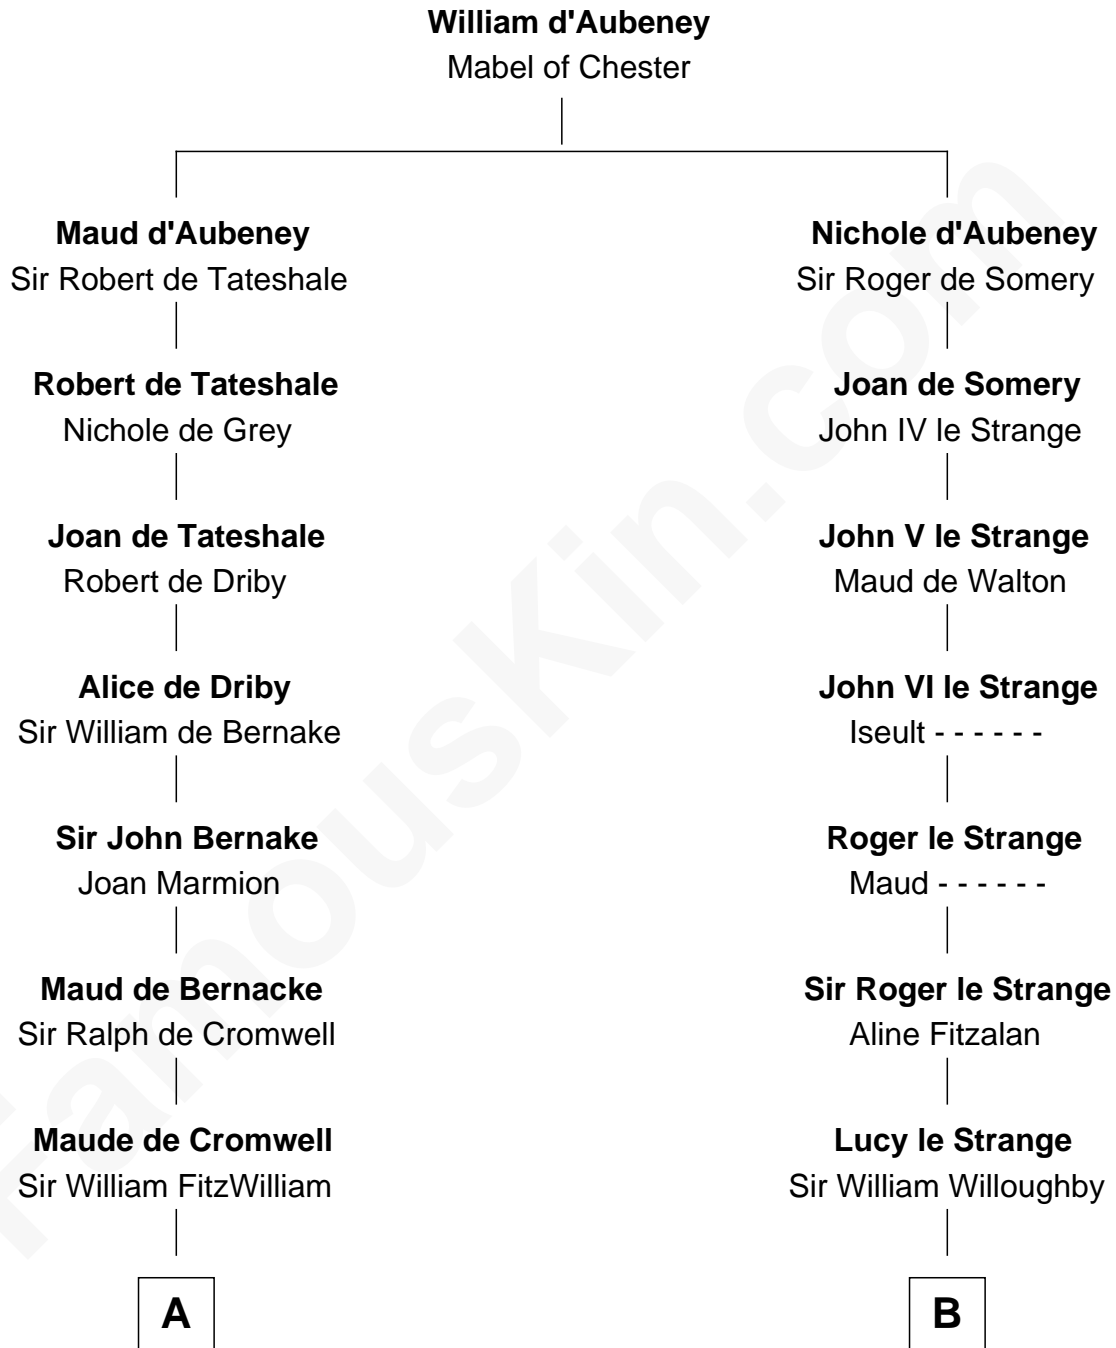

FamousKin.com

Relationship Chart of

Abigail (Smith) Adams

First Lady of President John Adams

18th cousin 3 times removed of

Charles A. Pillsbury

Co-Founder of C.A. Pillsbury Co.