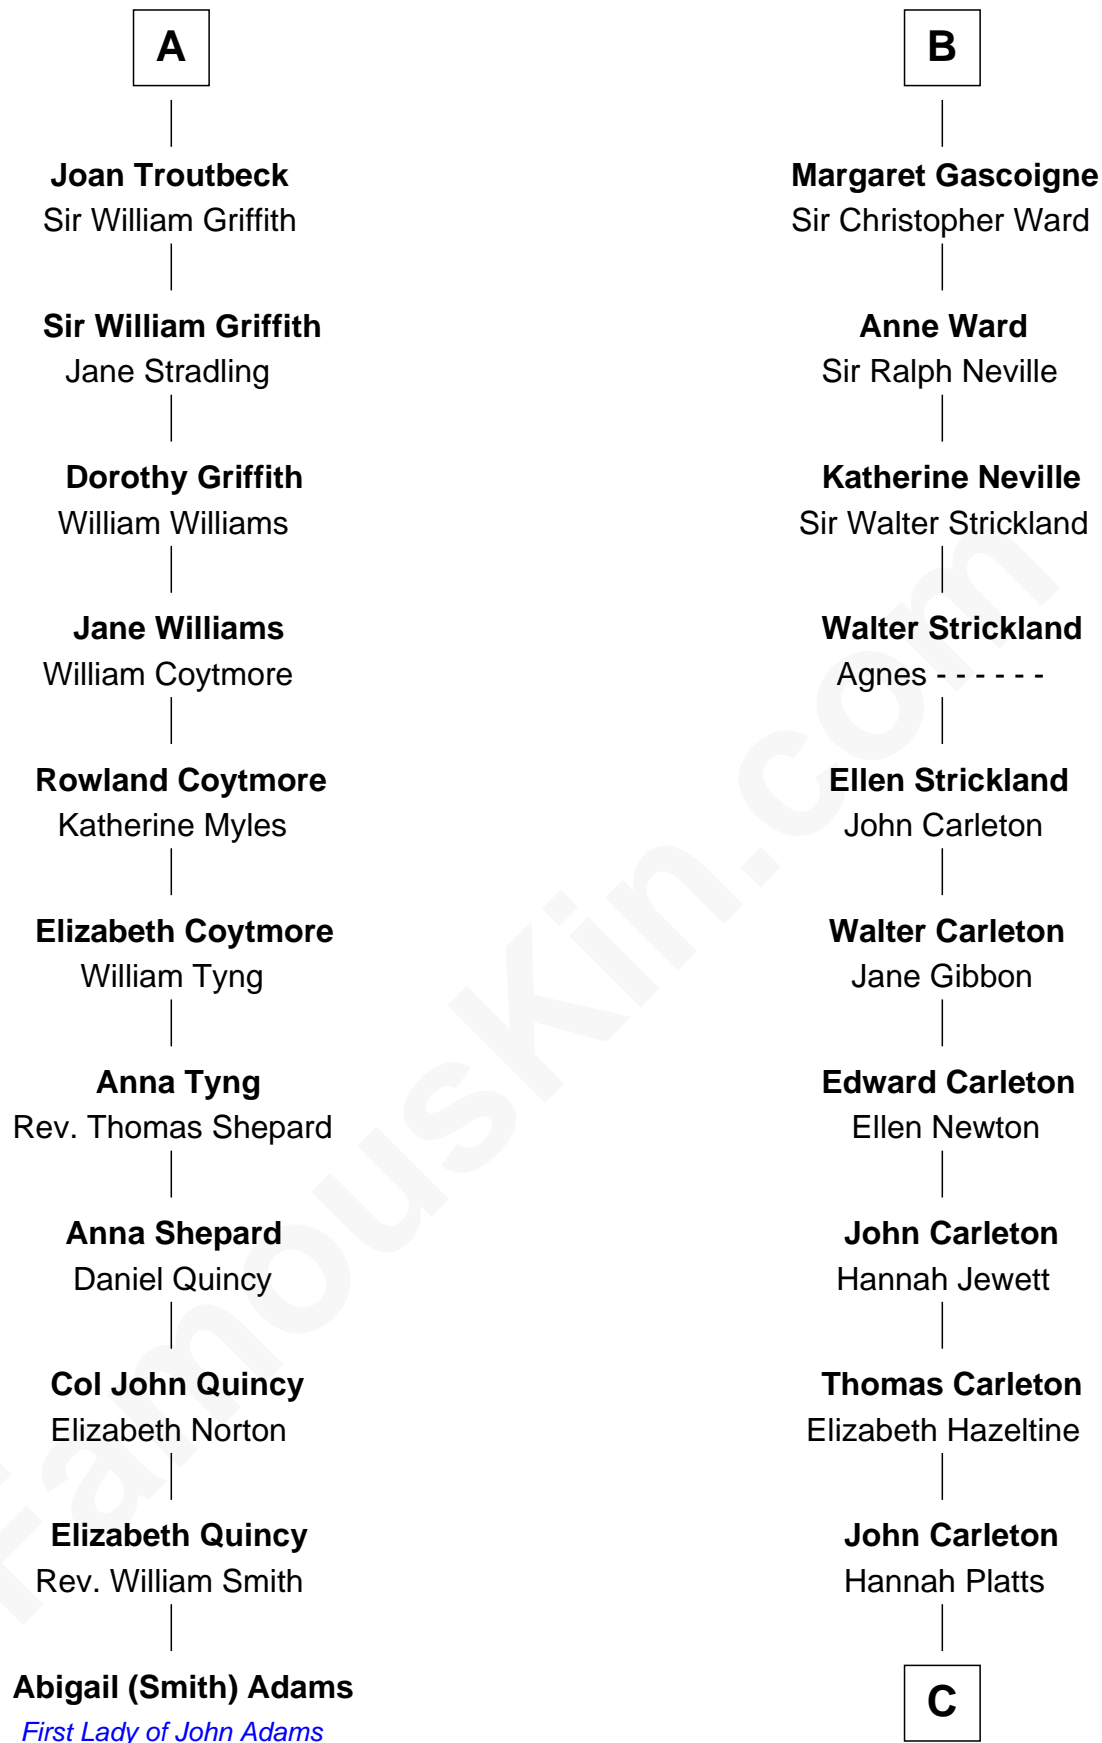

FamousKin.com

Relationship Chart of

Abigail (Smith) Adams

First Lady of President John Adams

17th cousin 3 times removed of

Charles A. Pillsbury

Co-Founder of C.A. Pillsbury Co.

C

—
Moses Carleton

Margaret Sprake

—
Henry Carleton

Polly Greeley

—
Margaret Sprague Carleton

George Alfred Pillsbury

—
Charles A. Pillsbury

Co-Founder of C.A. Pillsbury Co.