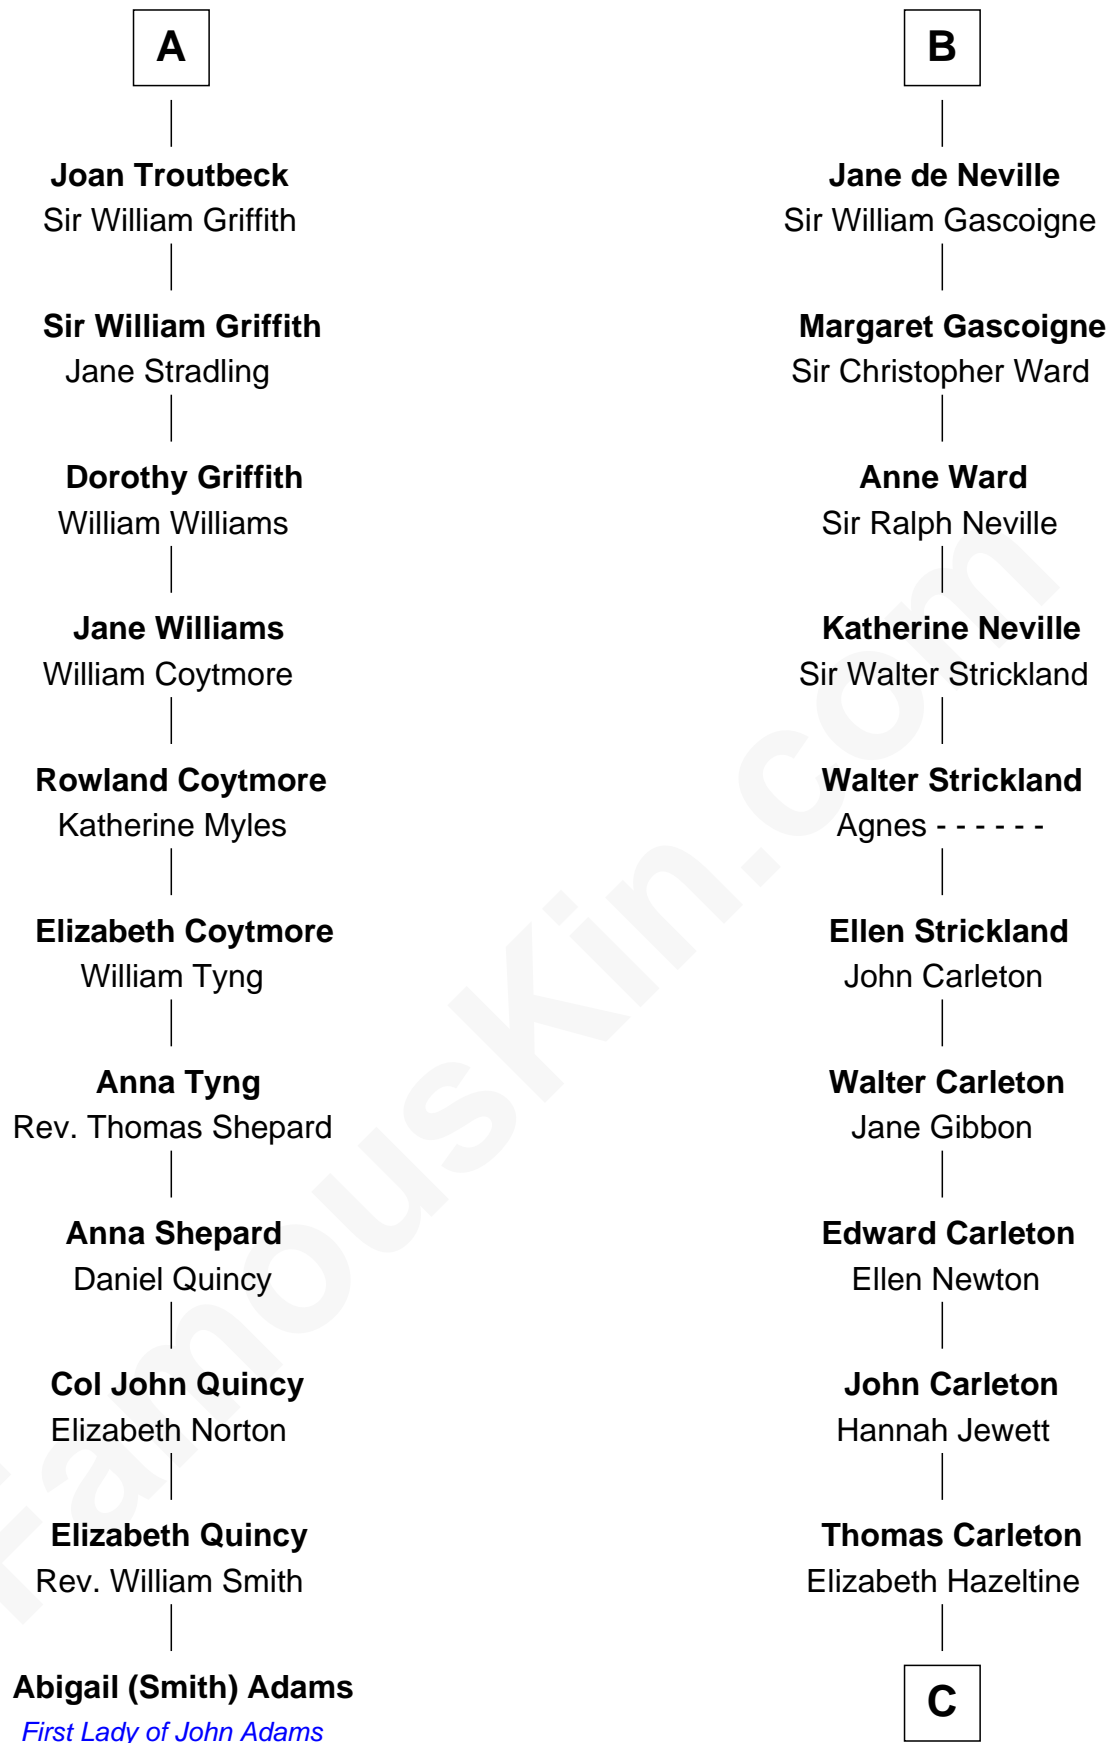

FamousKin.com

Relationship Chart of

Abigail (Smith) Adams

First Lady of President John Adams

17th cousin 4 times removed of

Charles A. Pillsbury

Co-Founder of C.A. Pillsbury Co.

C

John Carleton

Hannah Platts

Moses Carleton

Margaret Sprake

Henry Carleton

Polly Greeley

Margaret Sprague Carleton

George Alfred Pillsbury