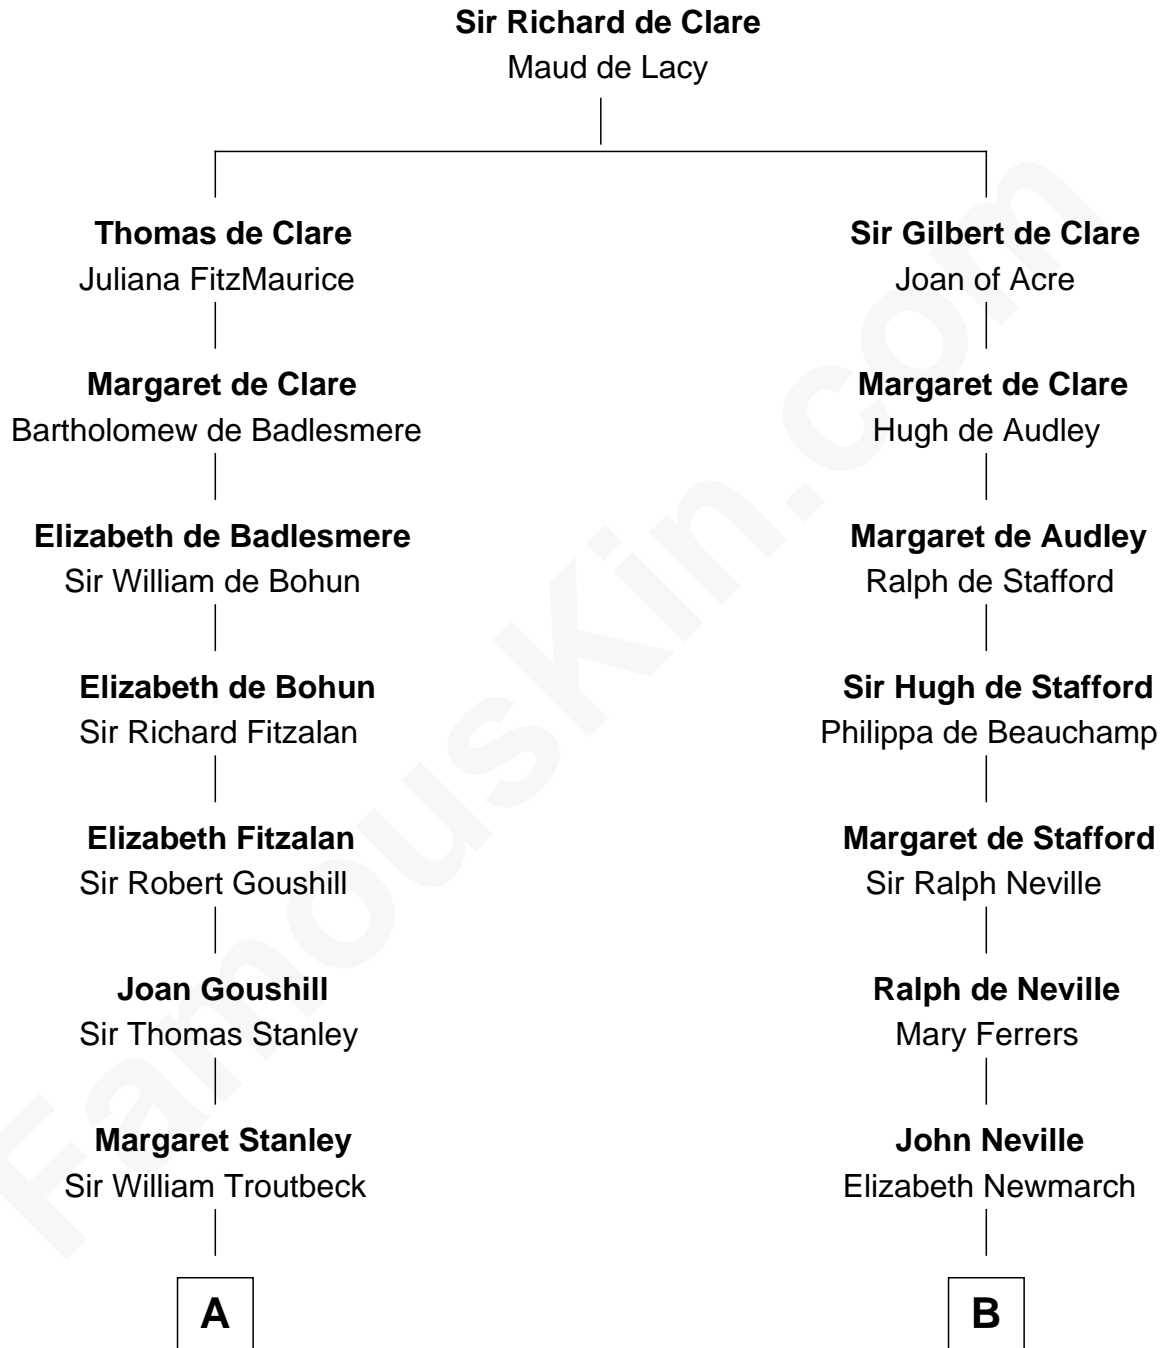

FamousKin.com

Relationship Chart of

Abigail (Smith) Adams

First Lady of President John Adams

17th cousin 4 times removed of

Charles A. Pillsbury

Co-Founder of C.A. Pillsbury Co.

C

John Carleton

Hannah Platts

Moses Carleton

Margaret Sprake

Henry Carleton

Polly Greeley

Margaret Sprague Carleton

George Alfred Pillsbury