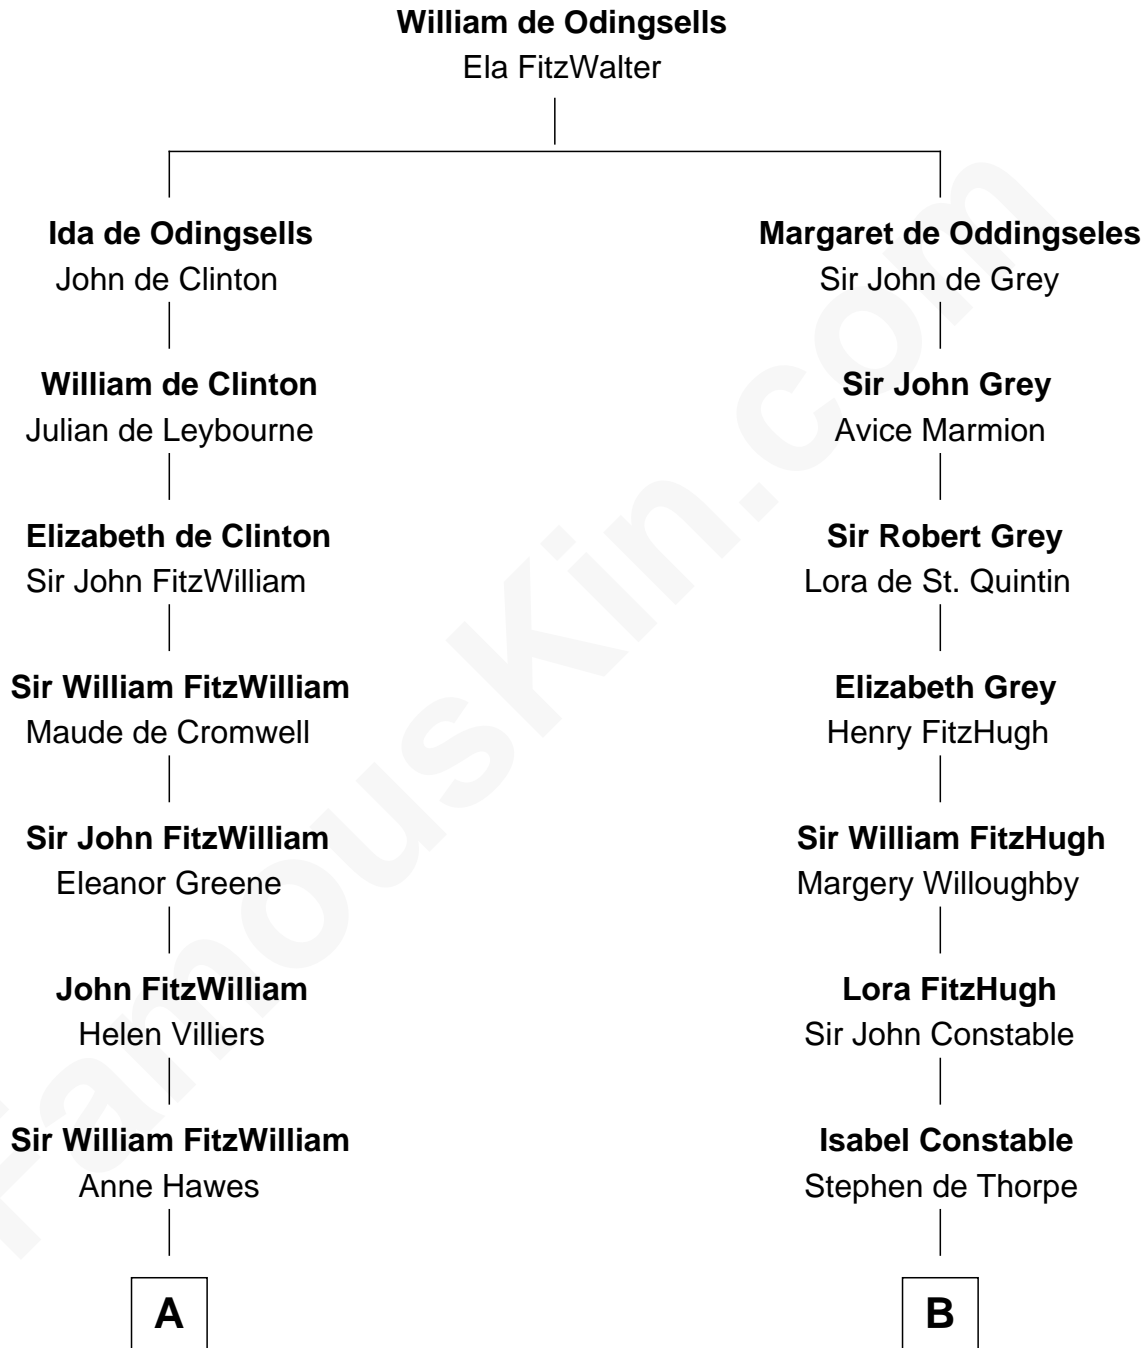

FamousKin.com

Relationship Chart of

Abigail (Smith) Adams

First Lady of President John Adams

15th cousin 3 times removed of

Charles A. Pillsbury

Co-Founder of C.A. Pillsbury Co.

C