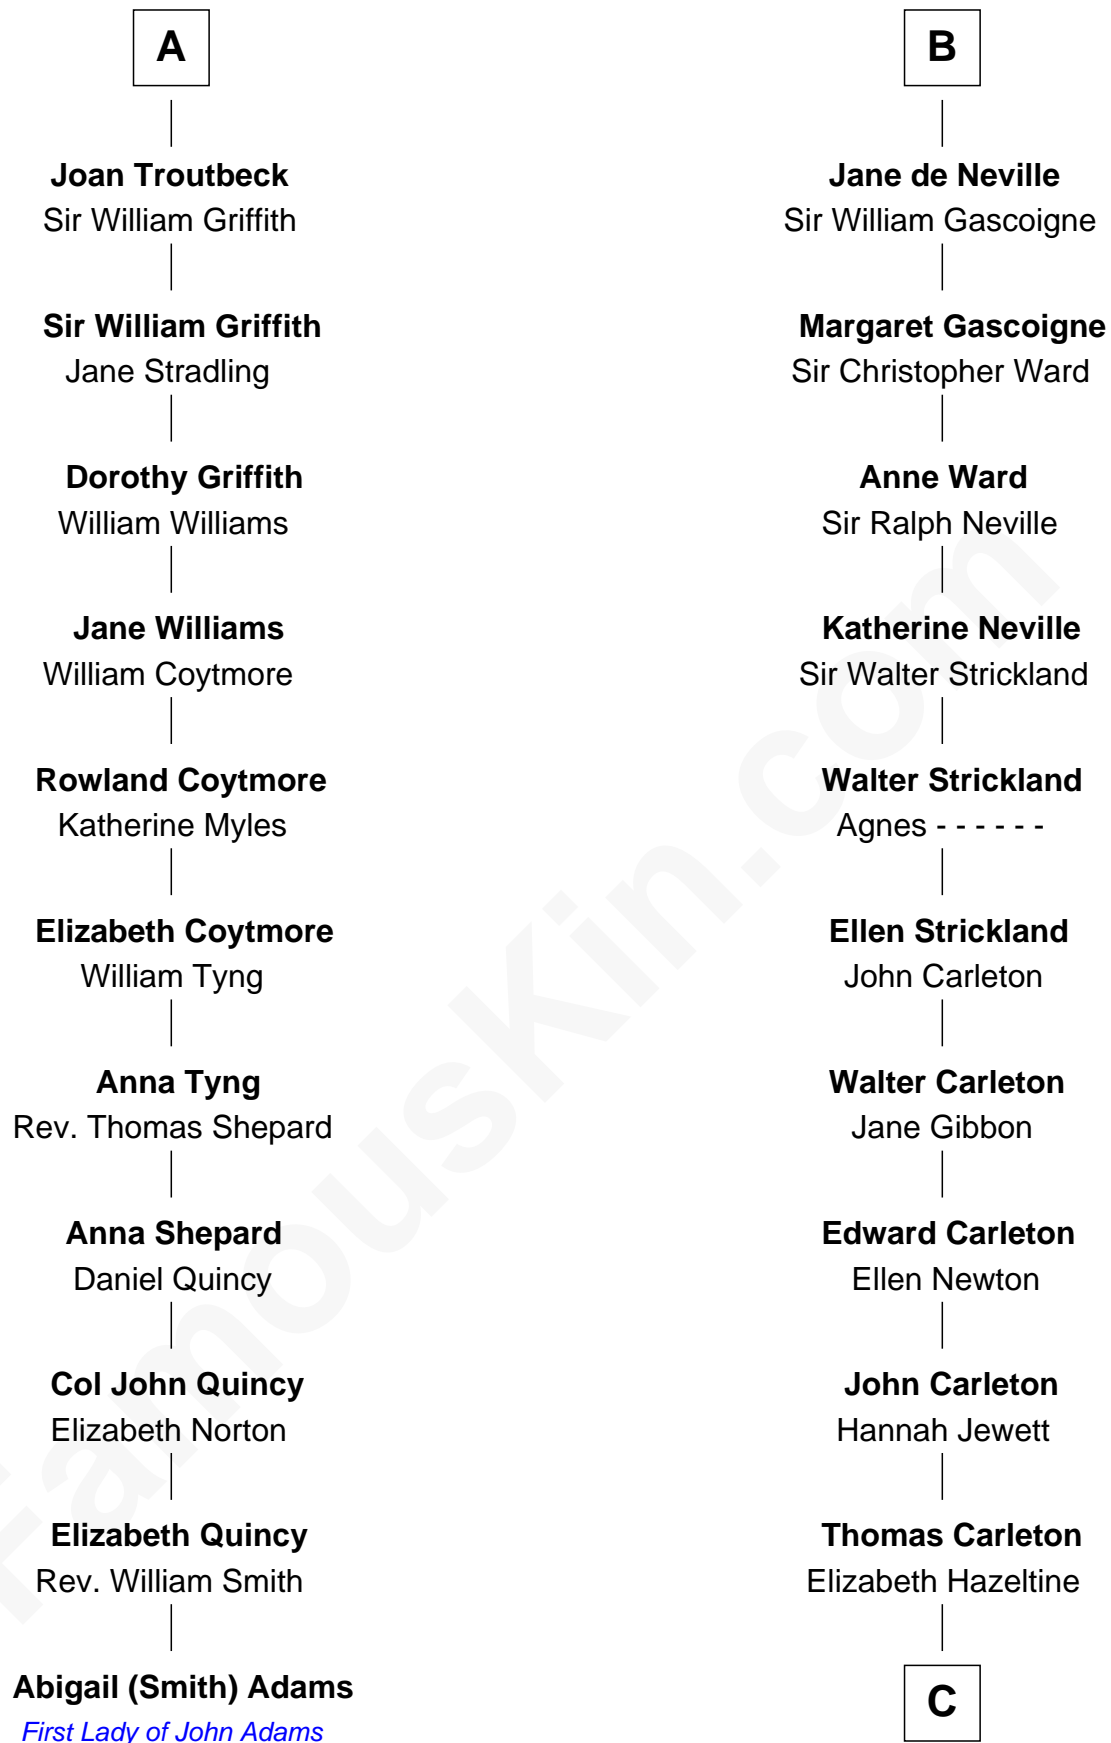

FamousKin.com
Relationship Chart of
Abigail (Smith) Adams

First Lady of President John Adams

17th cousin 4 times removed of

Charles A. Pillsbury

Co-Founder of C.A. Pillsbury Co.

Sir Humphrey de Bohun

Eleanor de Braiose

C

John Carleton

Hannah Platts

Moses Carleton

Margaret Sprake

Henry Carleton

Polly Greeley

Margaret Sprague Carleton