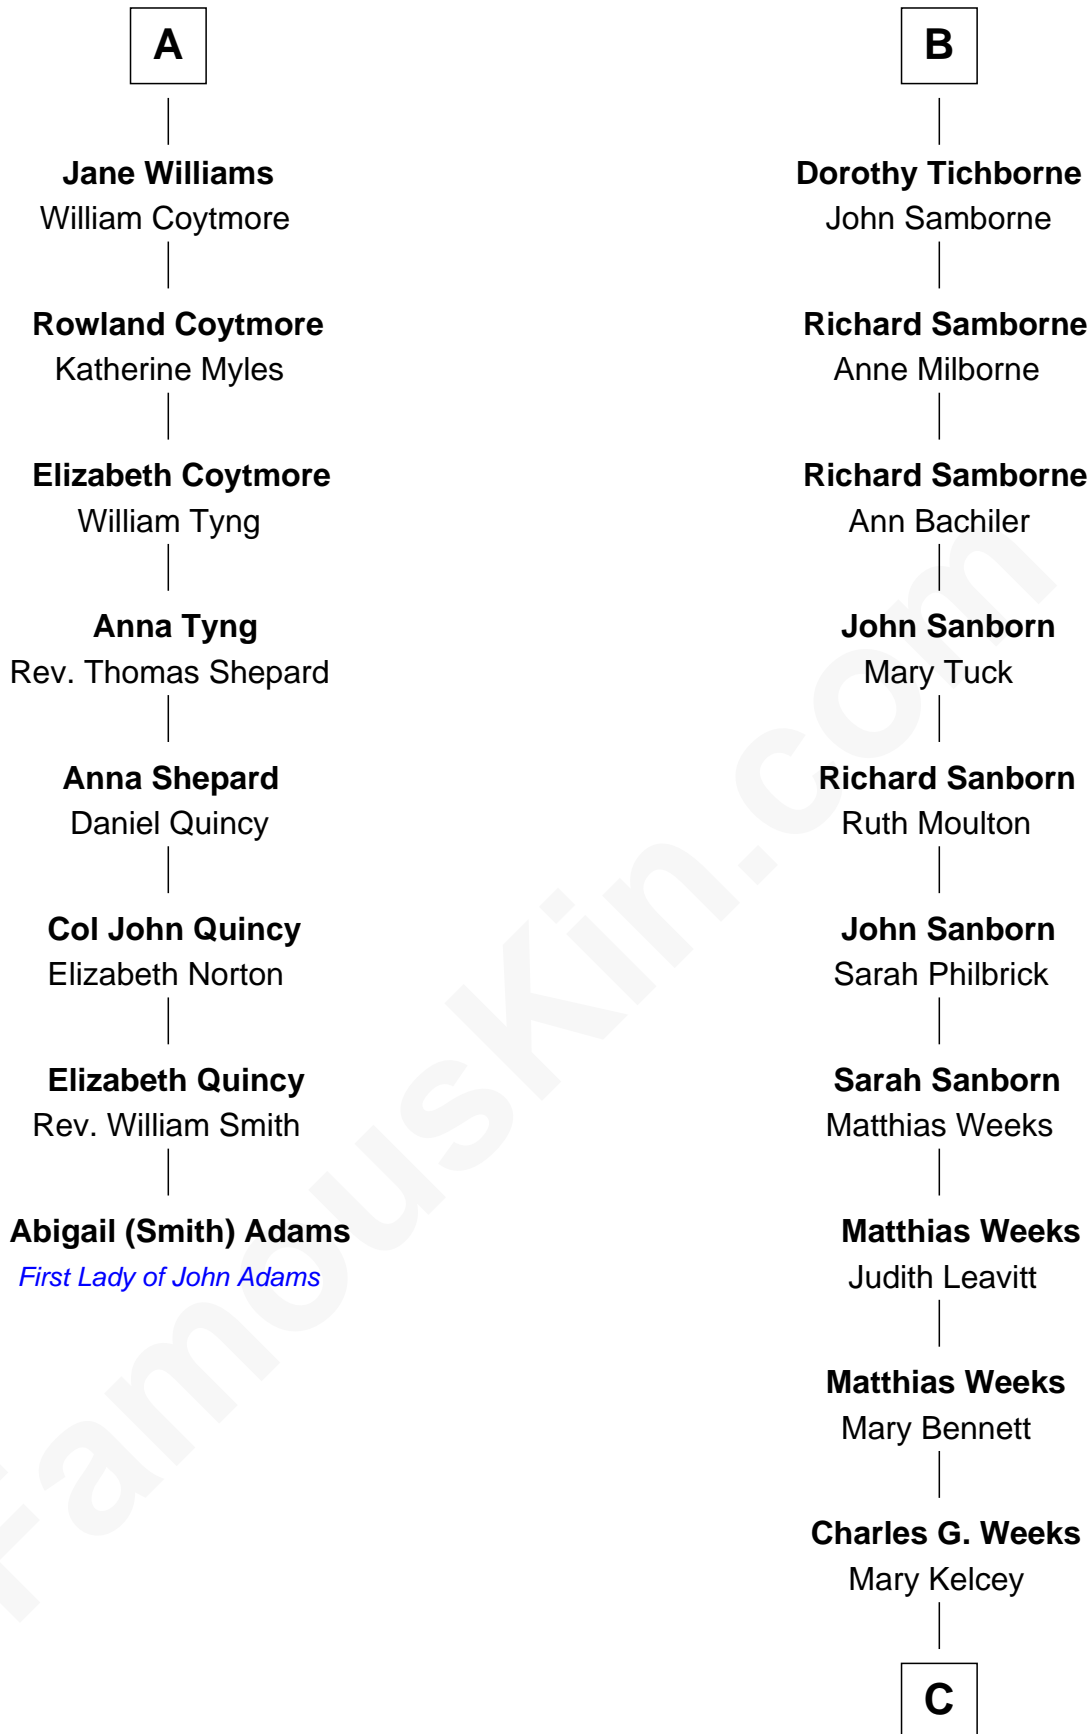

FamousKin.com

Relationship Chart of

Abigail (Smith) Adams

First Lady of President John Adams

14th cousin 7 times removed of

Kelsey Grammer
TV and Movie Actor

C

Edward Alphonso Weeks

Gertrude Melick

Wilbur Kelcey Weeks

Ella M. Romaine

Edna M. Weeks

Frank Allen Grammer

Frank Allen Grammer

Sally Cranmer

Kelsey Grammer