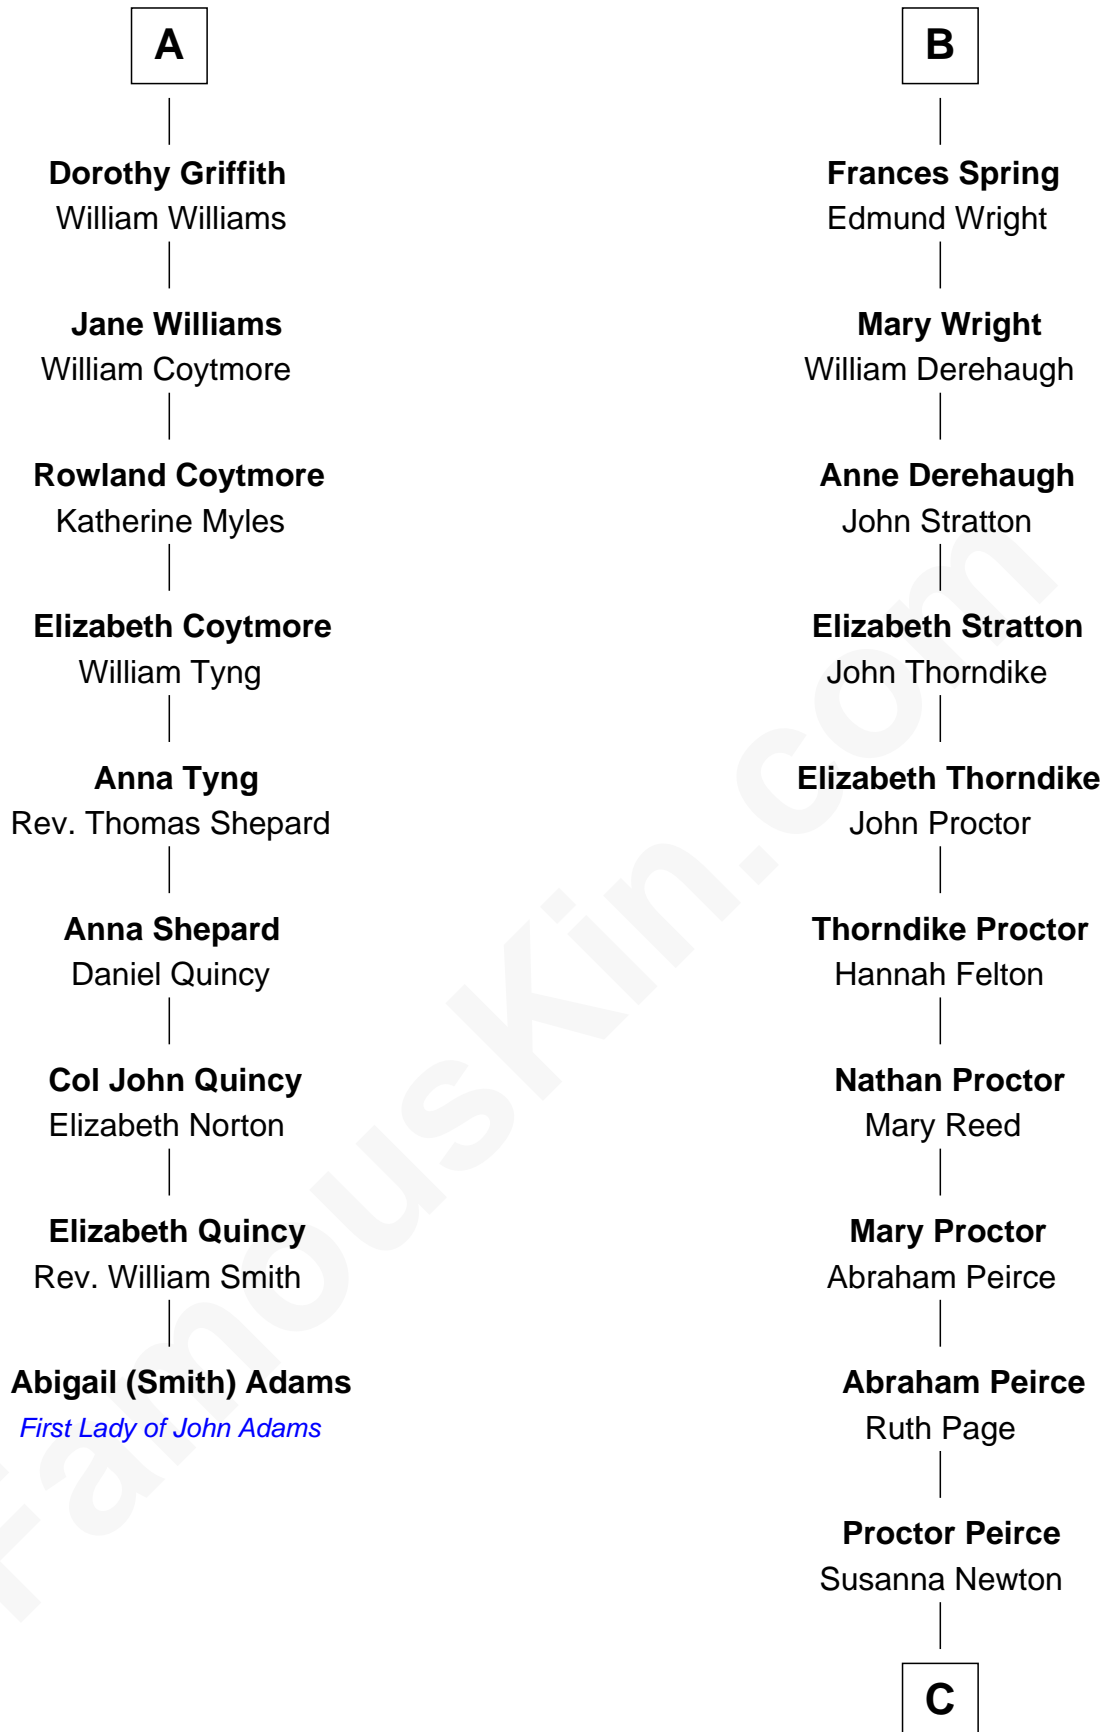

FamousKin.com

Relationship Chart of

Abigail (Smith) Adams

First Lady of President John Adams

15th cousin 6 times removed of

John Lithgow

Stage, TV, and Movie Actor

Bartholomew de Badlesmere

Margaret de Badlesmere

Sir John de Tivetot

Sir Robert de Tivetot

Margaret Deincourt

Elizabeth de Tivetot

Sir Philip le Despencer

Margery Despencer

Sir Roger Wentworth

Henry Wentworth

Elizabeth Howard

Margery Wentworth

Sir William Waldegrave

Dorothy Waldegrave

Sir John Spring

B

C

William Peirce

Ellen Prentiss

Ellen Prentiss Peirce

Washington Lithgow

Arthur Washington Lithgow

Ina Berenice Robinson

Arthur Washington Lithgow

Sarah Jane Price