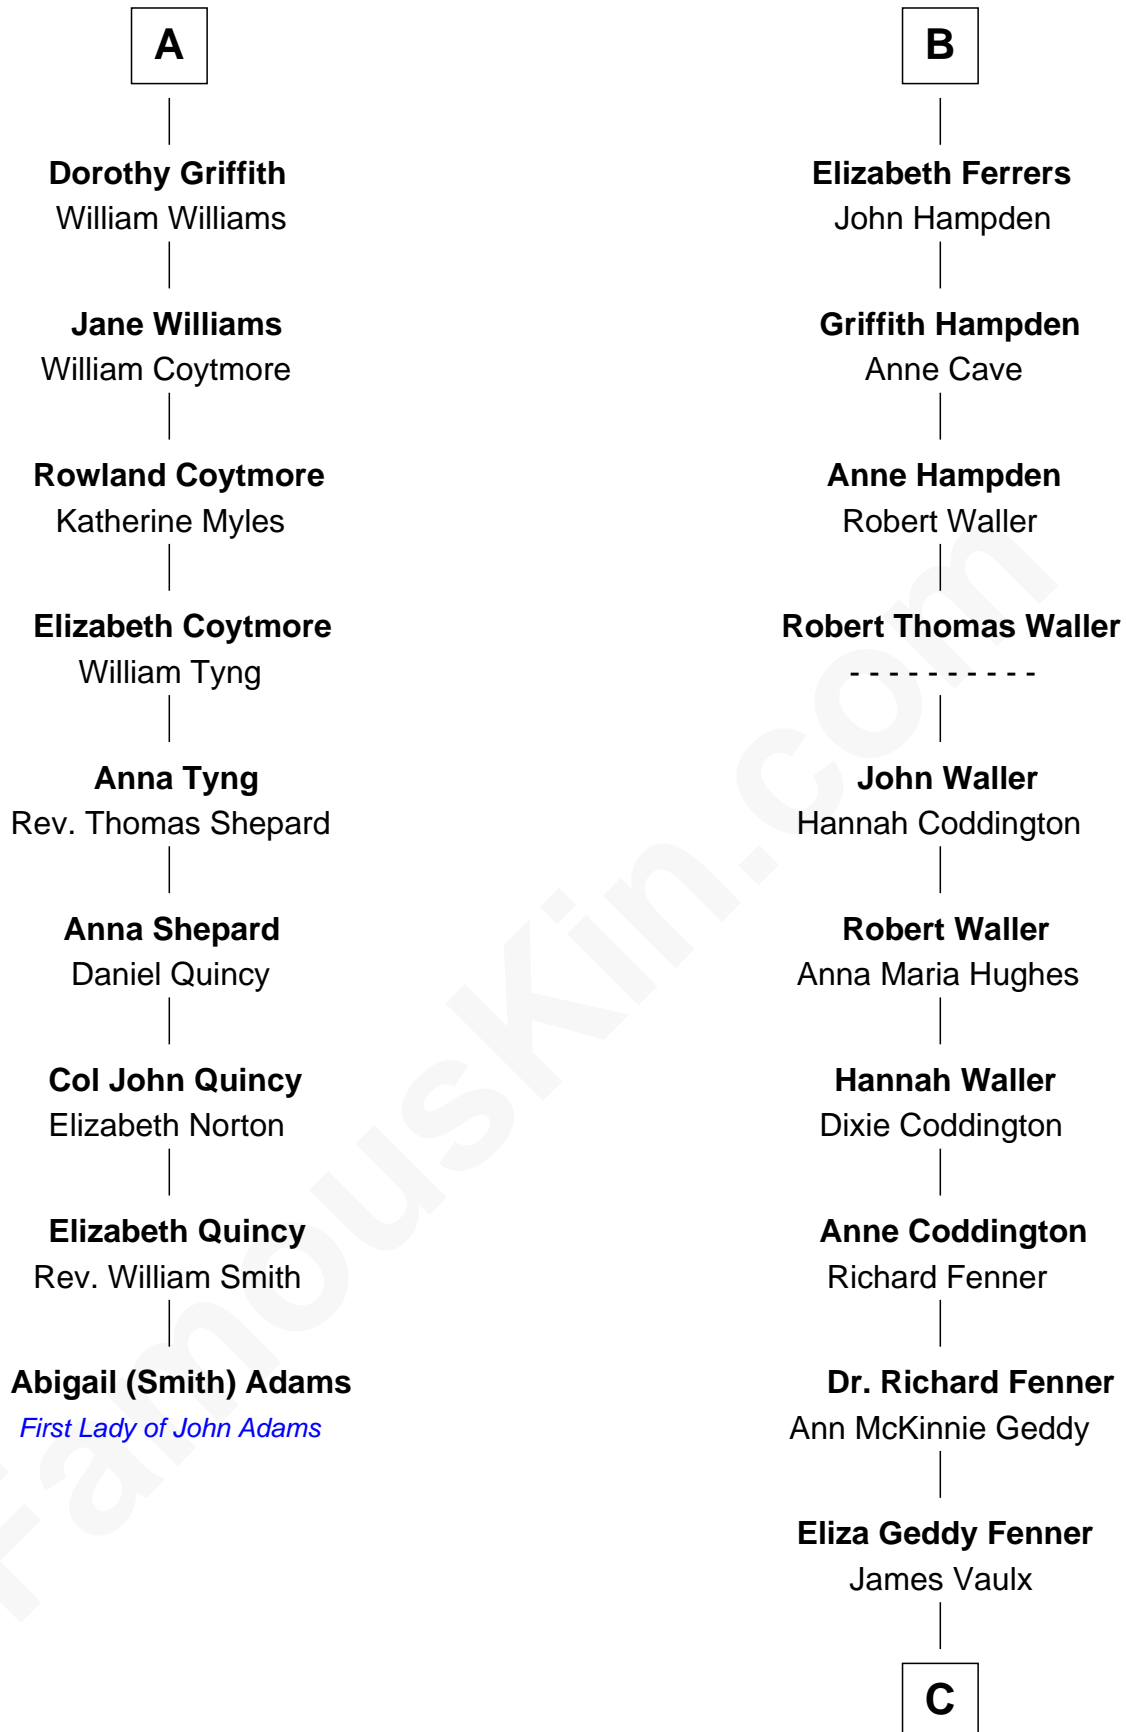

FamousKin.com

Relationship Chart of

Abigail (Smith) Adams

First Lady of President John Adams

15th cousin 5 times removed of

John McCain

U.S. Senator from Arizona

Bartholomew de Badlesmere

Margery de Badlesmere

Sir William de Ros

Maud de Roos

John de Welles

Margery de Welles

Stephen le Scrope

Maude le Scrope

Sir Baldwin Freville

Elizabeth Freville

Sir Thomas Ferrers

Sir Henry Ferrers

Margaret Heckstall

Sir Edward Ferrers

Constance Brome

B

C

James Junius Vaulx

Margaret Garside

Katherine Davey Vaulx

Adm. John Sidney McCain

Adm. John Sidney McCain

Roberta Wright

John McCain

U.S. Senator from Arizona