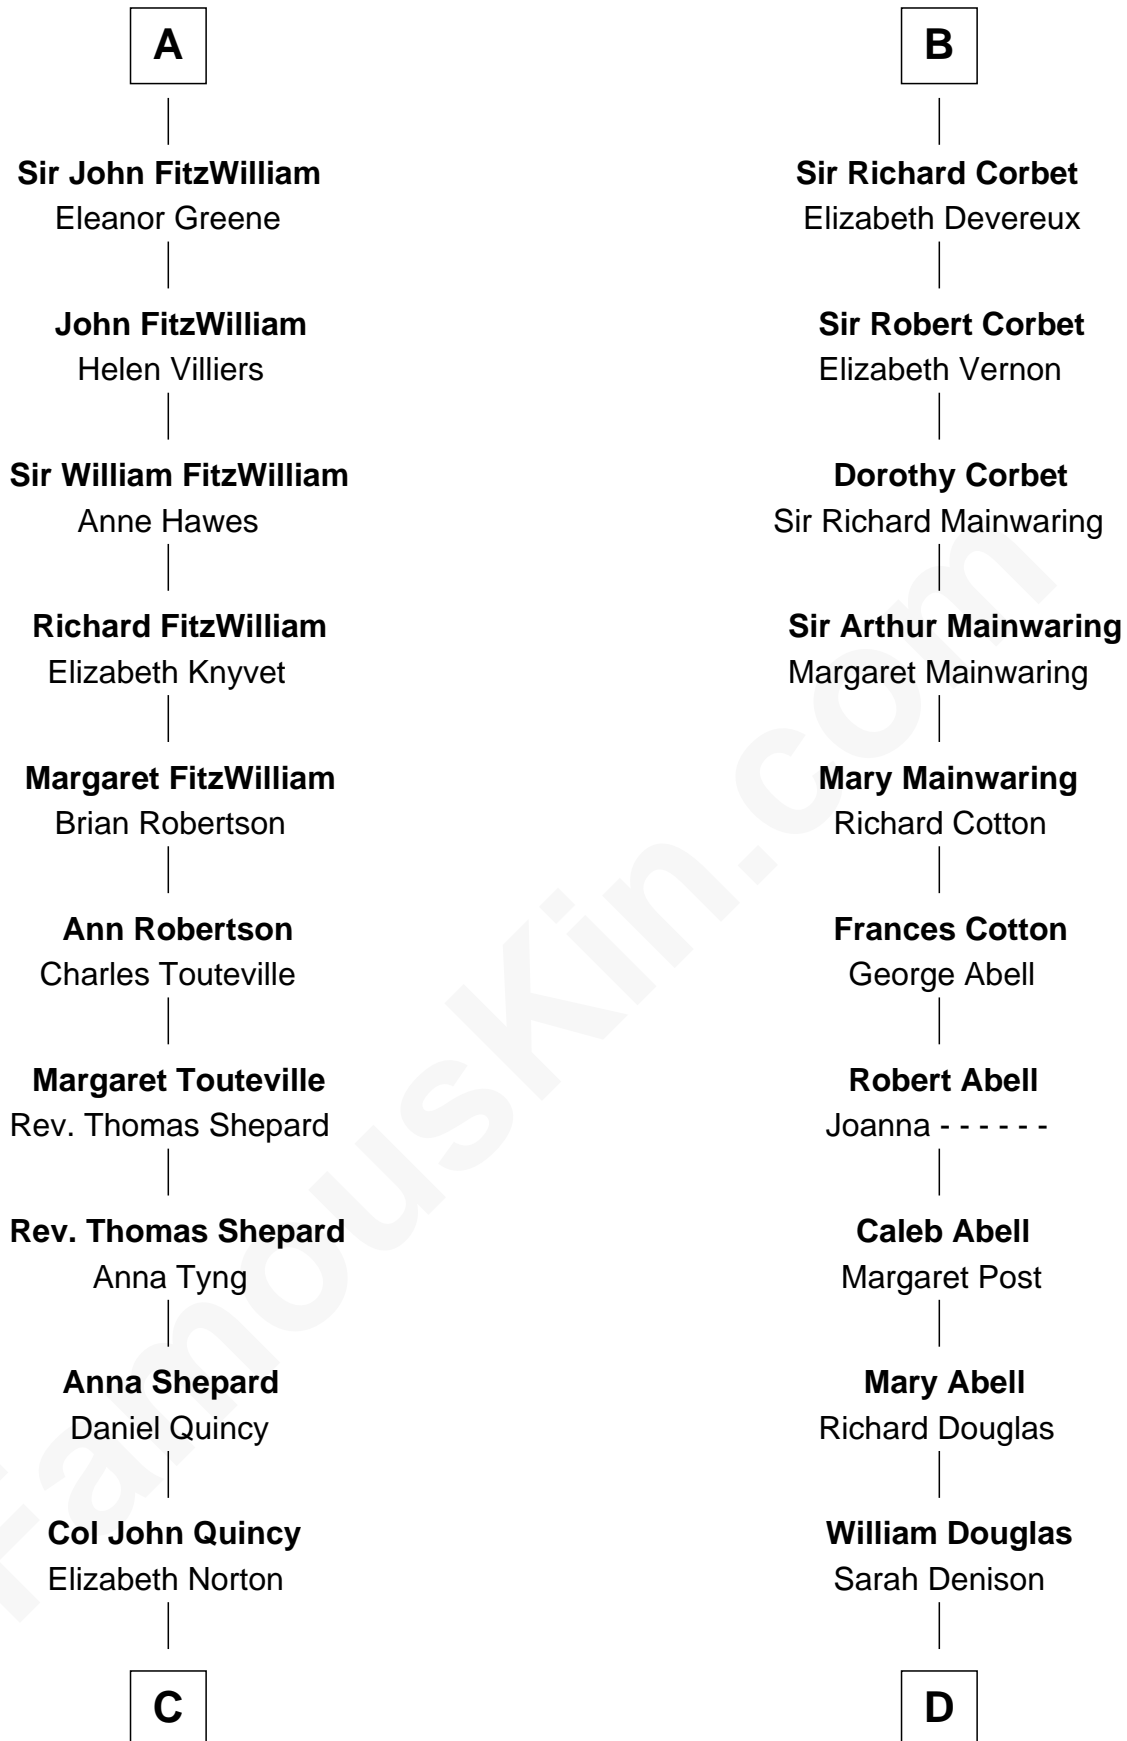

FamousKin.com

Relationship Chart of

Abigail (Smith) Adams

First Lady of President John Adams

18th cousin 3 times removed of

Melvyn Douglas
Movie Actor

William d'Aubenev
Mabel of Chester

C

Elizabeth Quincy
Rev. William Smith

Abigail (Smith) Adams
First Lady of John Adams

D

Richard Douglas
Lucy Way

Erskine Douglas
Sophia Garrett

Emma Jane Douglas
Col. George Taliaferro Shackelford

Lena Priscilla Shackelford
Edouard Gregory Hesselberg