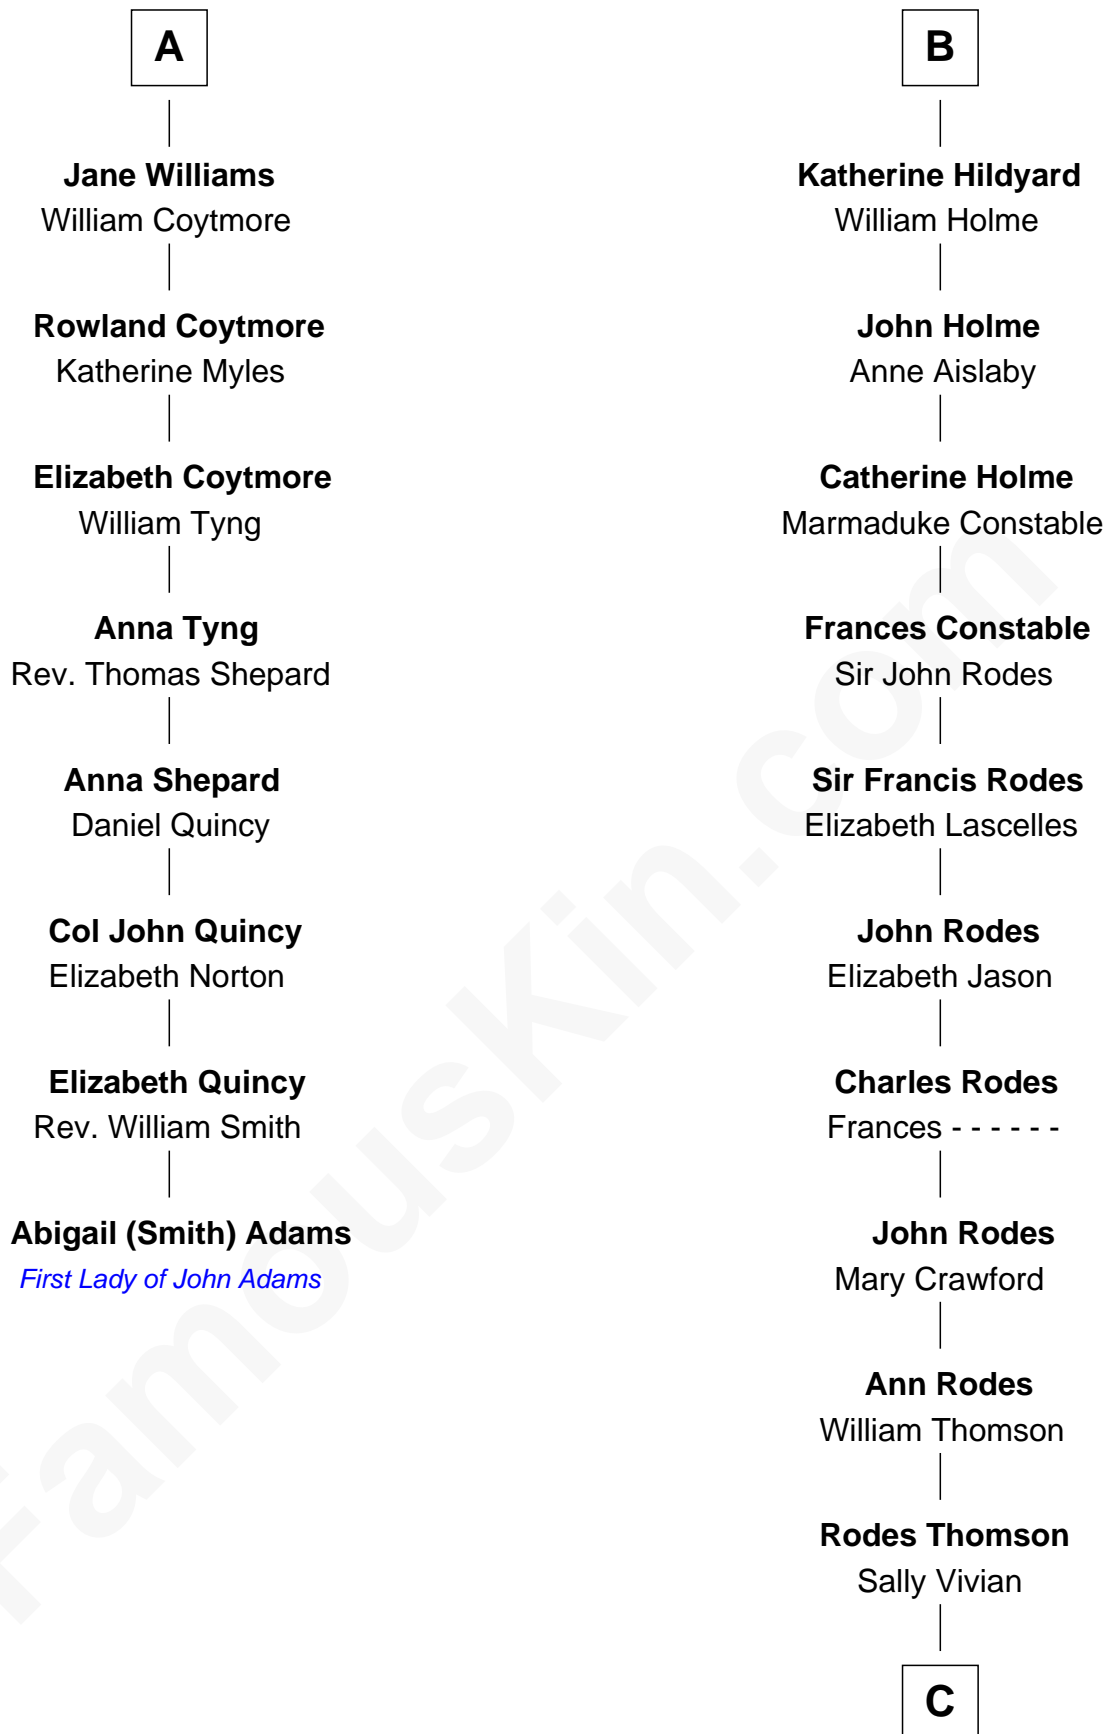

FamousKin.com

Relationship Chart of

Abigail (Smith) Adams

First Lady of President John Adams

14th cousin 7 times removed of

Melvyn Douglas
Movie Actor

Edward III, King of England
Philippa of Hainault

C

Nancy Thomson

Thomas Johnson Garrett

Sophia Garrett

Erskine Douglas

Emma Jane Douglas

Col. George Taliaferro Shackelford

Lena Priscilla Shackelford

Edouard Gregory Hesselberg