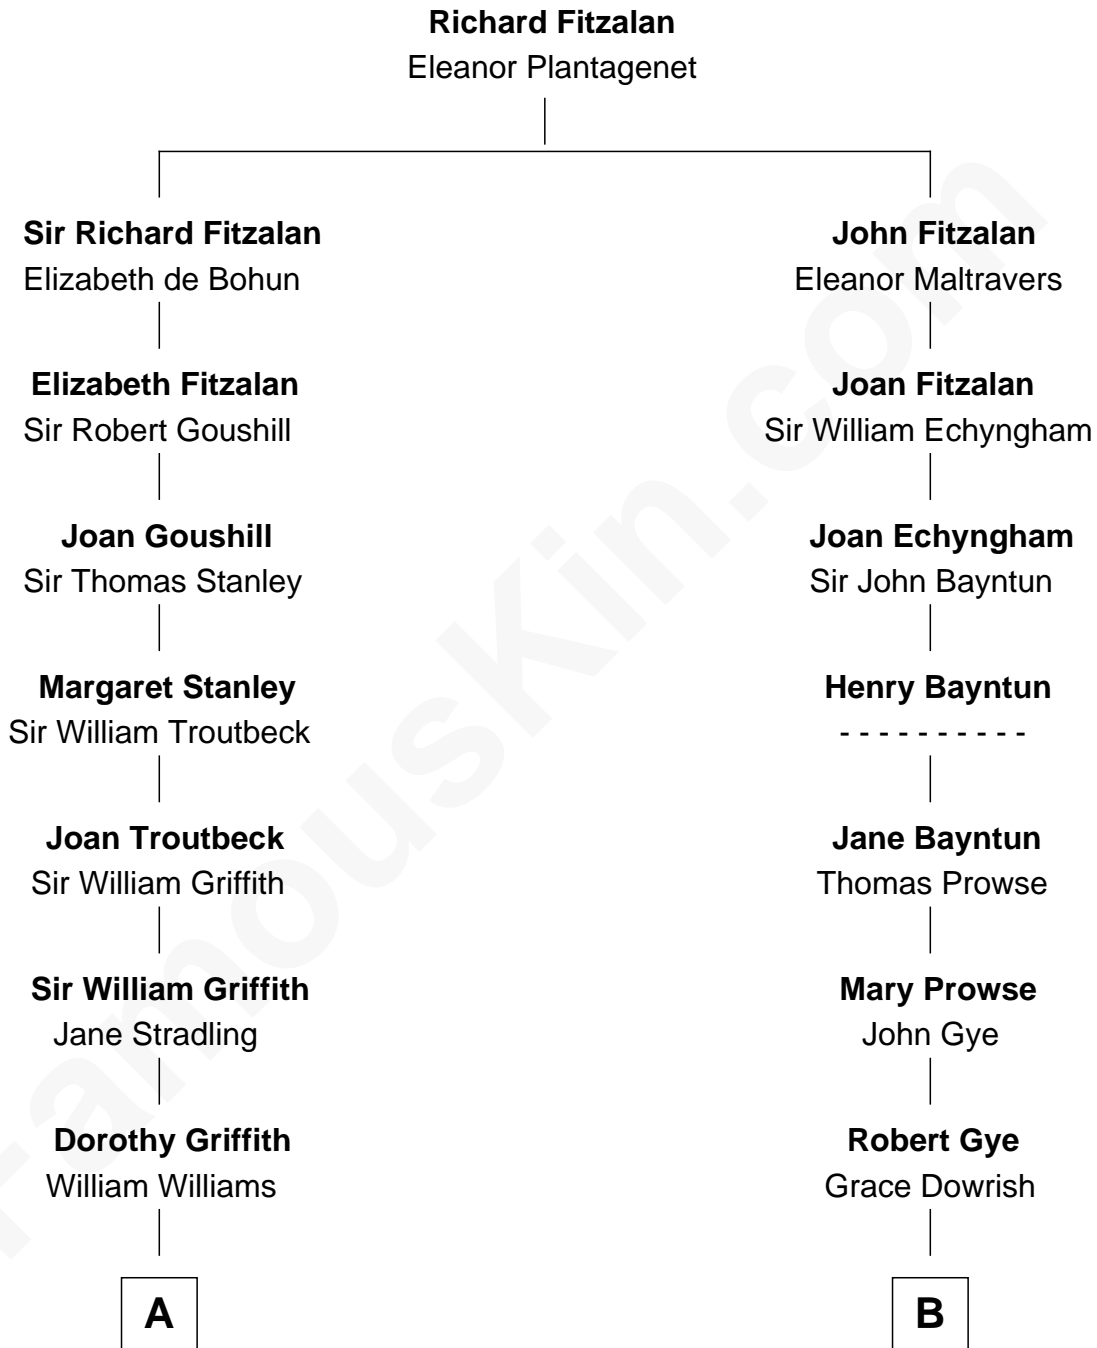

FamousKin.com
Relationship Chart of
Abigail (Smith) Adams
First Lady of President John Adams

14th cousin 4 times removed of
Sarah Palin
9th Governor of Alaska

C

Charles Richard Heath

Sarah Sheeran

Sarah Palin

9th Governor of Alaska

FamousKin.com