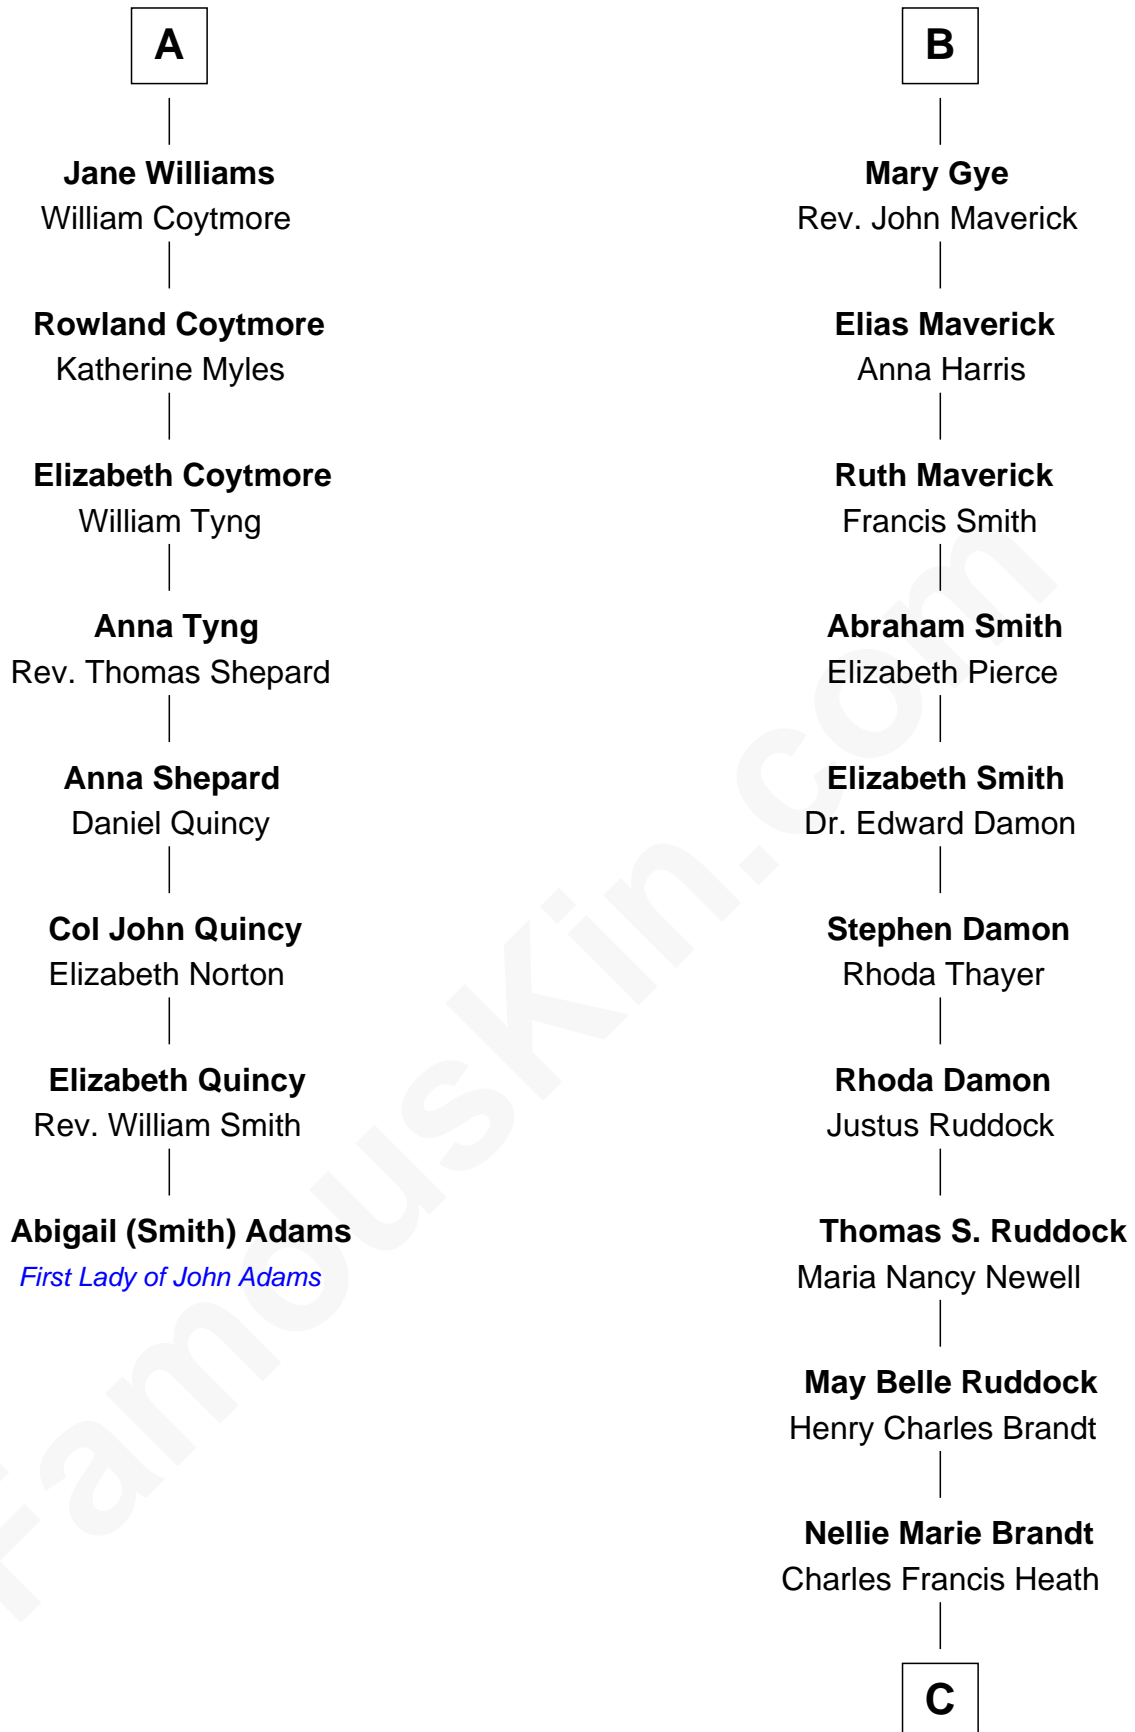

FamousKin.com
Relationship Chart of
Abigail (Smith) Adams
First Lady of President John Adams

14th cousin 4 times removed of
Sarah Palin
9th Governor of Alaska

C

Charles Richard Heath

Sarah Sheeran

Sarah Palin

9th Governor of Alaska

FamousKin.com