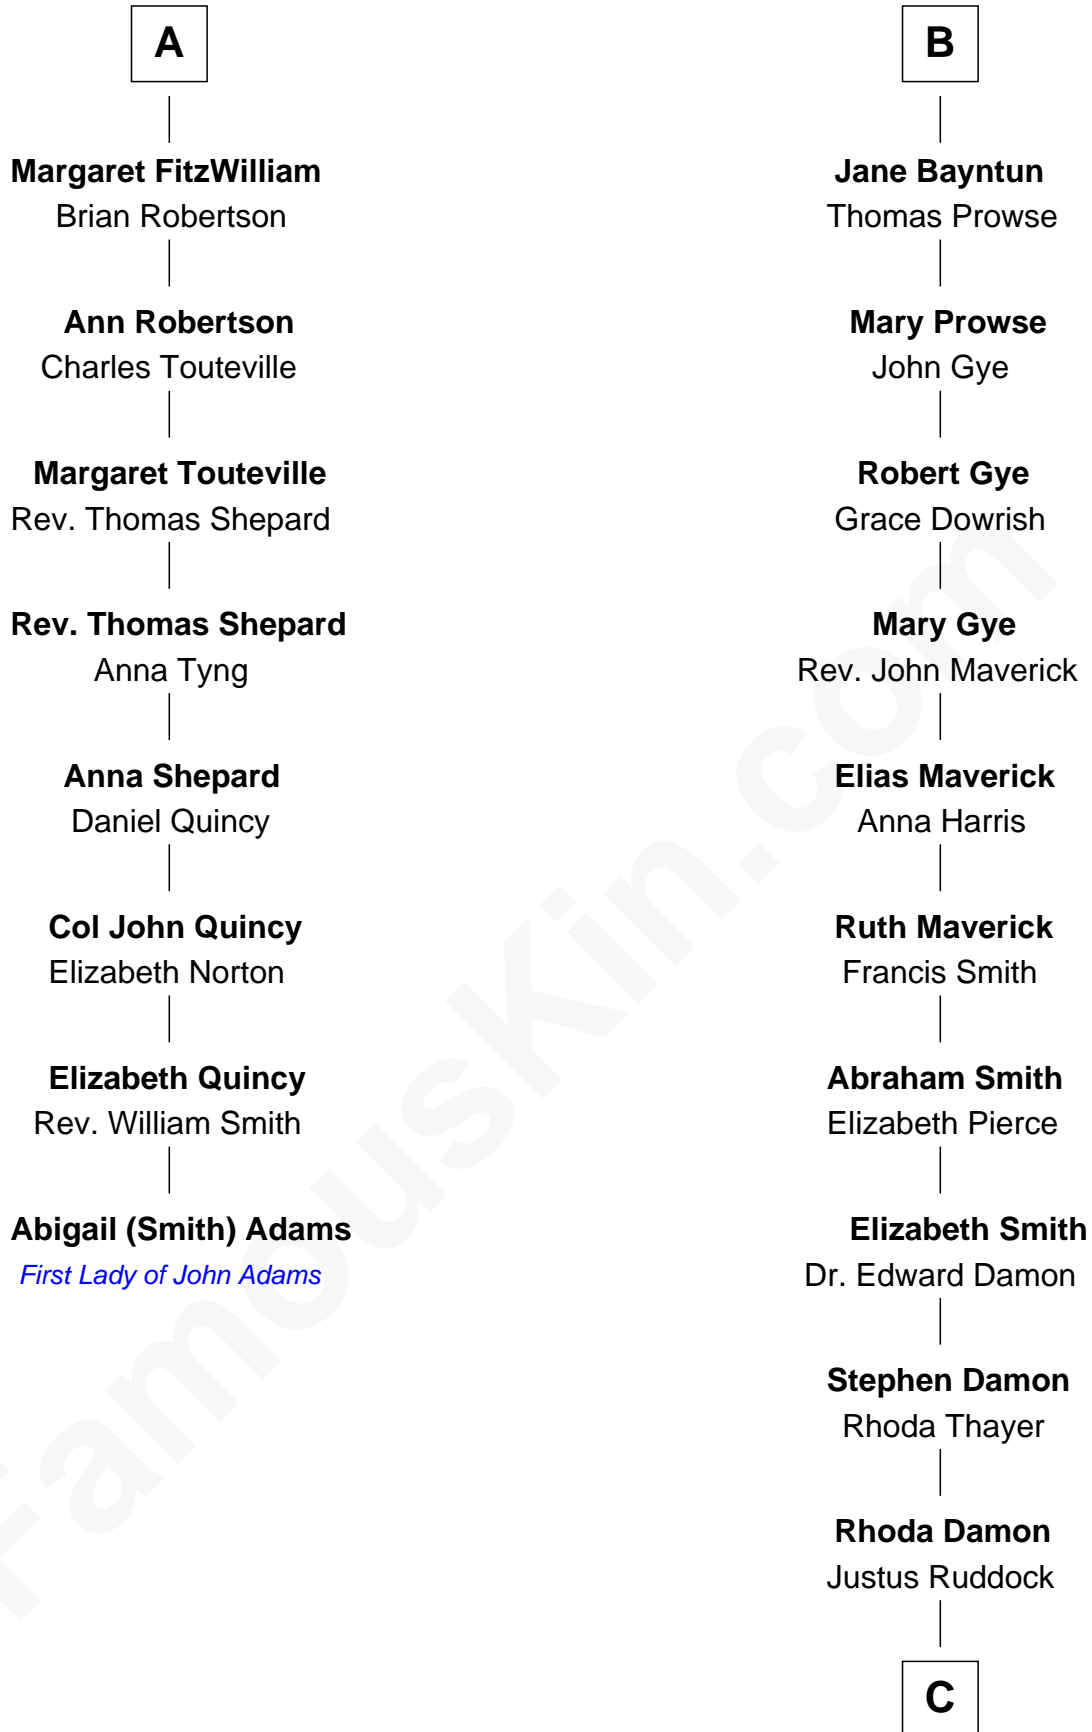

FamousKin.com

Relationship Chart of

Abigail (Smith) Adams

First Lady of President John Adams

14th cousin 7 times removed of

Sarah Palin

9th Governor of Alaska

Eudo la Zouche
Milicent de Cantilupe