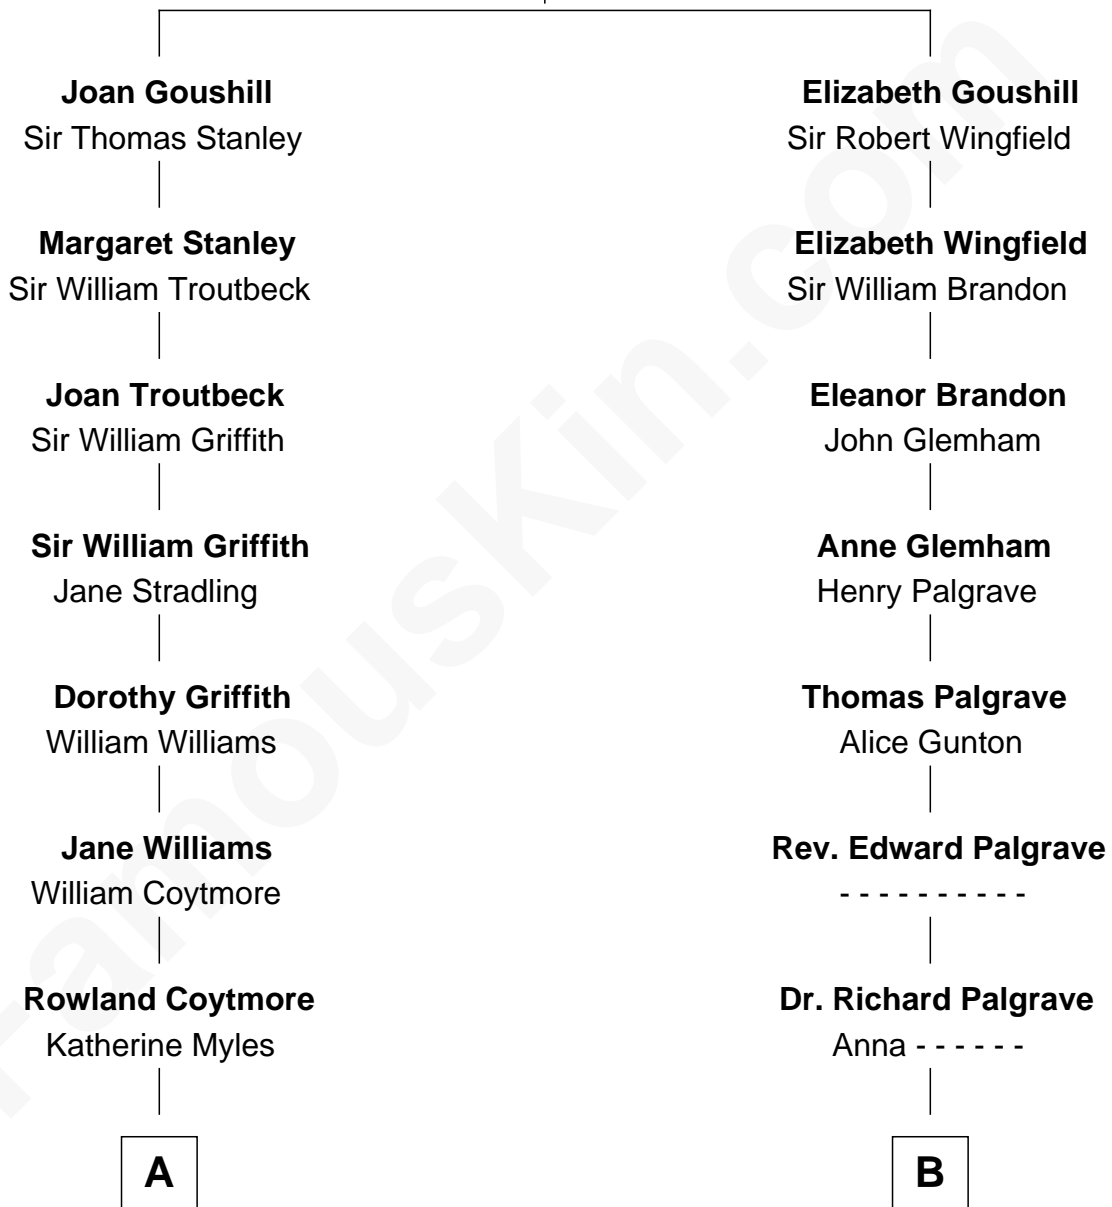

FamousKin.com

Relationship Chart of

Abigail (Smith) Adams

First Lady of President John Adams

12th cousin 7 times removed of

Sarah Palin

9th Governor of Alaska

Sir Robert Goushill

Elizabeth Fitzalan

C

Charles Francis Heath
Nellie Marie Brandt

Charles Richard Heath
Sarah Sheeran

Sarah Palin
9th Governor of Alaska

FamousKin.com