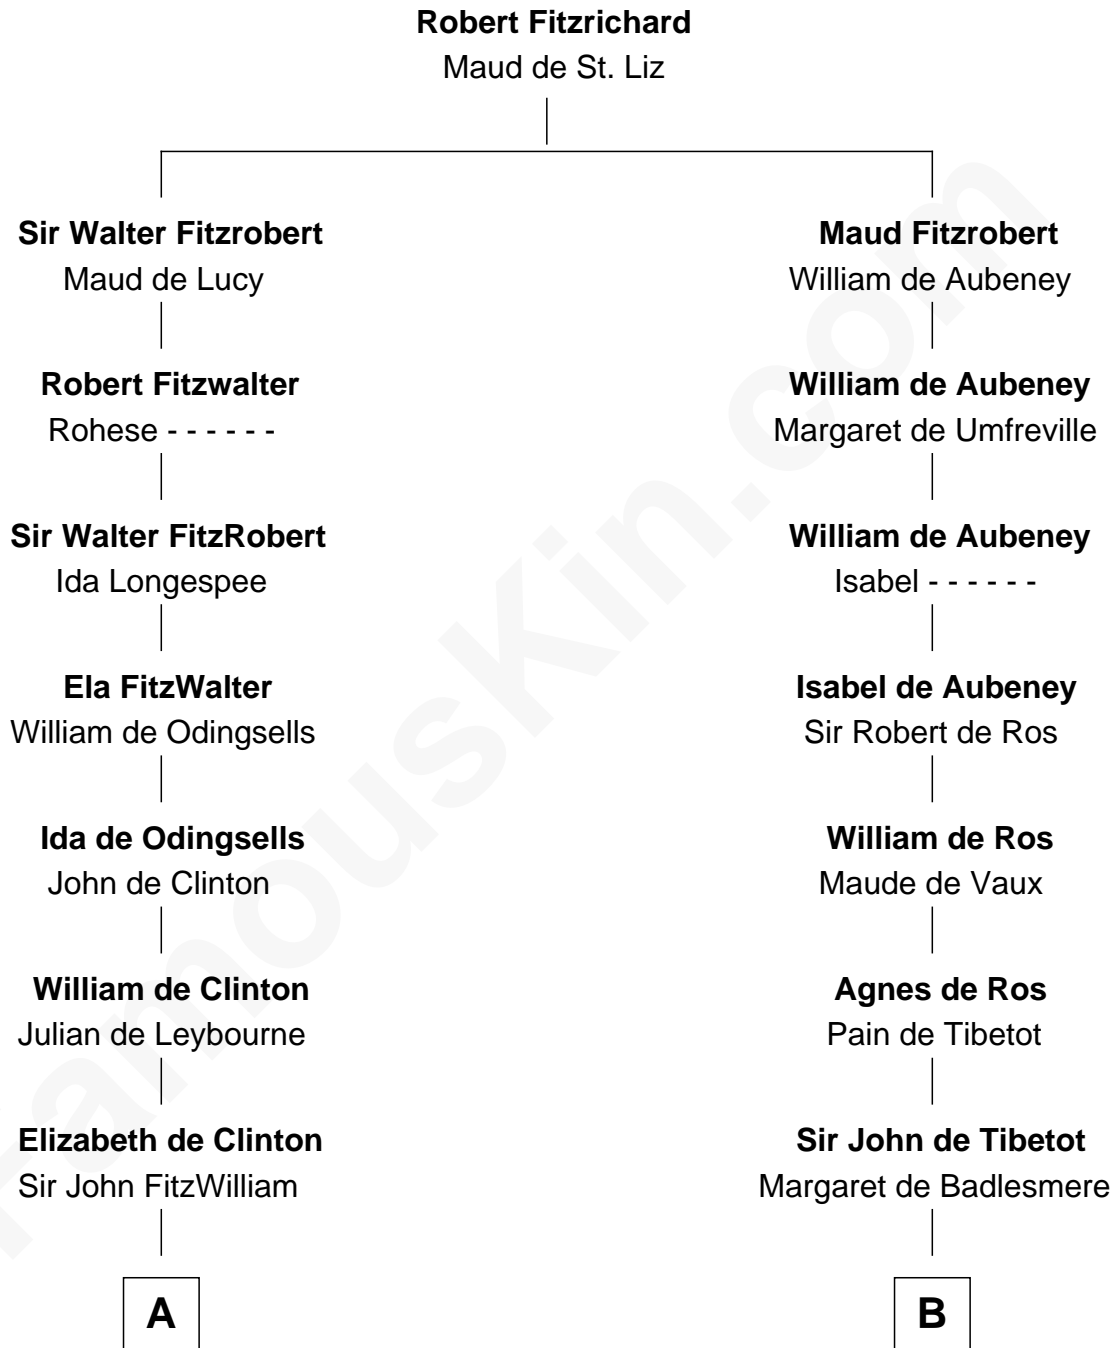

Thomas Jefferson

3rd U.S. President and Signer of the Declaration of Independence