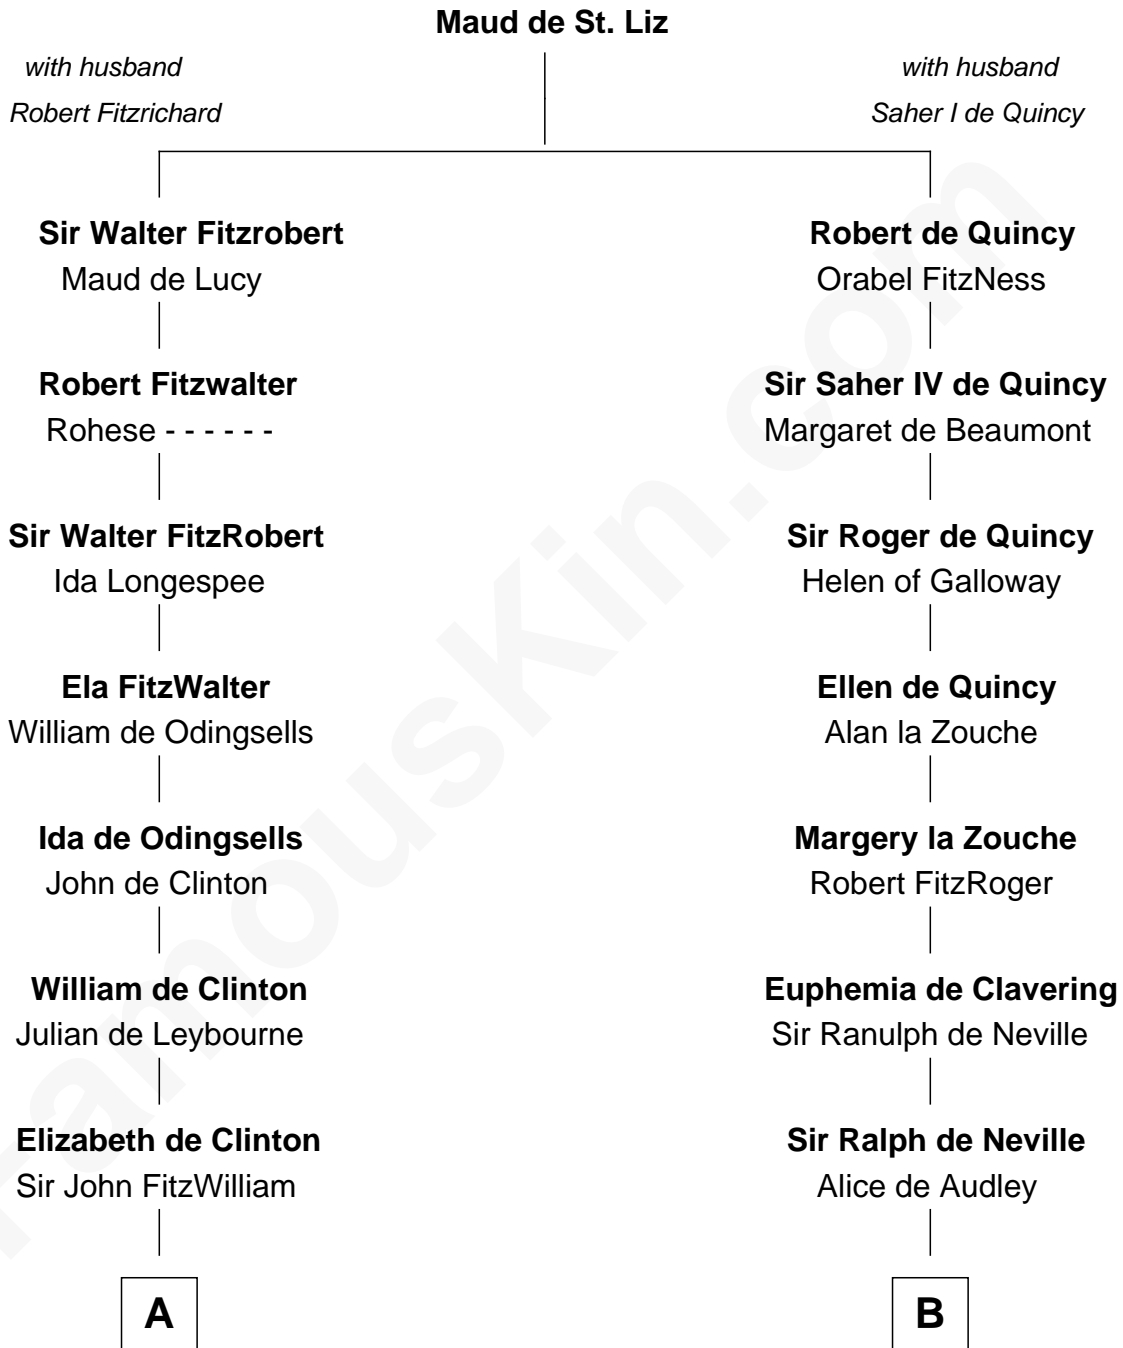

FamousKin.com

Relationship Chart of

Abigail (Smith) Adams

First Lady of President John Adams

19th cousin 1 time removed of

Thomas Jefferson

3rd U.S. President and Signer of the Declaration of Independence

C

Col John Quincy
Elizabeth Norton

Elizabeth Quincy
Rev. William Smith

Abigail (Smith) Adams
First Lady of John Adams

D

Col. William Randolph
Mary Isham

Isham Randolph
Jane Rogers

Jane Randolph
Peter Jefferson

Thomas Jefferson
3rd U.S. President

FamousKin.com