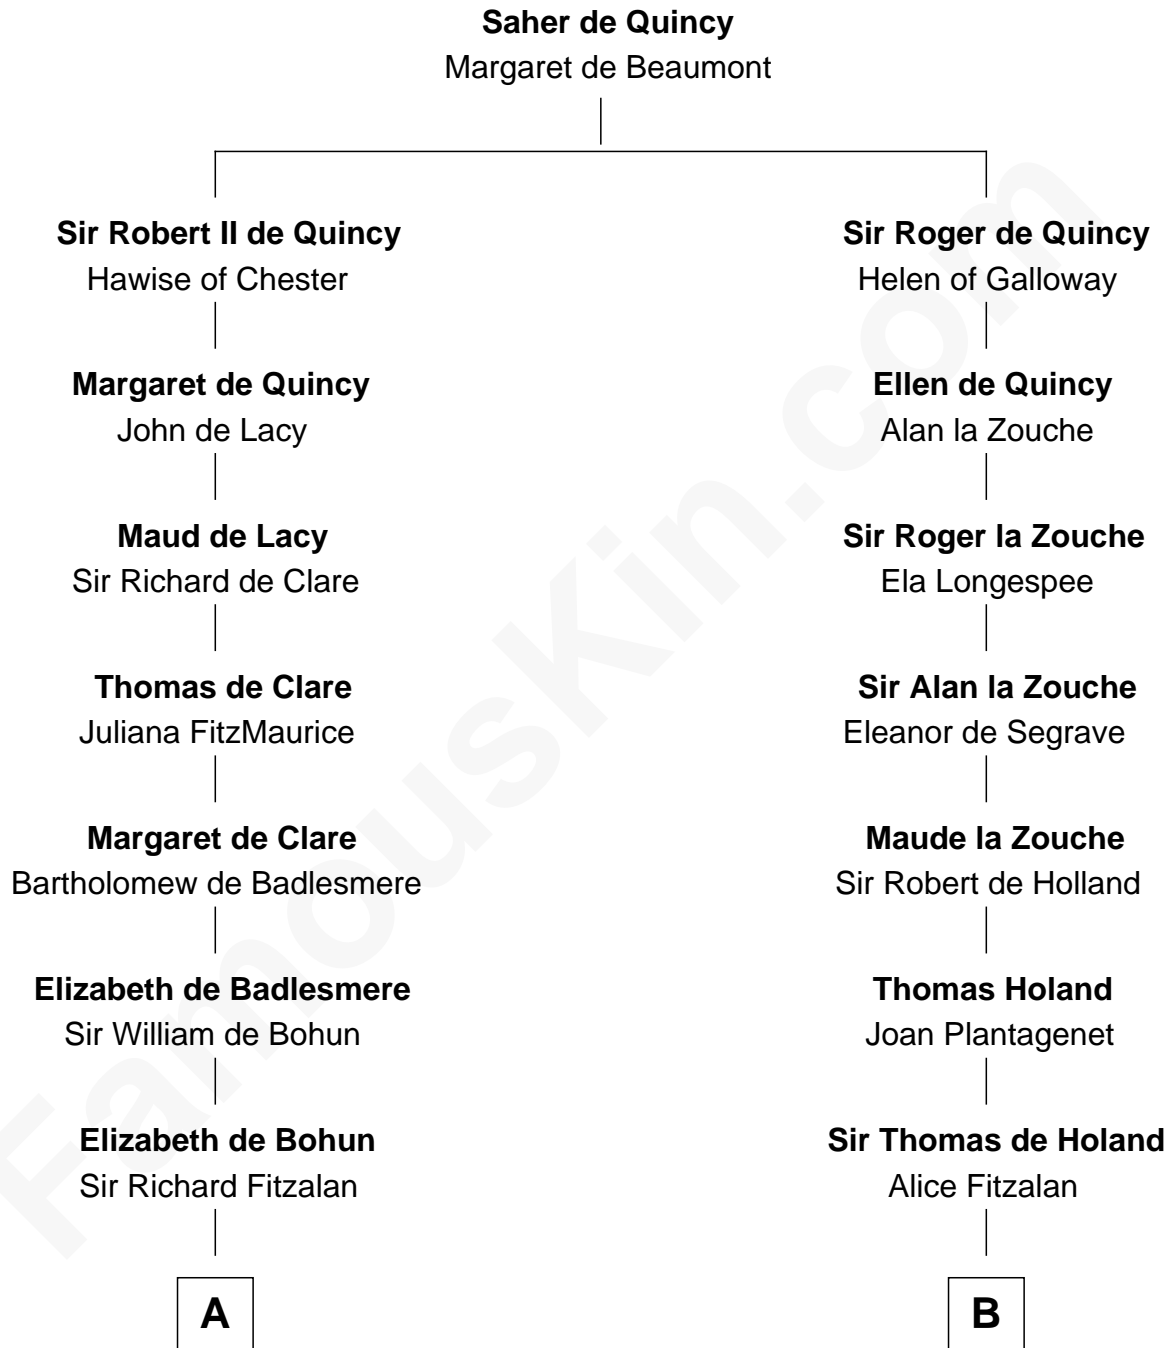

FamousKin.com

Relationship Chart of

Abigail (Smith) Adams

First Lady of President John Adams

20th cousin 1 time removed of

Alexander Hamilton

1st U.S. Secretary of the Treasury

C

Anna Shepard

Daniel Quincy

Col John Quincy

Elizabeth Norton

Elizabeth Quincy

Rev. William Smith

Abigail (Smith) Adams

First Lady of John Adams