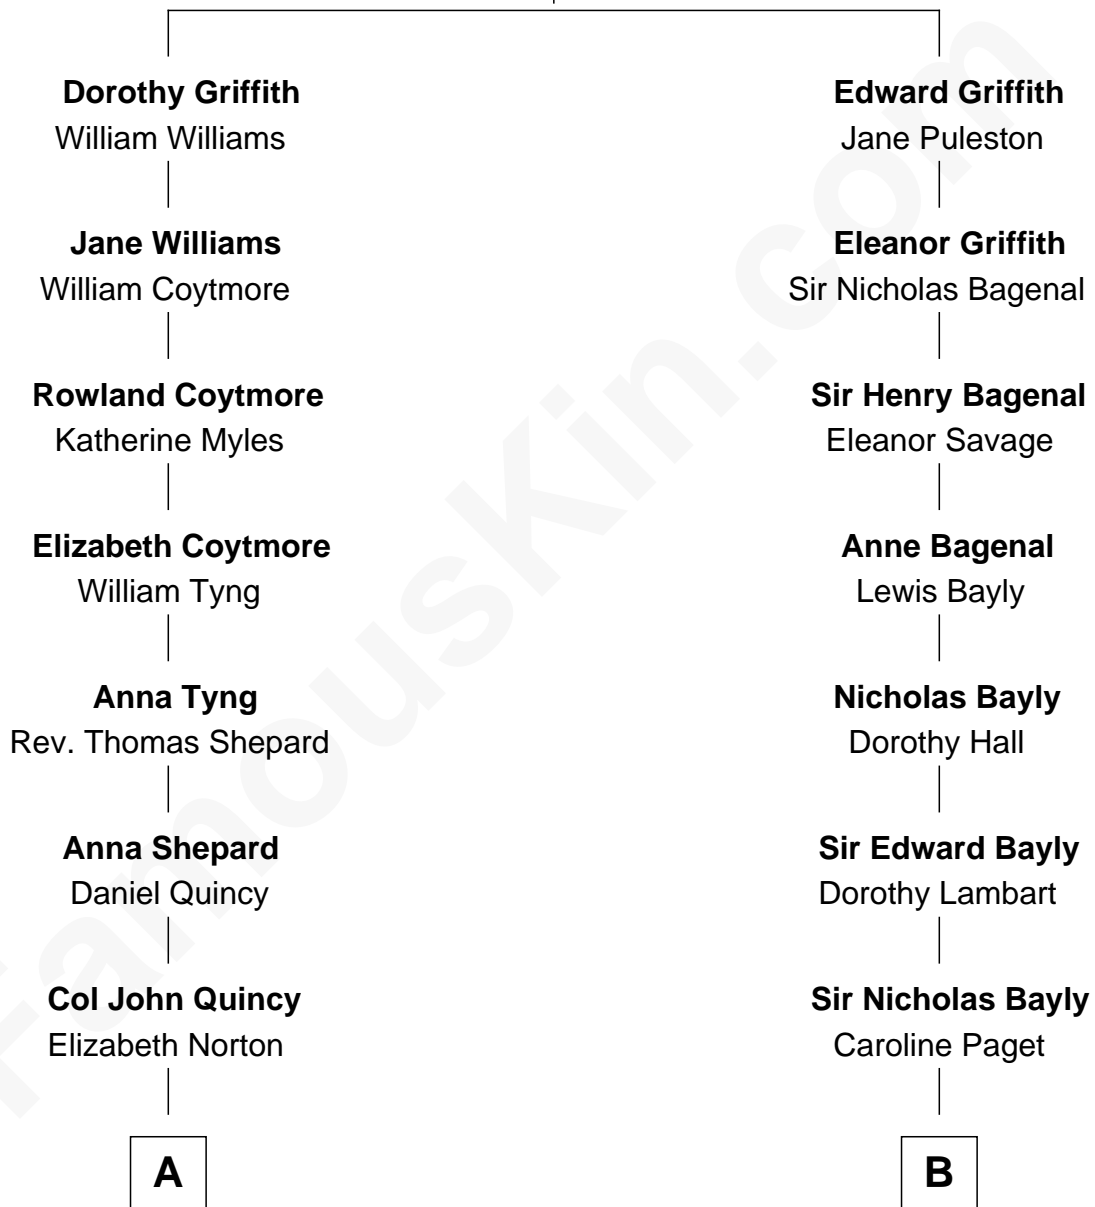

FamousKin.com

Relationship Chart of

Abigail (Smith) Adams

First Lady of President John Adams

8th cousin 6 times removed of

Princess Diana

Princess of Wales

Sir William Griffith

Jane Stradling

A

Elizabeth Quincy
Rev. William Smith

Abigail (Smith) Adams
First Lady of John Adams

B

Henry Bayly alias Paget
Jane Champagné

Henry William Paget
Lady Caroline Elizabeth Villiers

Lady Caroline Paget
Charles Gordon-Lennox