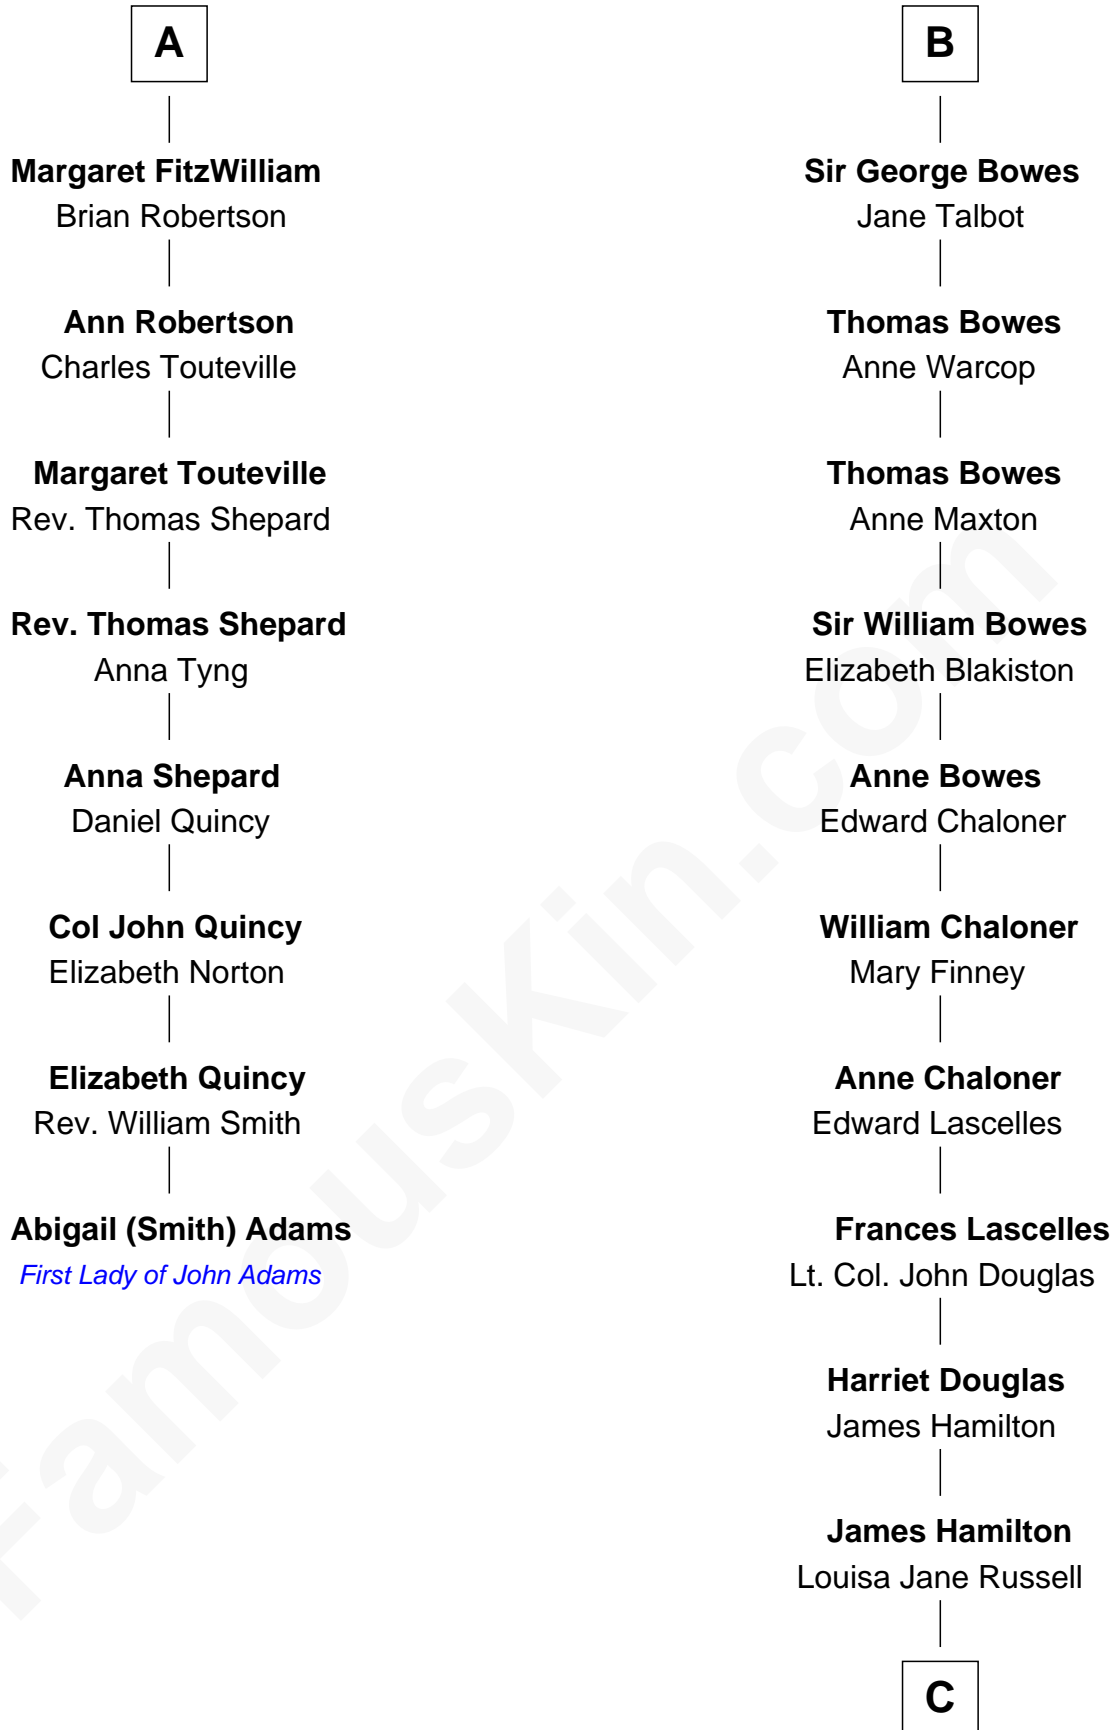

FamousKin.com
Relationship Chart of
Abigail (Smith) Adams
First Lady of President John Adams

14th cousin 7 times removed of

Princess Diana
Princess of Wales

Sir John Marmion
Maud de Furnival

C

James Hamilton

Mary Anna Curzon-Howe

James Albert Edward Hamilton

Rosalind Cecilia Caroline Bingham

Cynthia Elinor Beatrix Hamilton

Albert Edward John Spencer

Edward John Spencer

Frances Ruth Burke Roche

Princess Diana