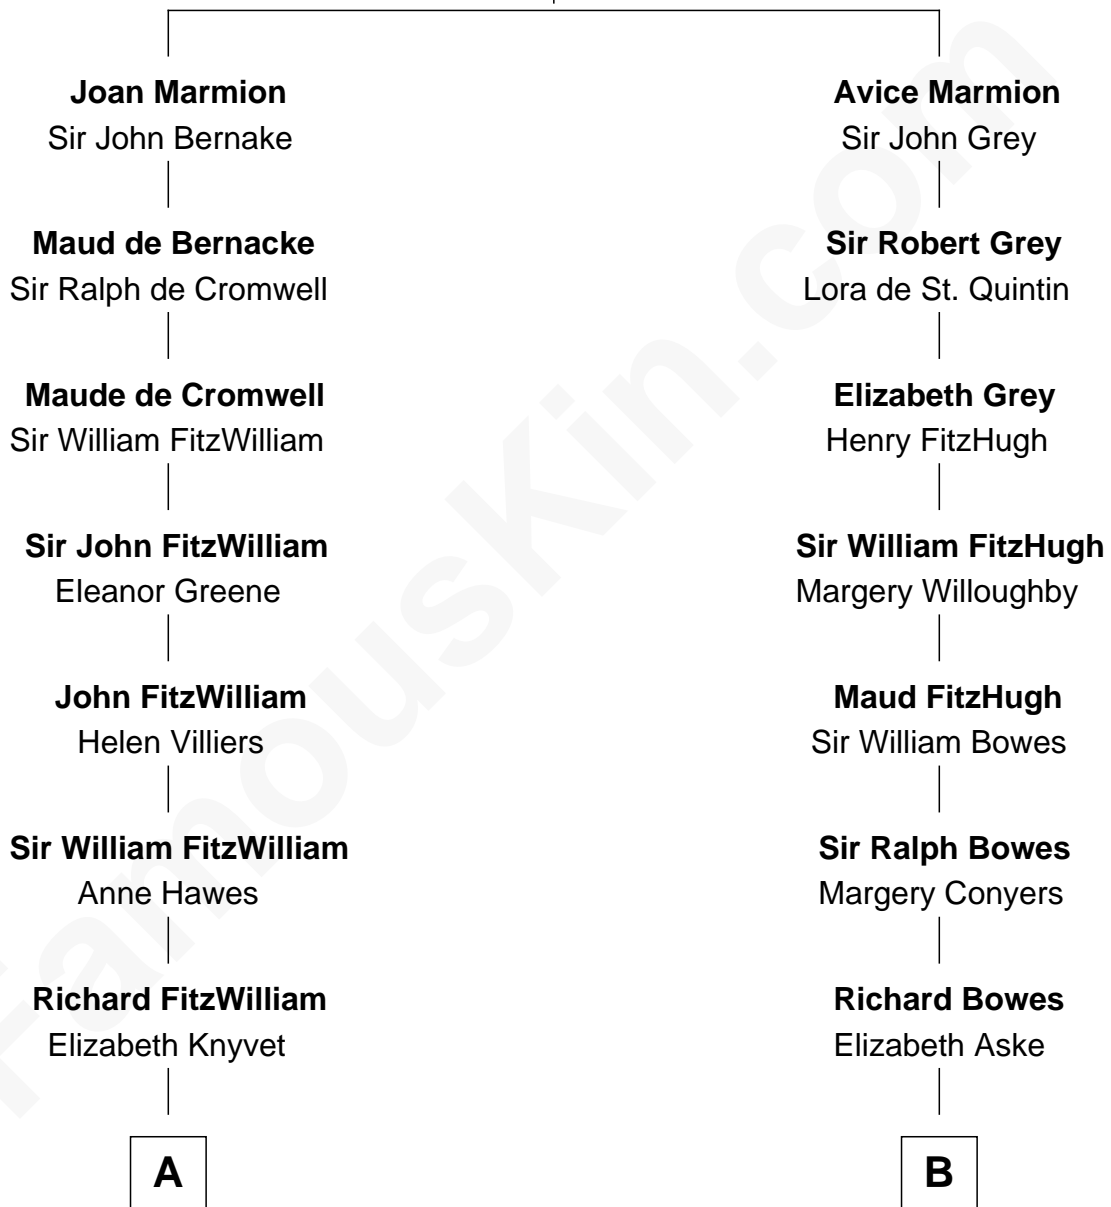

FamousKin.com
Relationship Chart of
Abigail (Smith) Adams
First Lady of President John Adams

14th cousin 7 times removed of

Princess Diana
Princess of Wales

Sir John Marmion
Maud de Furnival

C

James Hamilton

Mary Anna Curzon-Howe

James Albert Edward Hamilton

Rosalind Cecilia Caroline Bingham

Cynthia Elinor Beatrix Hamilton

Albert Edward John Spencer

Edward John Spencer

Frances Ruth Burke Roche

Princess Diana