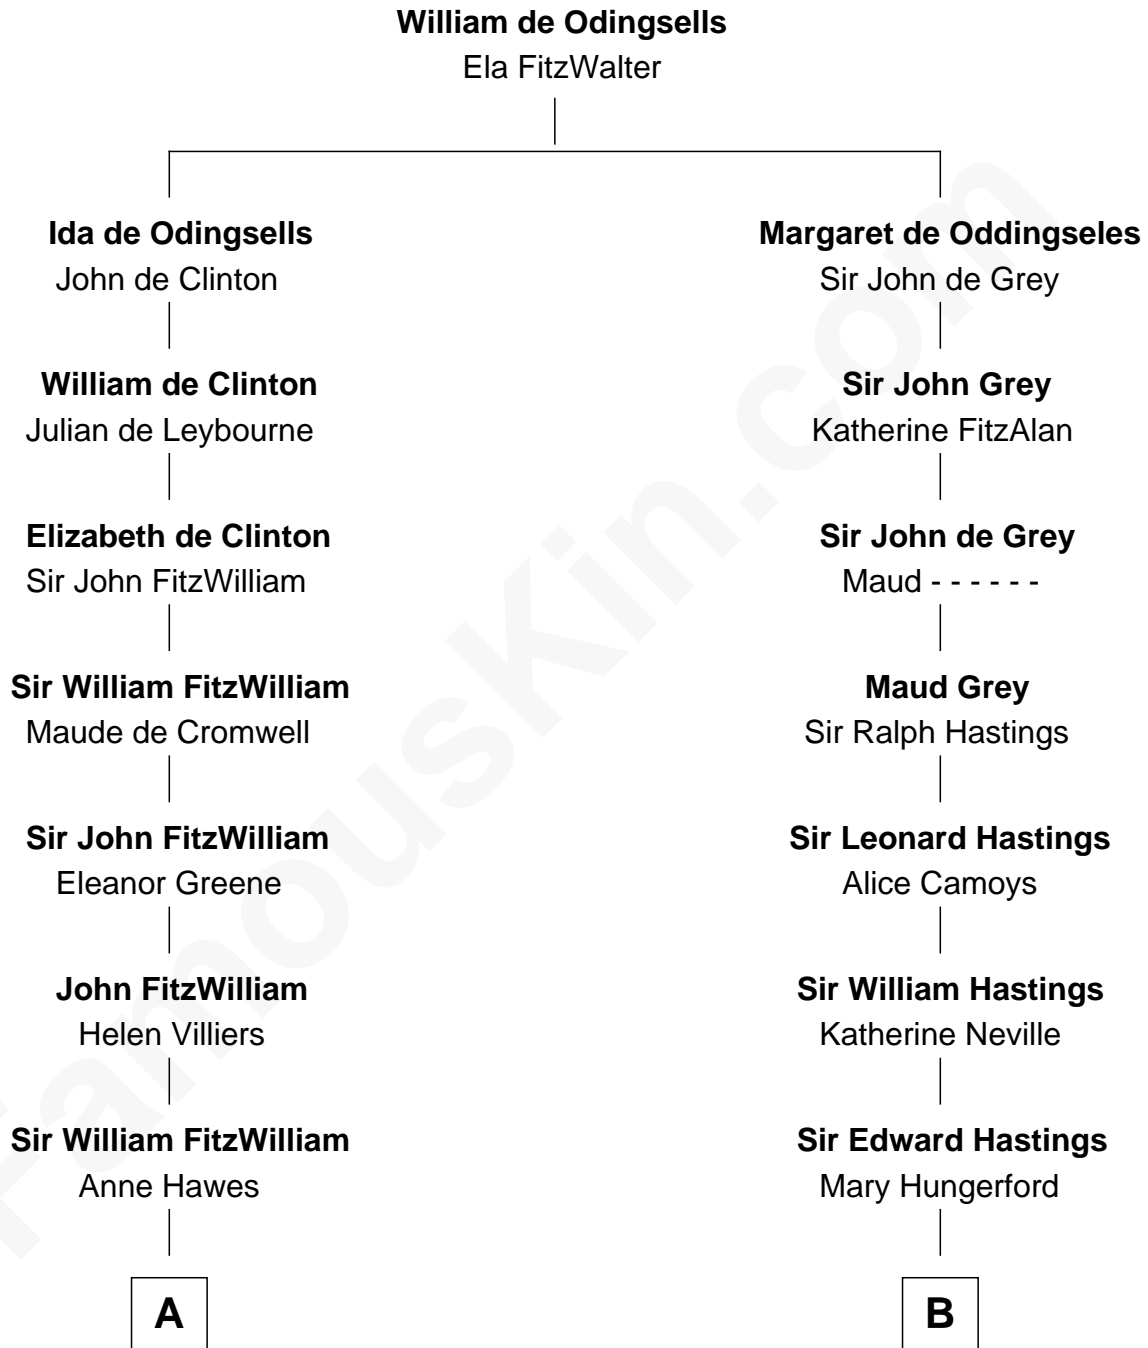

**FamousKin.com**  
**Relationship Chart of**  
**Abigail (Smith) Adams**  
*First Lady of President John Adams*

15th cousin 6 times removed of

**Princess Diana**  
*Princess of Wales*

**C**

**Frederick Spencer**

Adelaide Horatia Elizabeth Seymour

**Charles Robert Spencer**

Margaret Baring

**Albert Edward John Spencer**

Cynthia Elinor Beatrix Hamilton

**Edward John Spencer**

Frances Ruth Burke Roche

**Princess Diana**

*Princess of Wales*

FamousKin.com