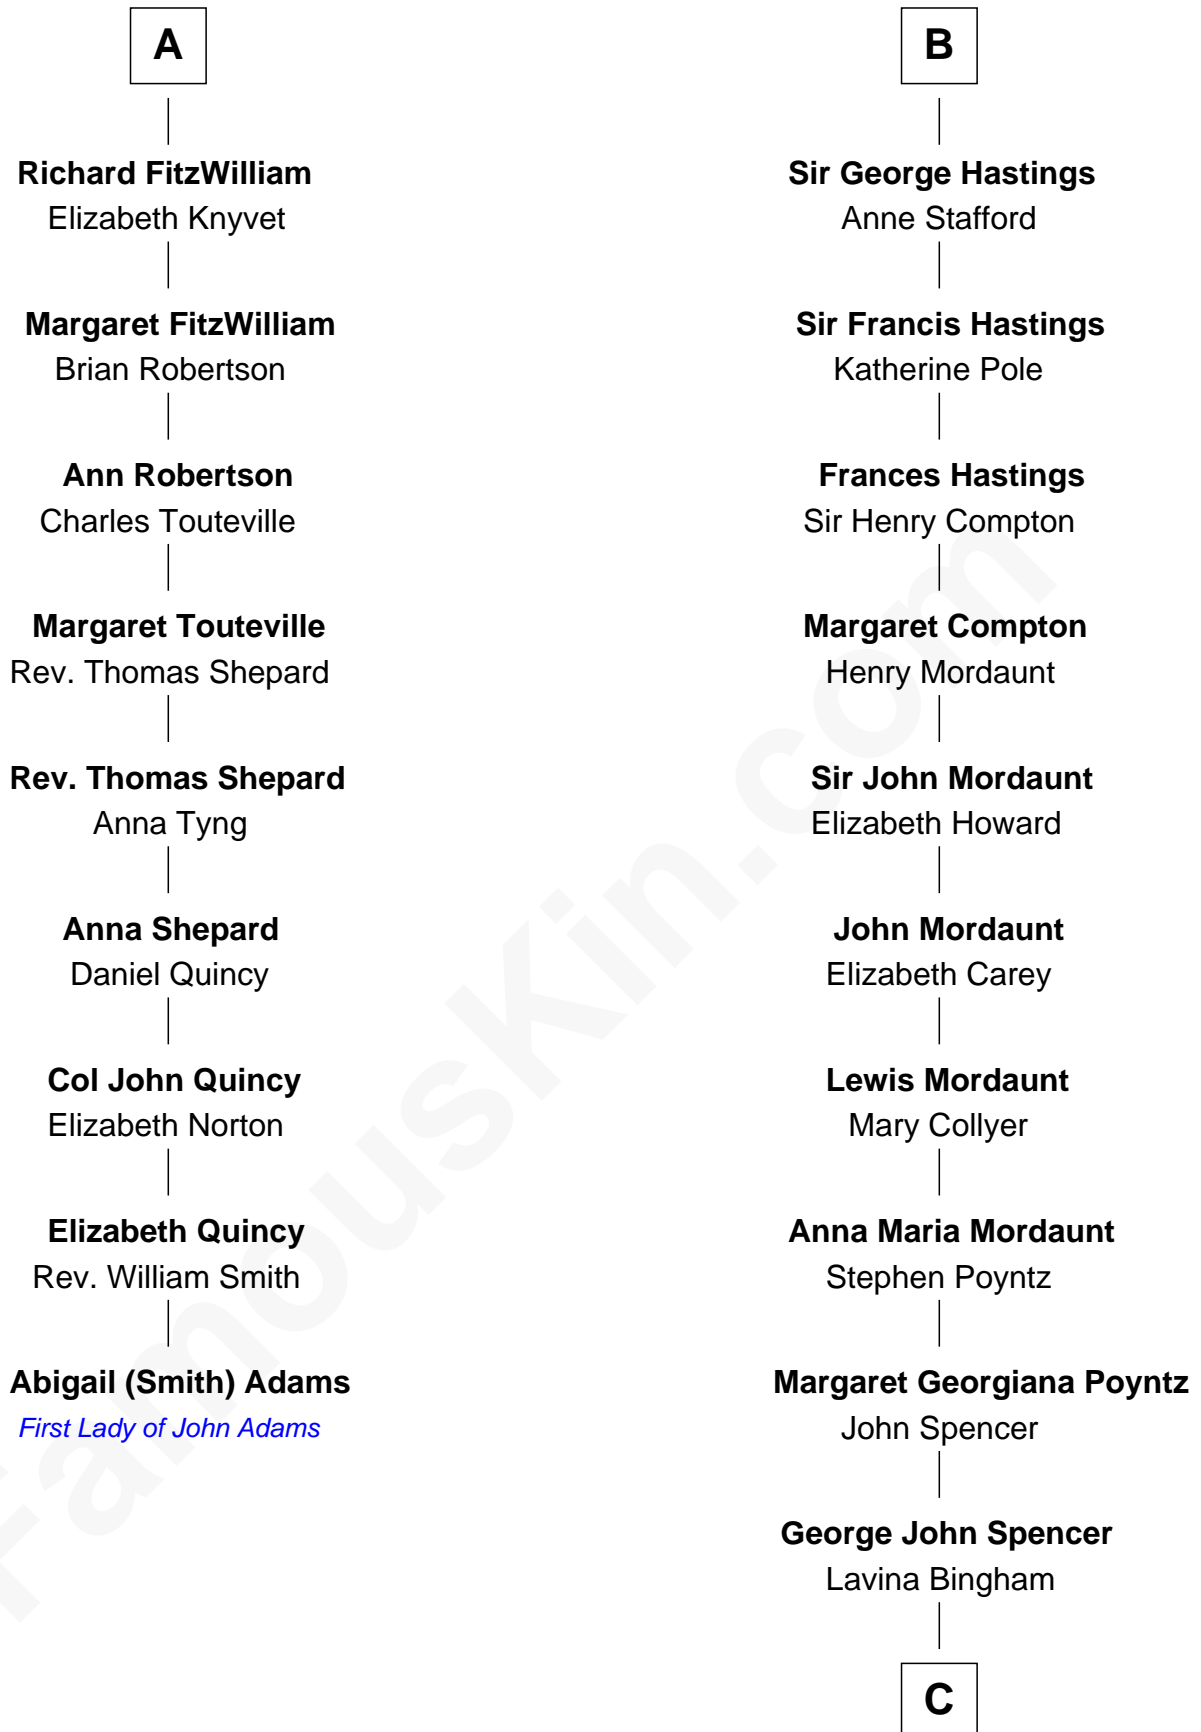

**FamousKin.com**  
**Relationship Chart of**  
**Abigail (Smith) Adams**  
*First Lady of President John Adams*

15th cousin 6 times removed of

**Princess Diana**  
*Princess of Wales*

**C**

**Frederick Spencer**

Adelaide Horatia Elizabeth Seymour

**Charles Robert Spencer**

Margaret Baring

**Albert Edward John Spencer**

Cynthia Elinor Beatrix Hamilton

**Edward John Spencer**

Frances Ruth Burke Roche

**Princess Diana**

*Princess of Wales*

FamousKin.com