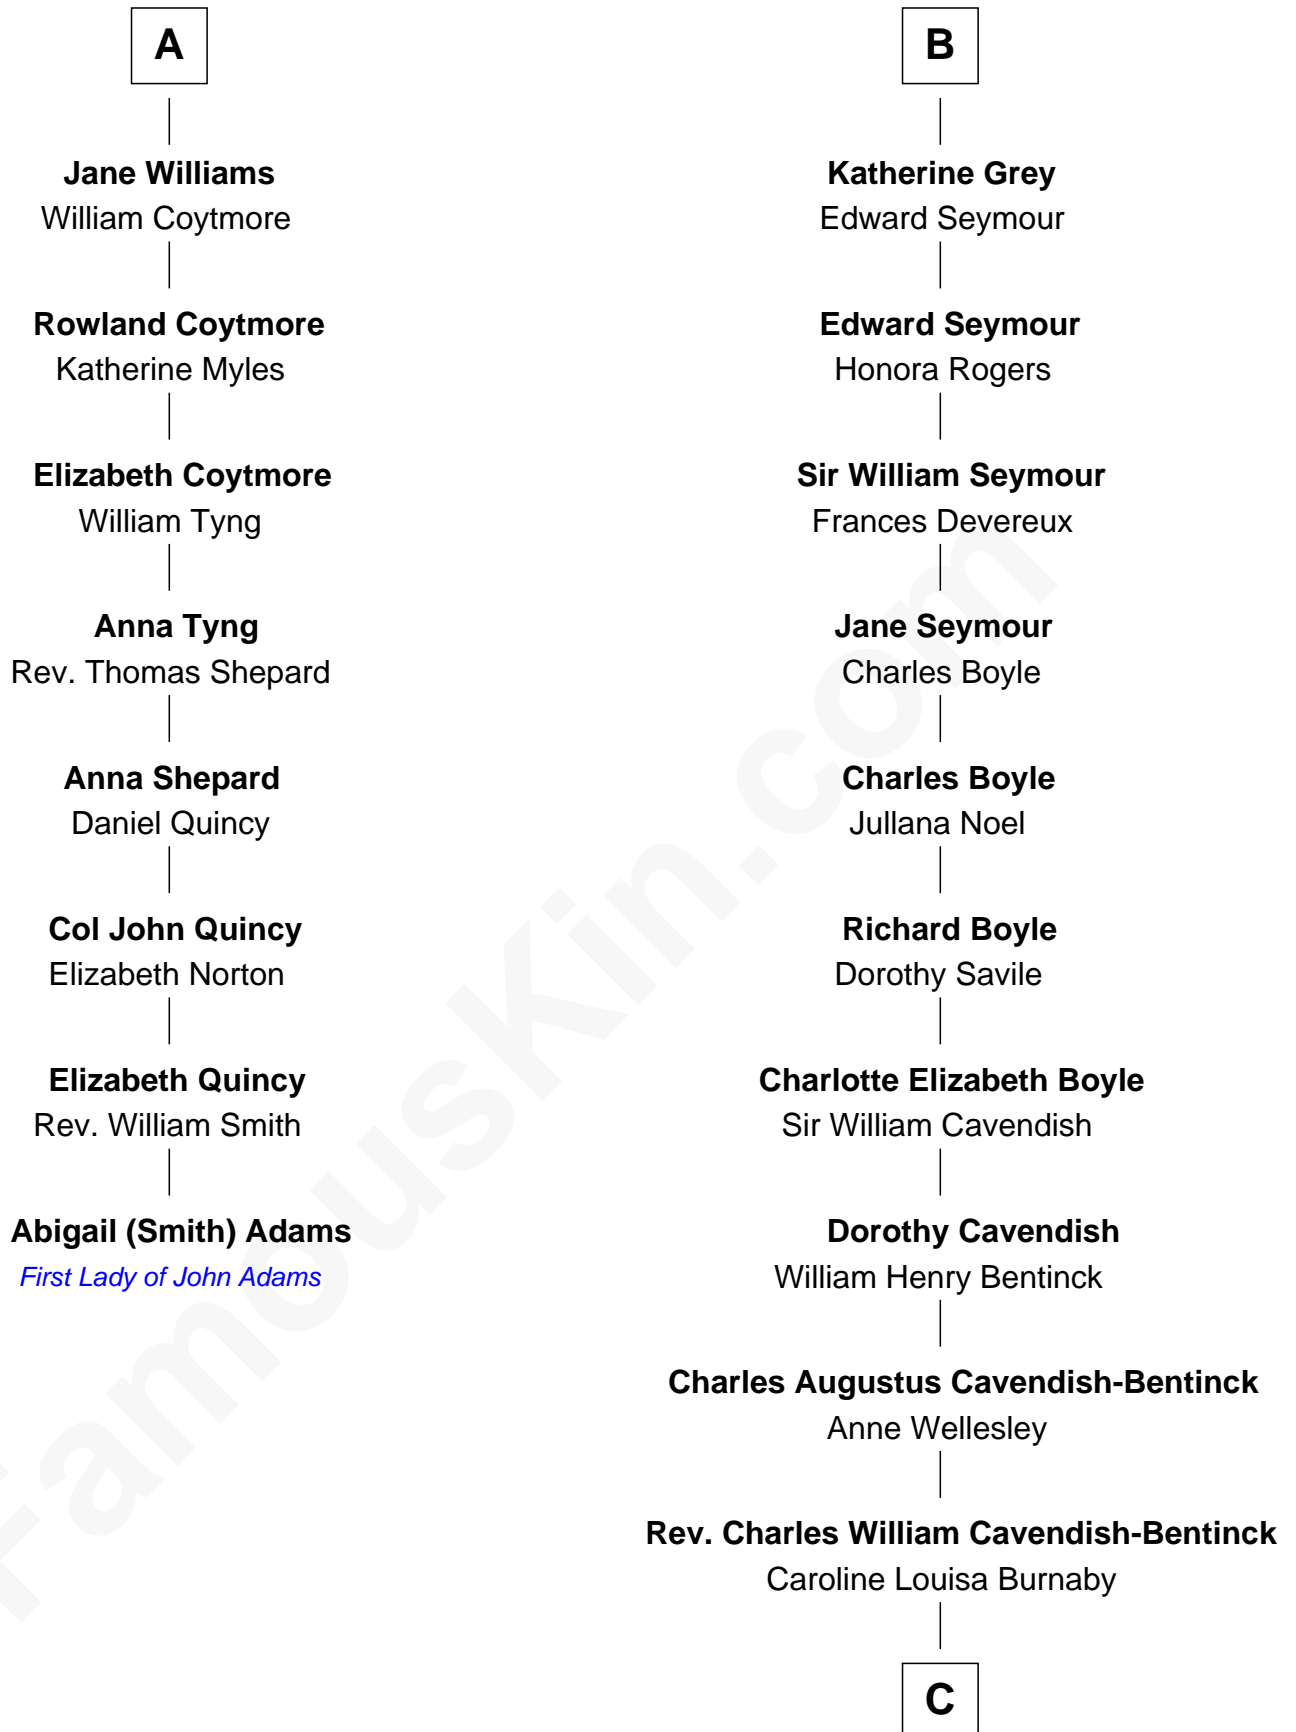

FamousKin.com
Relationship Chart of
Abigail (Smith) Adams
First Lady of President John Adams

14th cousin 7 times removed of
Prince William
Prince of Wales

Goronwy ap Ednyfed

C

Cecilia Nina Cavendish-Bentinck

Claude George Bowes-Lyon

Elizabeth Bowes-Lyon

George VI, King of the United Kingdom

Elizabeth II, Queen of the United Kingdom

Prince Philip of Edinburgh

Charles III, King of the United Kingdom

Princess Diana Frances Spencer