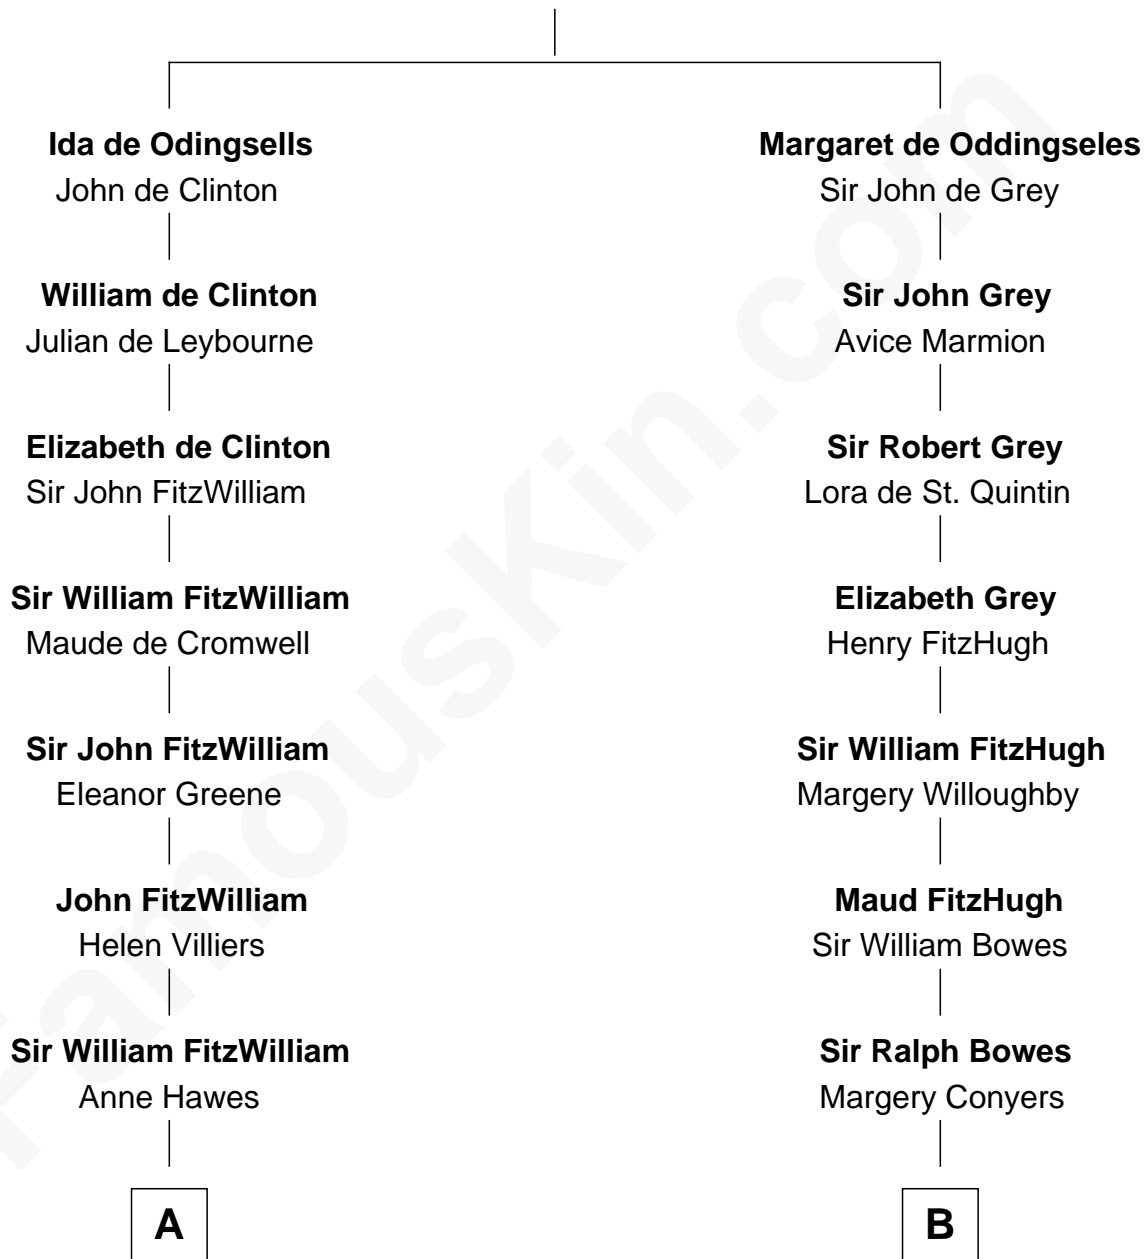

**FamousKin.com**  
**Relationship Chart of**  
**Abigail (Smith) Adams**  
*First Lady of President John Adams*

15th cousin 6 times removed of

**Prince William**  
*Prince of Wales*

**William de Odingsells**  
 Ela FitzWalter

C

**Claude George Bowes-Lyon**  
Cecilia Nina Cavendish-Bentinck

**Elizabeth Bowes-Lyon**  
George VI, King of the United Kingdom

**Elizabeth II, Queen of the United Kingdom**  
Prince Philip of Edinburgh

**Charles III, King of the United Kingdom**  
Princess Diana Frances Spencer

**Prince William**  
*Prince of Wales*