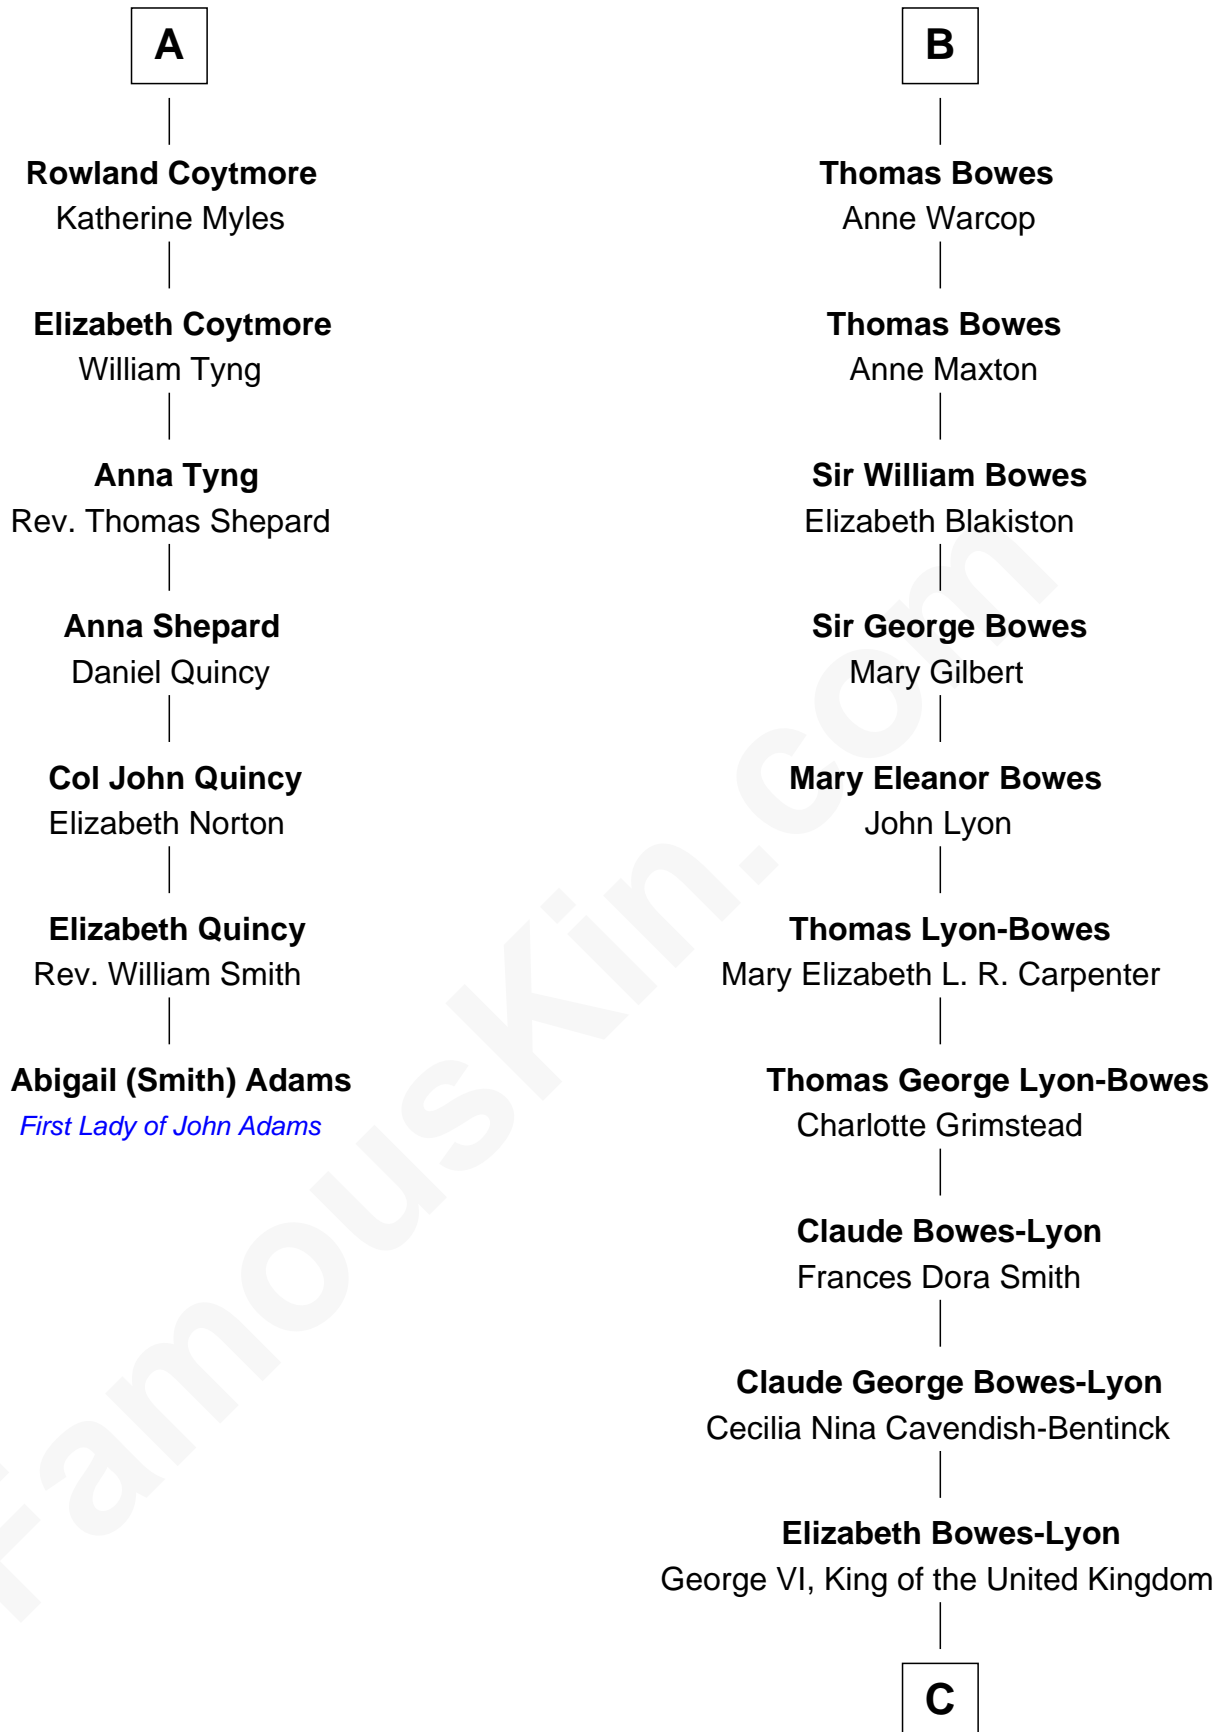

FamousKin.com
Relationship Chart of
Abigail (Smith) Adams
First Lady of President John Adams

13th cousin 6 times removed of
Prince William
Prince of Wales

Sir Richard Fitzalan
 Elizabeth de Bohun

C

Elizabeth II, Queen of the United Kingdom

Prince Philip of Edinburgh

Charles III, King of the United Kingdom

Princess Diana Frances Spencer

Prince William

Prince of Wales

FamousKin.com