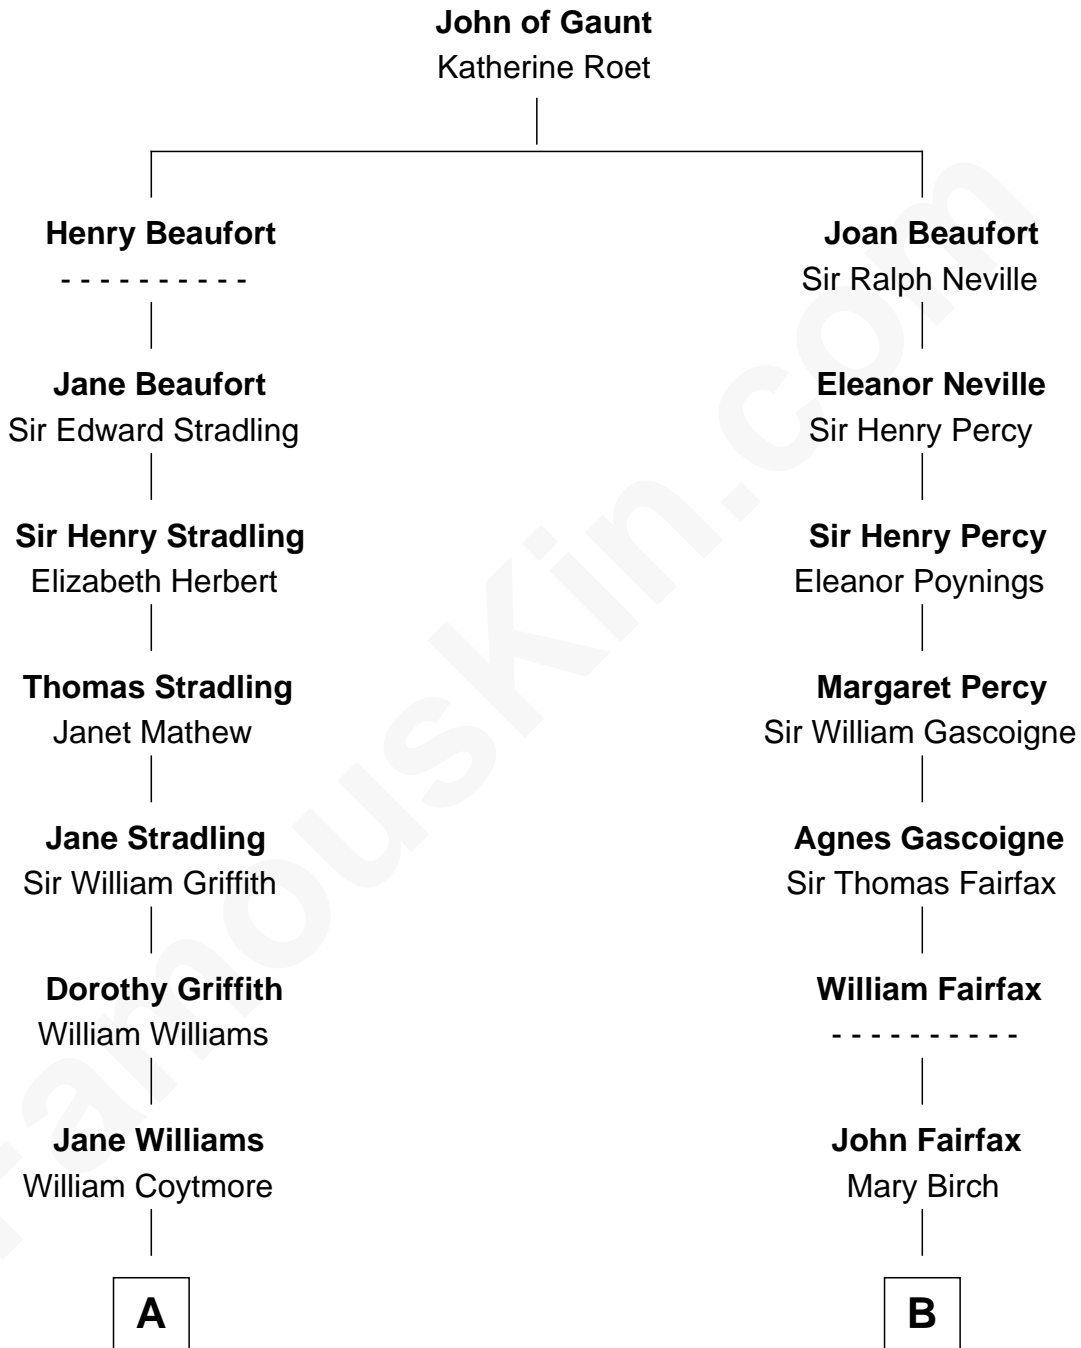

**FamousKin.com**  
**Relationship Chart of**  
**Abigail (Smith) Adams**  
*First Lady of President John Adams*

**13th cousin 6 times removed of**  
**Catherine Middleton**  
*Princess of Wales*

C

**Peter Francis Middleton**

Valerie Glassborow

**Michael Francis Middleton**

Carole Elizabeth Goldsmith

**Catherine Middleton**

*Princess of Wales*