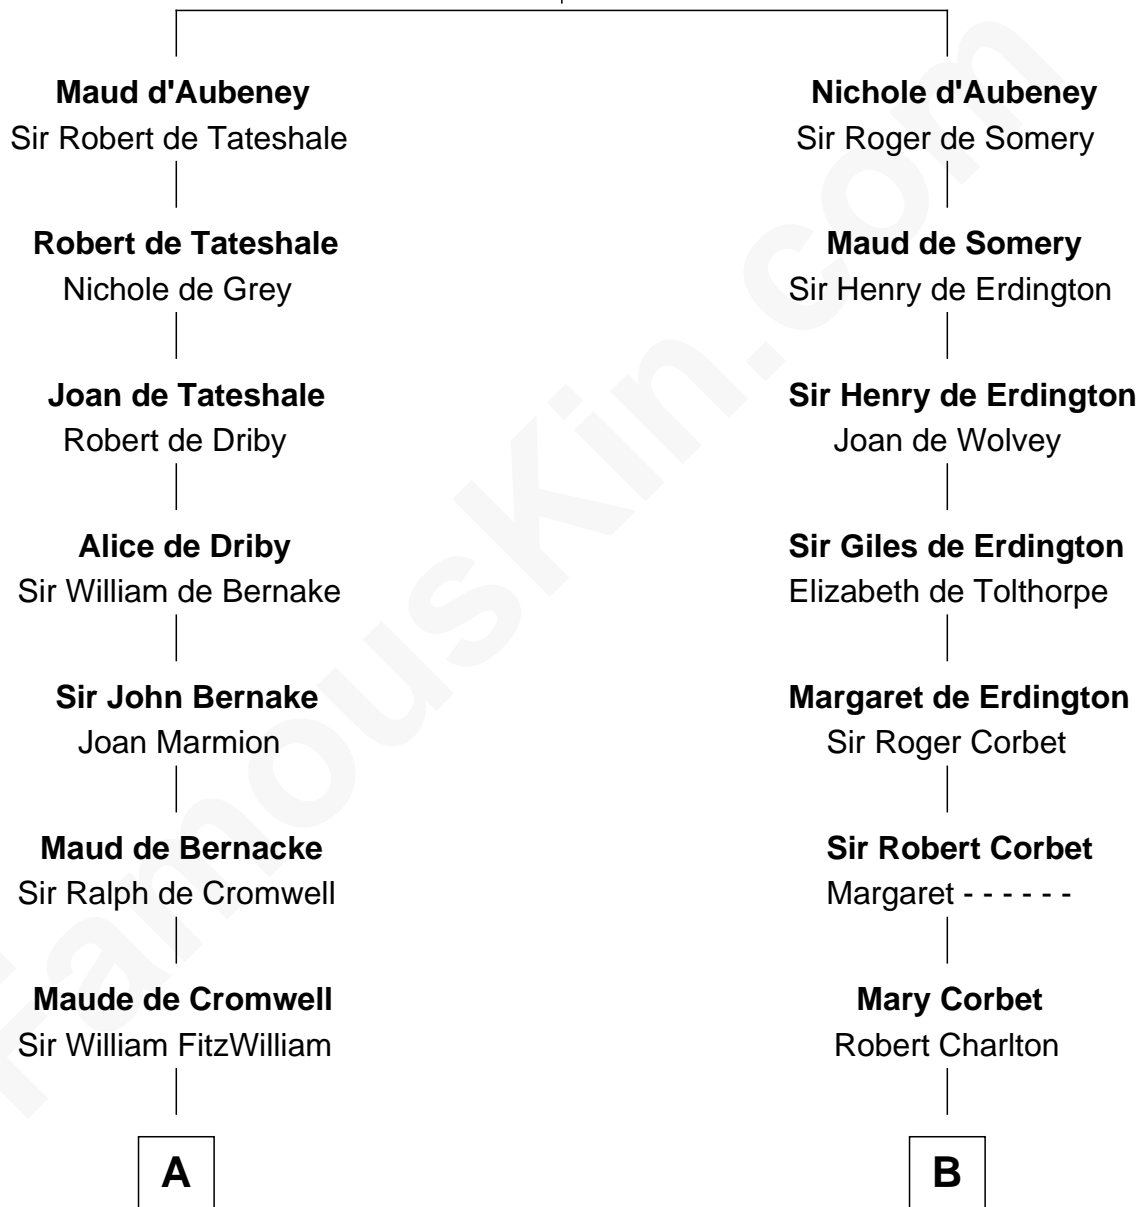

FamousKin.com

Relationship Chart of

Abigail (Smith) Adams

First Lady of President John Adams

18th cousin 1 time removed of

William Rufus Day

36th U.S. Secretary of State

William d'Aubenev

Mabel of Chester

C

Elizabeth Quincy
Rev. William Smith

Abigail (Smith) Adams
First Lady of John Adams

D

Rufus Paine Spalding
Lucretia A. Swift

Emily Swift Spalding
Luther Day

William Rufus Day
36th U.S. Secretary of State