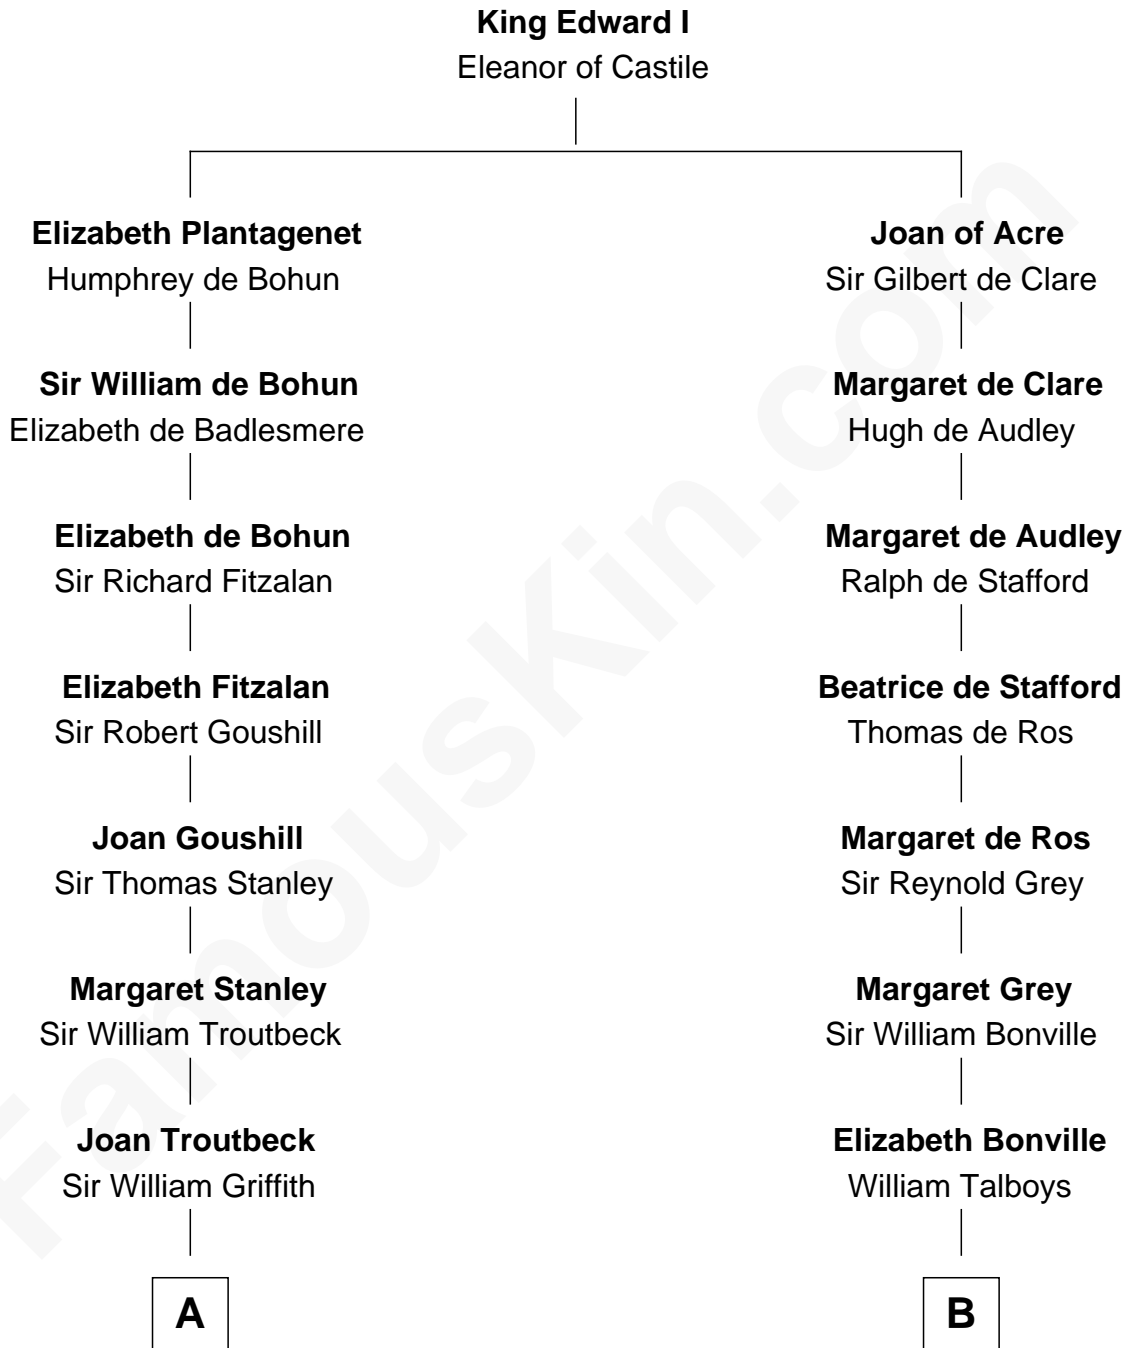

FamousKin.com

Relationship Chart of

Abigail (Smith) Adams

First Lady of President John Adams

16th cousin 3 times removed of

William Rufus Day

36th U.S. Secretary of State