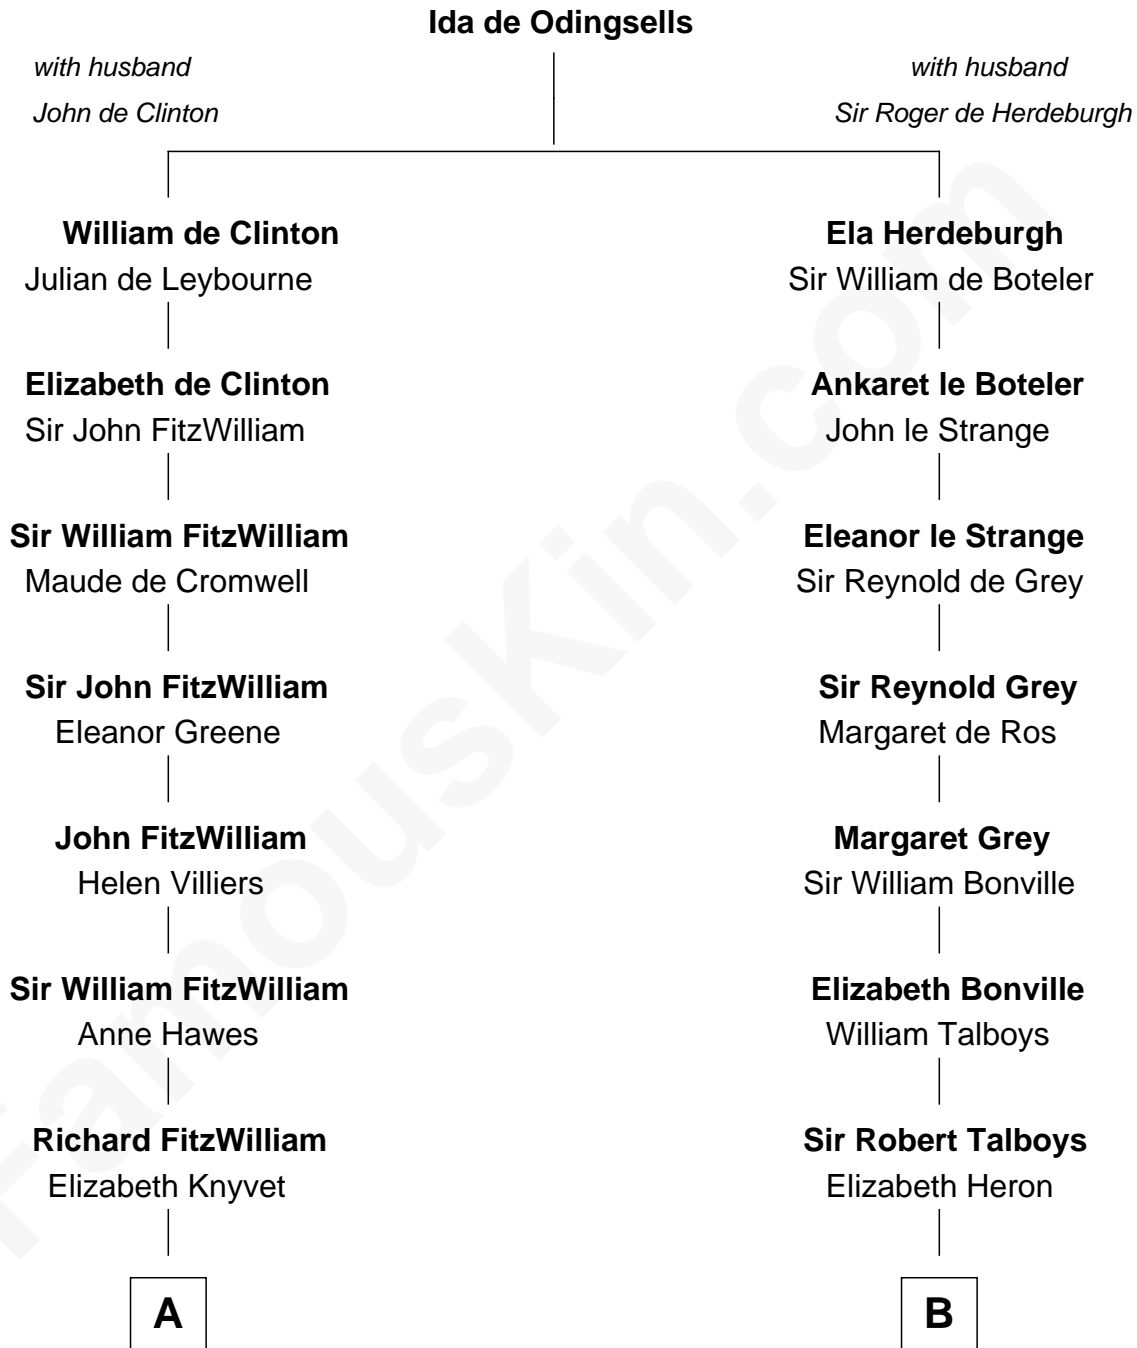

FamousKin.com

Relationship Chart of

Abigail (Smith) Adams

First Lady of President John Adams

14th cousin 4 times removed of

William Rufus Day

36th U.S. Secretary of State

C

Emily Swift Spalding

Luther Day

William Rufus Day

36th U.S. Secretary of State

FamousKin.com