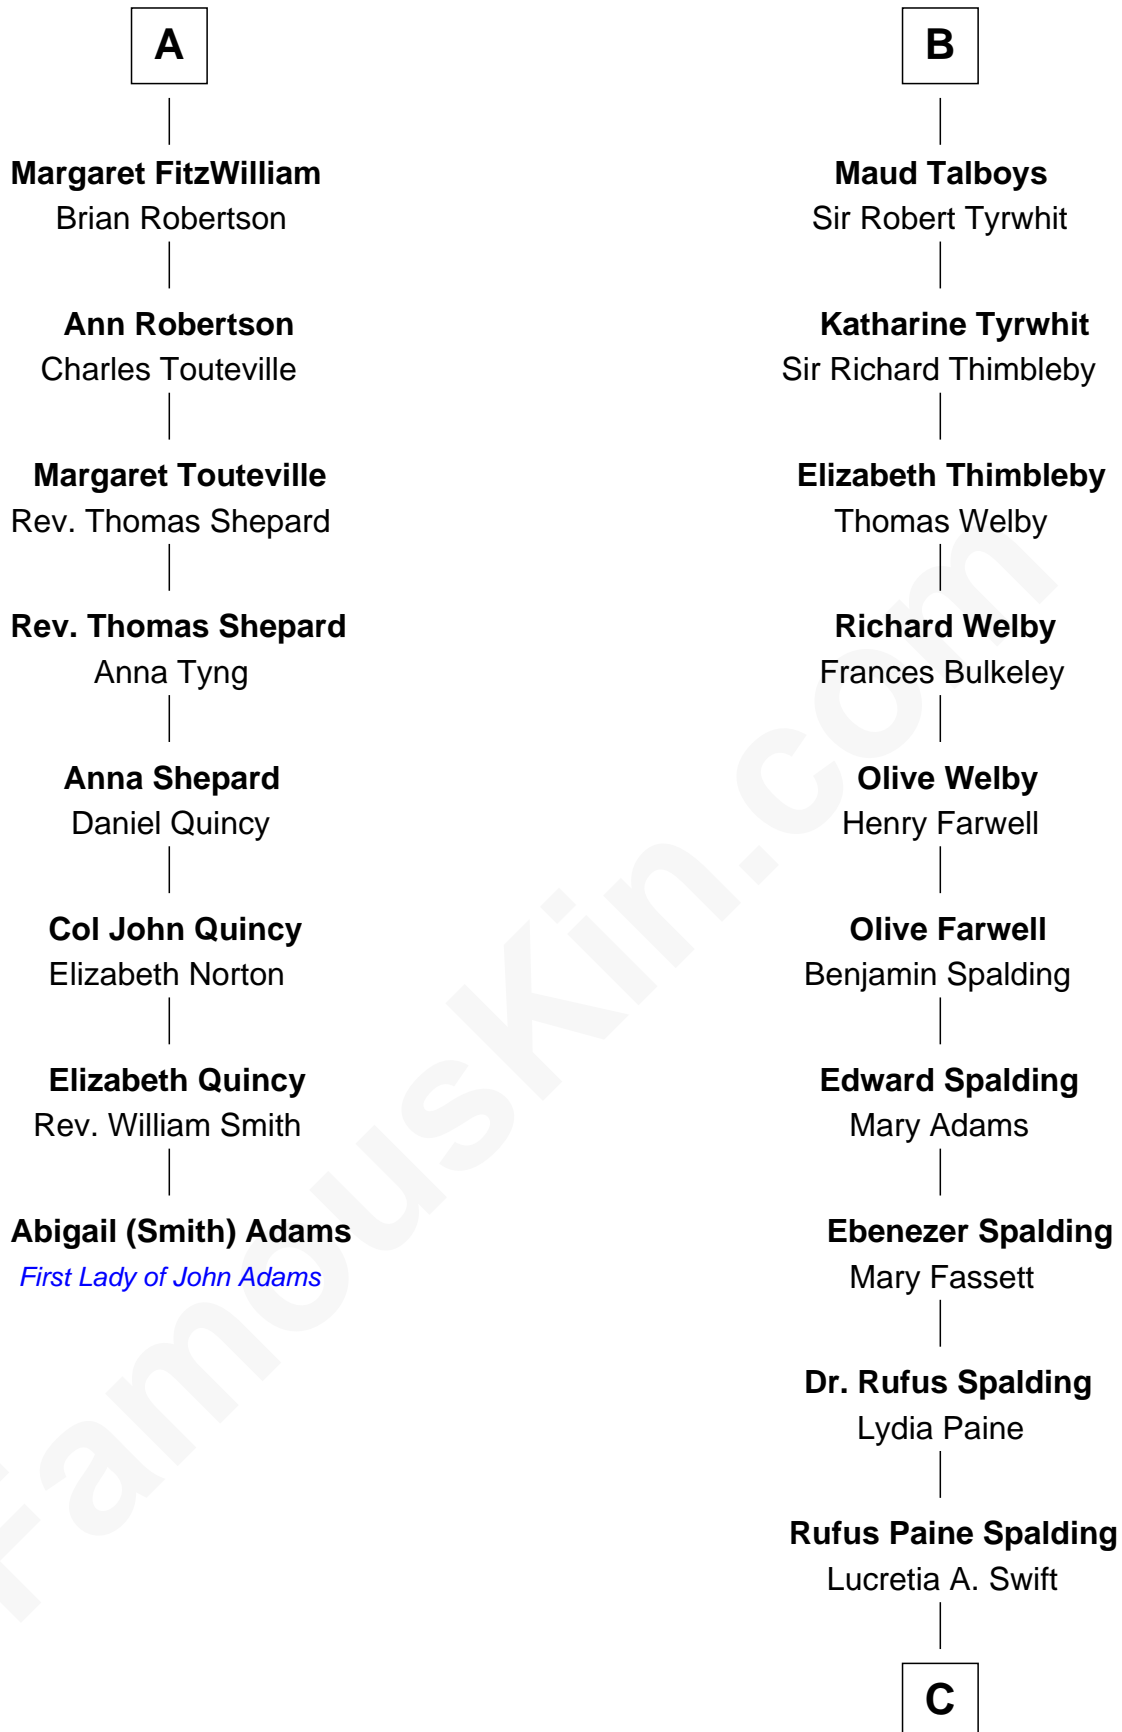

FamousKin.com

Relationship Chart of

Abigail (Smith) Adams

First Lady of President John Adams

14th cousin 4 times removed of

William Rufus Day

36th U.S. Secretary of State

C

Emily Swift Spalding

Luther Day

William Rufus Day

36th U.S. Secretary of State

FamousKin.com