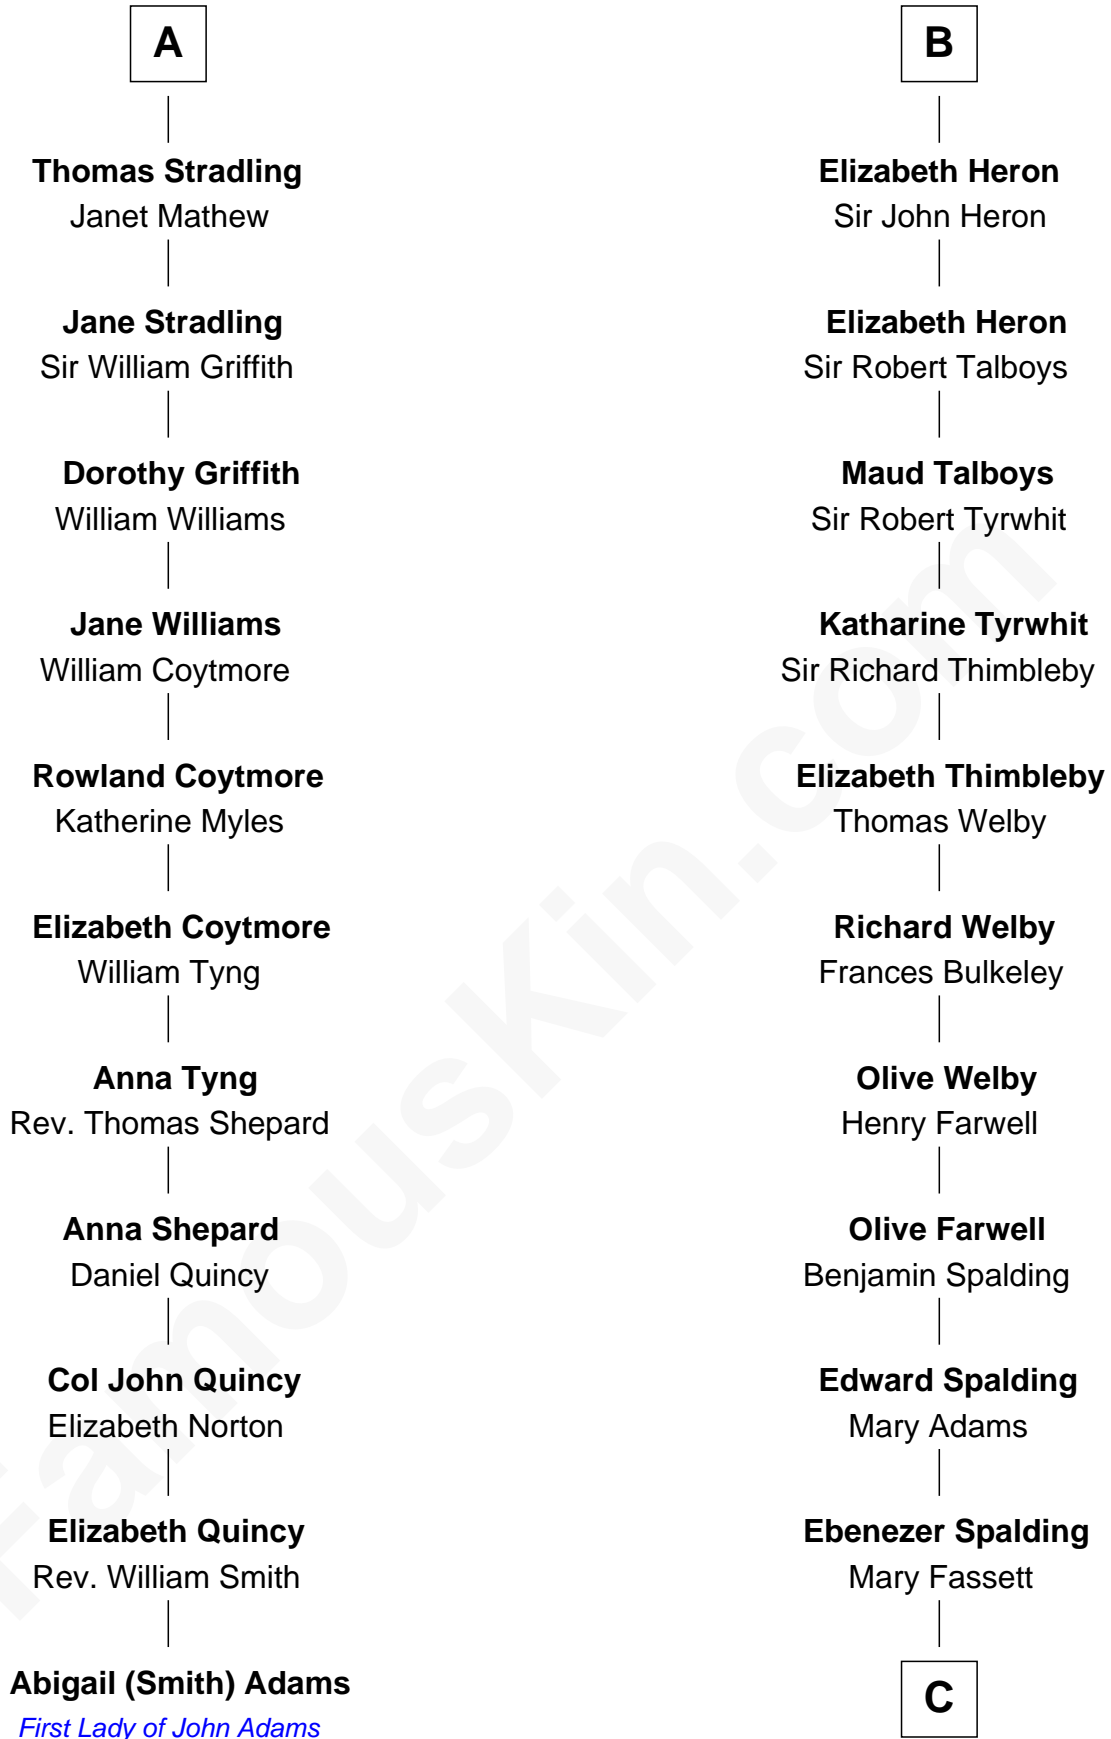

**FamousKin.com**  
**Relationship Chart of**  
**Abigail (Smith) Adams**

*First Lady of President John Adams*

**17th cousin 3 times removed of**

**William Rufus Day**

*36th U.S. Secretary of State*

**C**

**Dr. Rufus Spalding**

Lydia Paine

**Rufus Paine Spalding**

Lucretia A. Swift

**Emily Swift Spalding**

Luther Day

**William Rufus Day**

*36th U.S. Secretary of State*

FamousKin.com