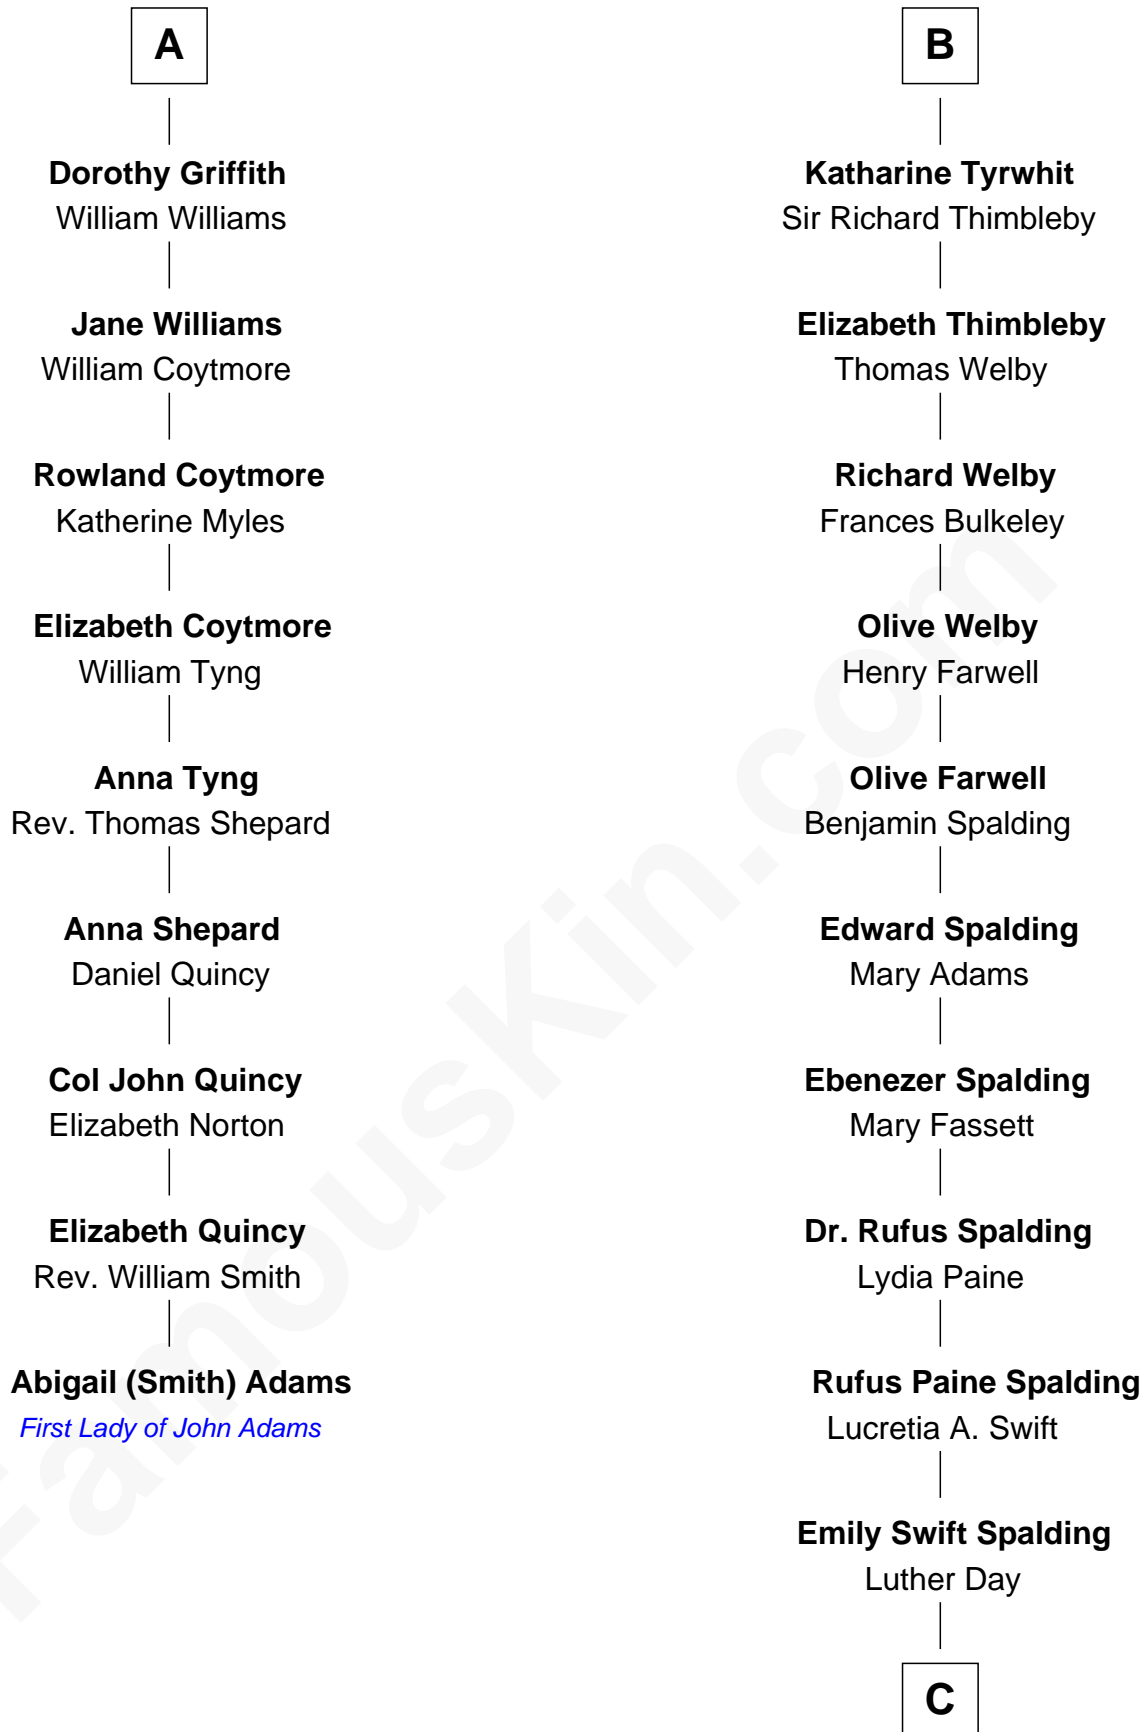

FamousKin.com

Relationship Chart of

Abigail (Smith) Adams

First Lady of President John Adams

15th cousin 6 times removed of

Anna Gunn

TV and Movie Actress

Bartholomew de Badlesmere

Sir Thomas Stanley

Margaret Stanley

Sir William Troutbeck

Joan Troutbeck

Sir William Griffith

Sir William Griffith

Jane Stradling

A

Margaret de Badlesmere

Sir John de Tivetot

Sir Robert de Tivetot

Margaret Deincourt

Elizabeth de Tivetot

Sir Philip le Despencer

Margery Despencer

Sir Roger Wentworth

Agnes Wentworth

Sir Robert Constable

Anne Constable

William Tyrwhit

Sir Robert Tyrwhit

Maud Talboys

B

C