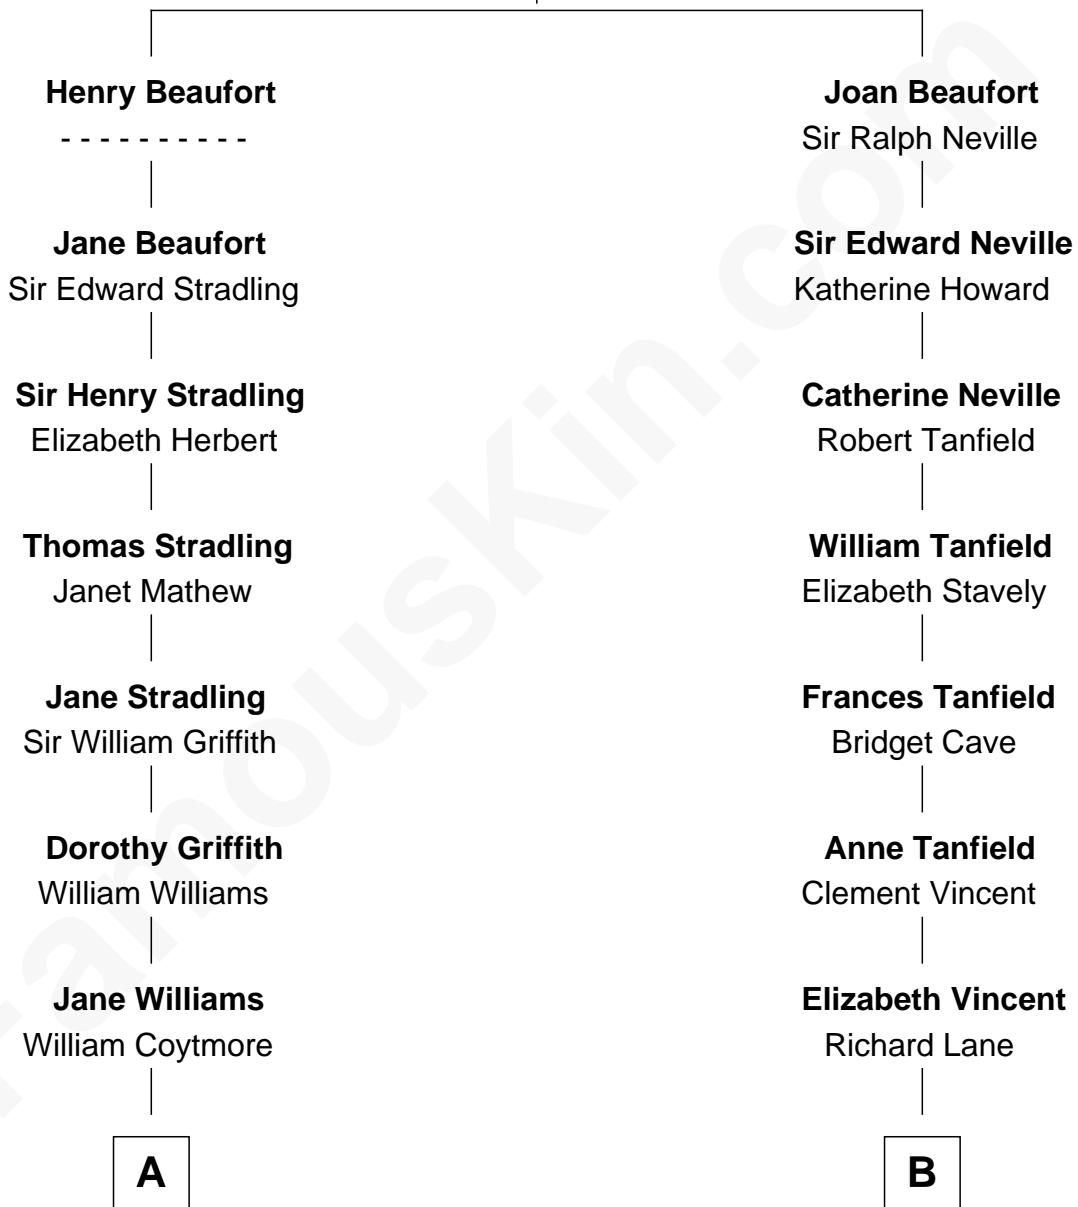

# FamousKin.com Relationship Chart of

**Abigail (Smith) Adams**

*First Lady of President John Adams*

13th cousin 6 times removed of

**Mary Chapin Carpenter**

*Singer and Songwriter*

**John of Gaunt**  
Katherine Roet

**C**

**Harrison Marshall Robertson**

Mary MacKenzie

**Mary Bowie Robertson**

Chapin Carpenter

**Mary Chapin Carpenter**

*Singer and Songwriter*

FamousKin.com