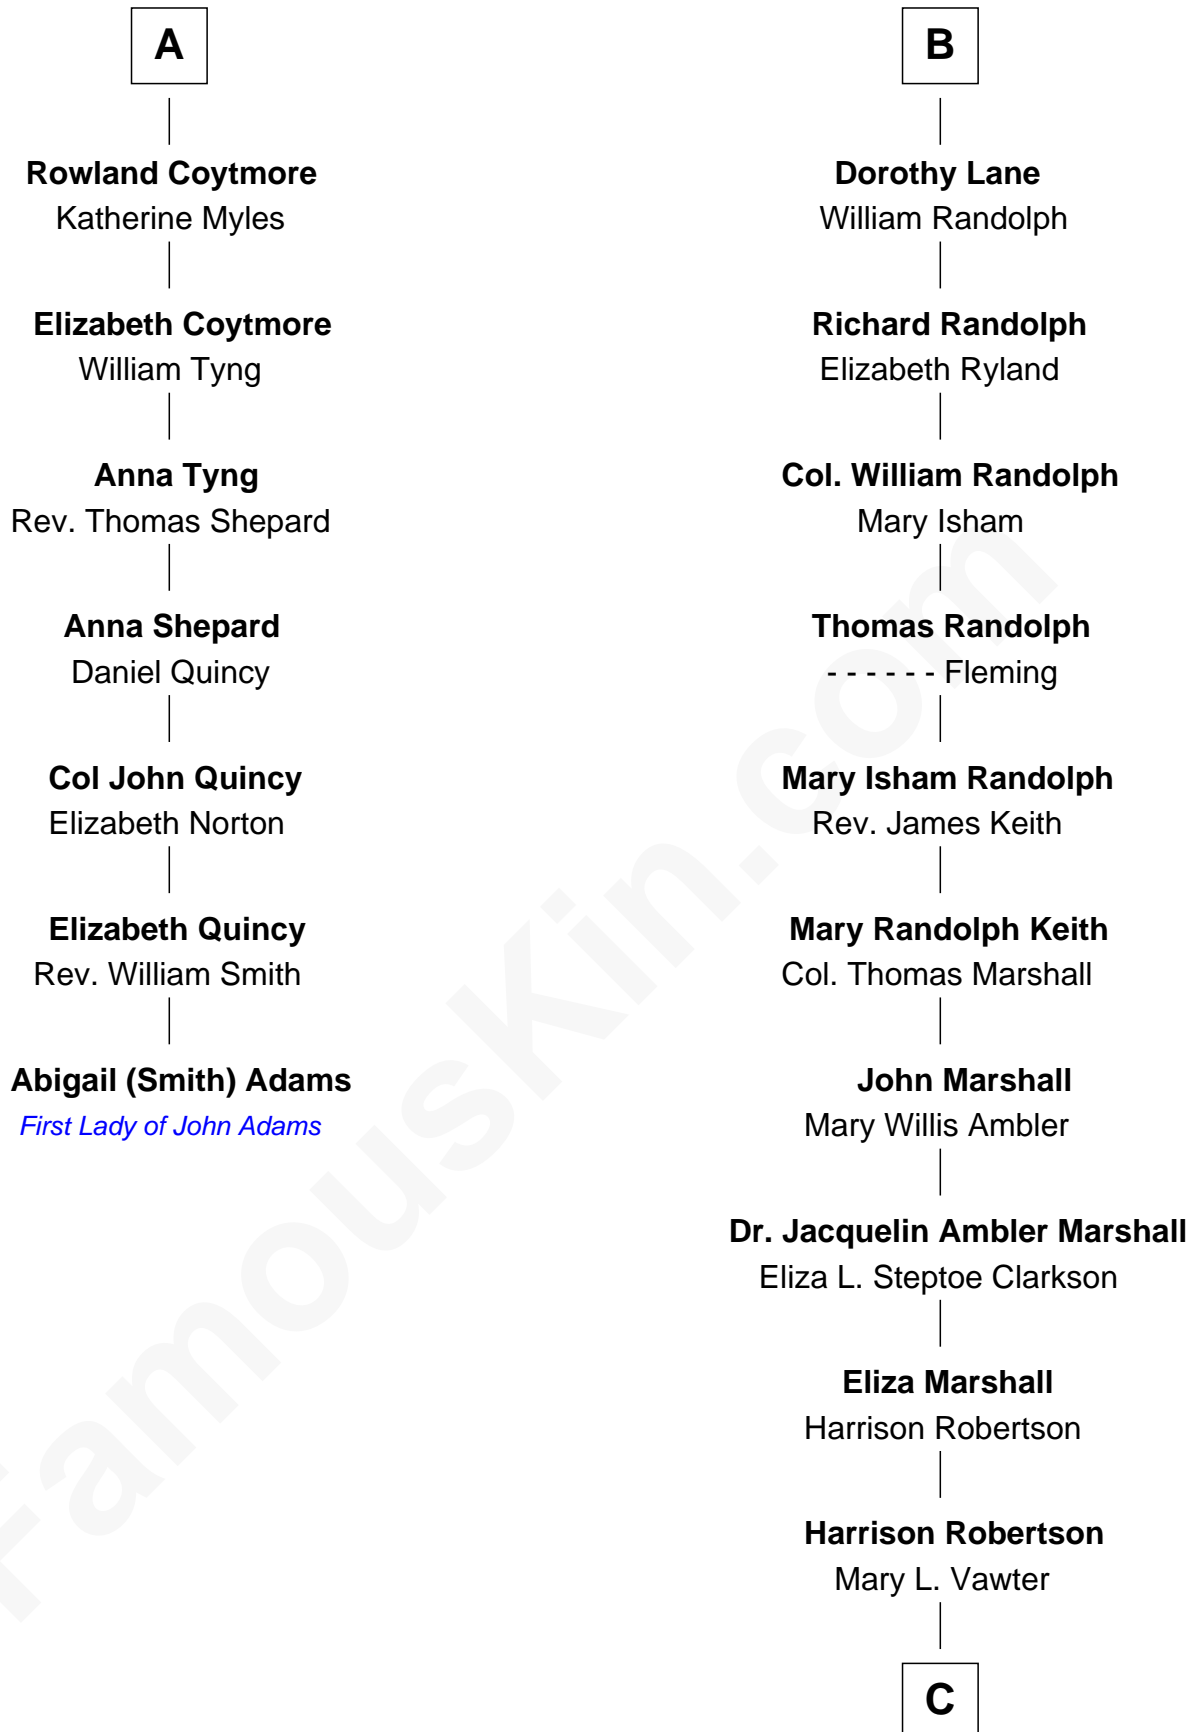

# FamousKin.com Relationship Chart of

**Abigail (Smith) Adams**

*First Lady of President John Adams*

13th cousin 6 times removed of

**Mary Chapin Carpenter**

*Singer and Songwriter*

**John of Gaunt**  
Katherine Roet

**C**

**Harrison Marshall Robertson**

Mary MacKenzie

**Mary Bowie Robertson**

Chapin Carpenter

**Mary Chapin Carpenter**

*Singer and Songwriter*

FamousKin.com