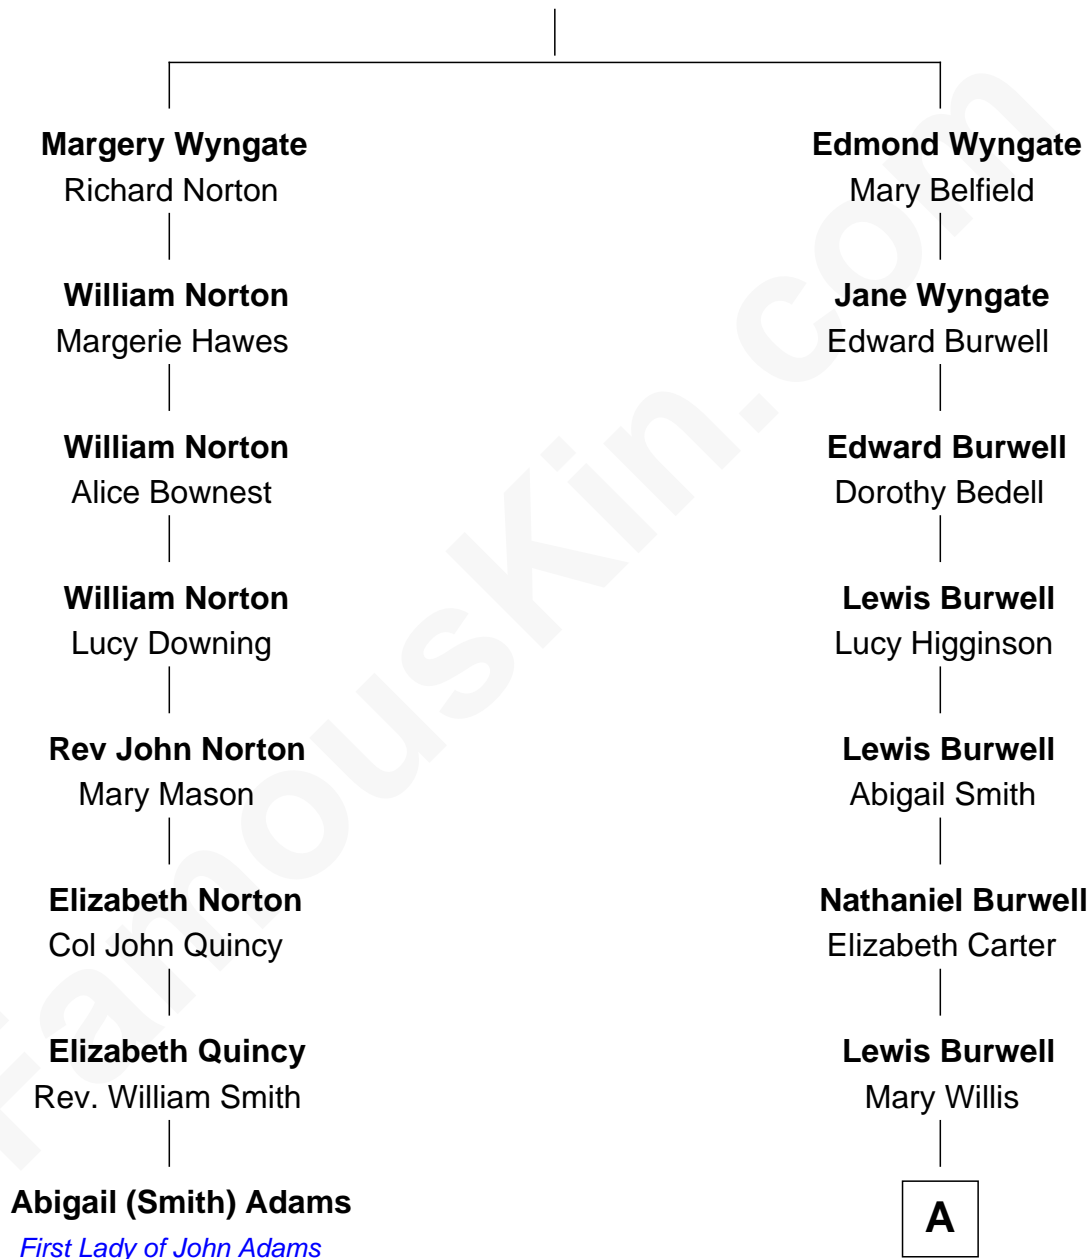

FamousKin.com

Relationship Chart of

Abigail (Smith) Adams

First Lady of President John Adams

7th cousin 7 times removed of

Mary Chapin Carpenter

Singer and Songwriter

Robert Wyngate

Joan Porter

A

Rebecca Lewis Burwell

Col. Jacquelin Ambler

Mary Willis Ambler

John Marshall

Dr. Jacquelin Ambler Marshall

Eliza L. Steptoe Clarkson