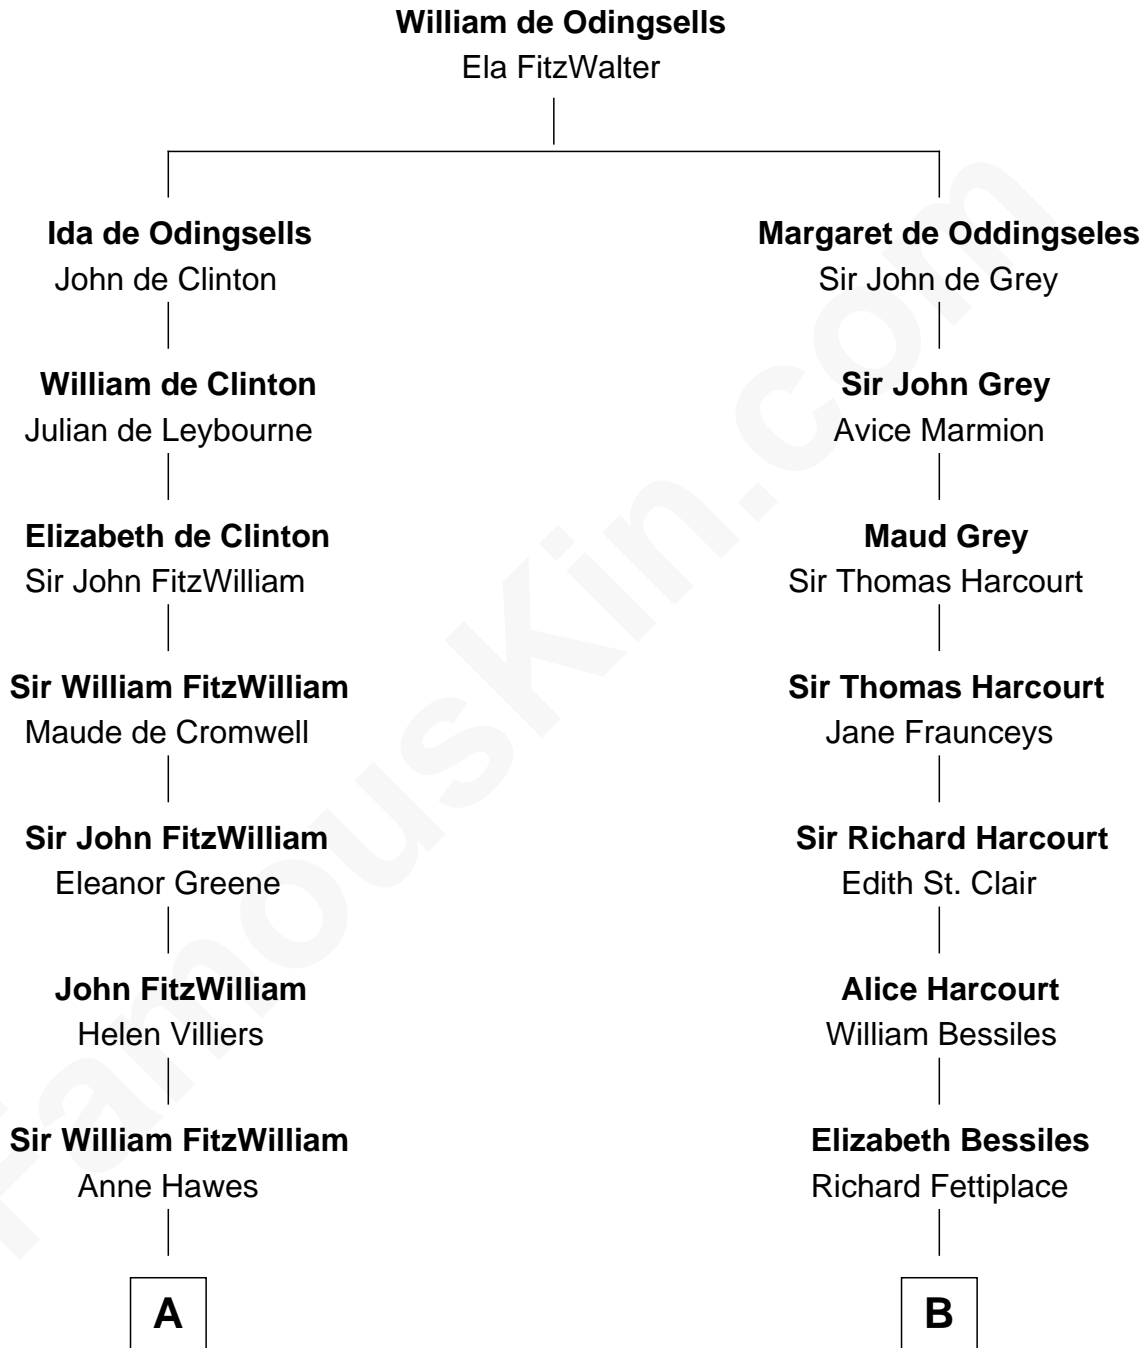

FamousKin.com

Relationship Chart of

Abigail (Smith) Adams

First Lady of President John Adams

15th cousin 3 times removed of

Oliver Wendell Holmes, Jr.

U.S. Supreme Court Justice

C

—
Oliver Wendell Holmes

Amelia Lee Jackson

—
Oliver Wendell Holmes, Jr.

U.S. Supreme Court Justice

FamousKin.com