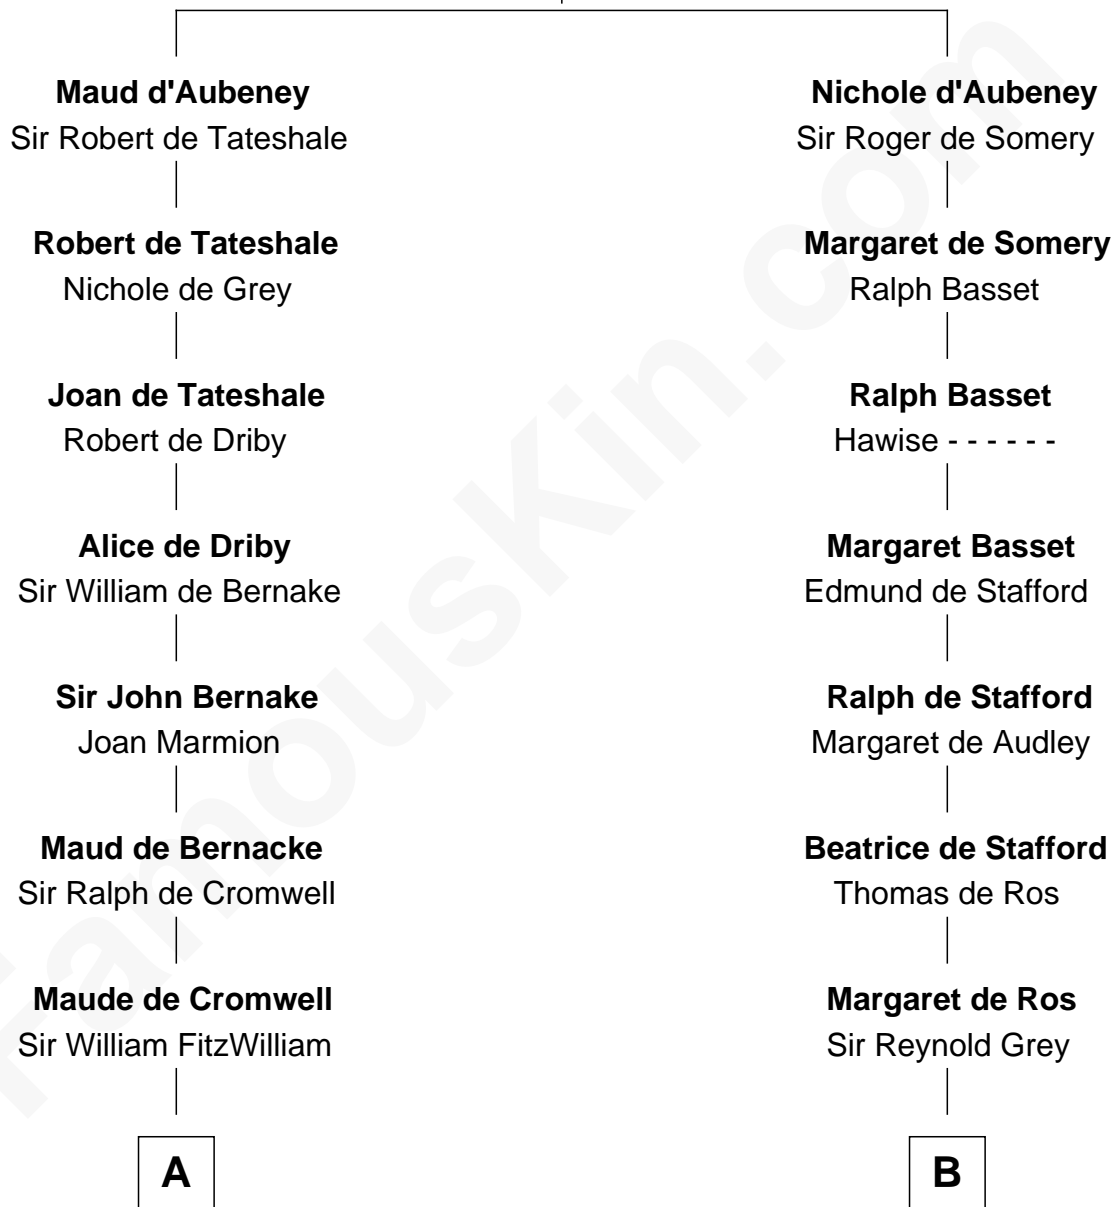

## Relationship Chart of

### Abigail (Smith) Adams

First Lady of President John Adams

18th cousin 3 times removed of

### Oliver Wendell Holmes, Sr.

American "Fireside" Poet

**William d'Aubenev**

Mabel of Chester

**C**

**Elizabeth Quincy**  
Rev. William Smith

**Abigail (Smith) Adams**  
*First Lady of John Adams*

**D**