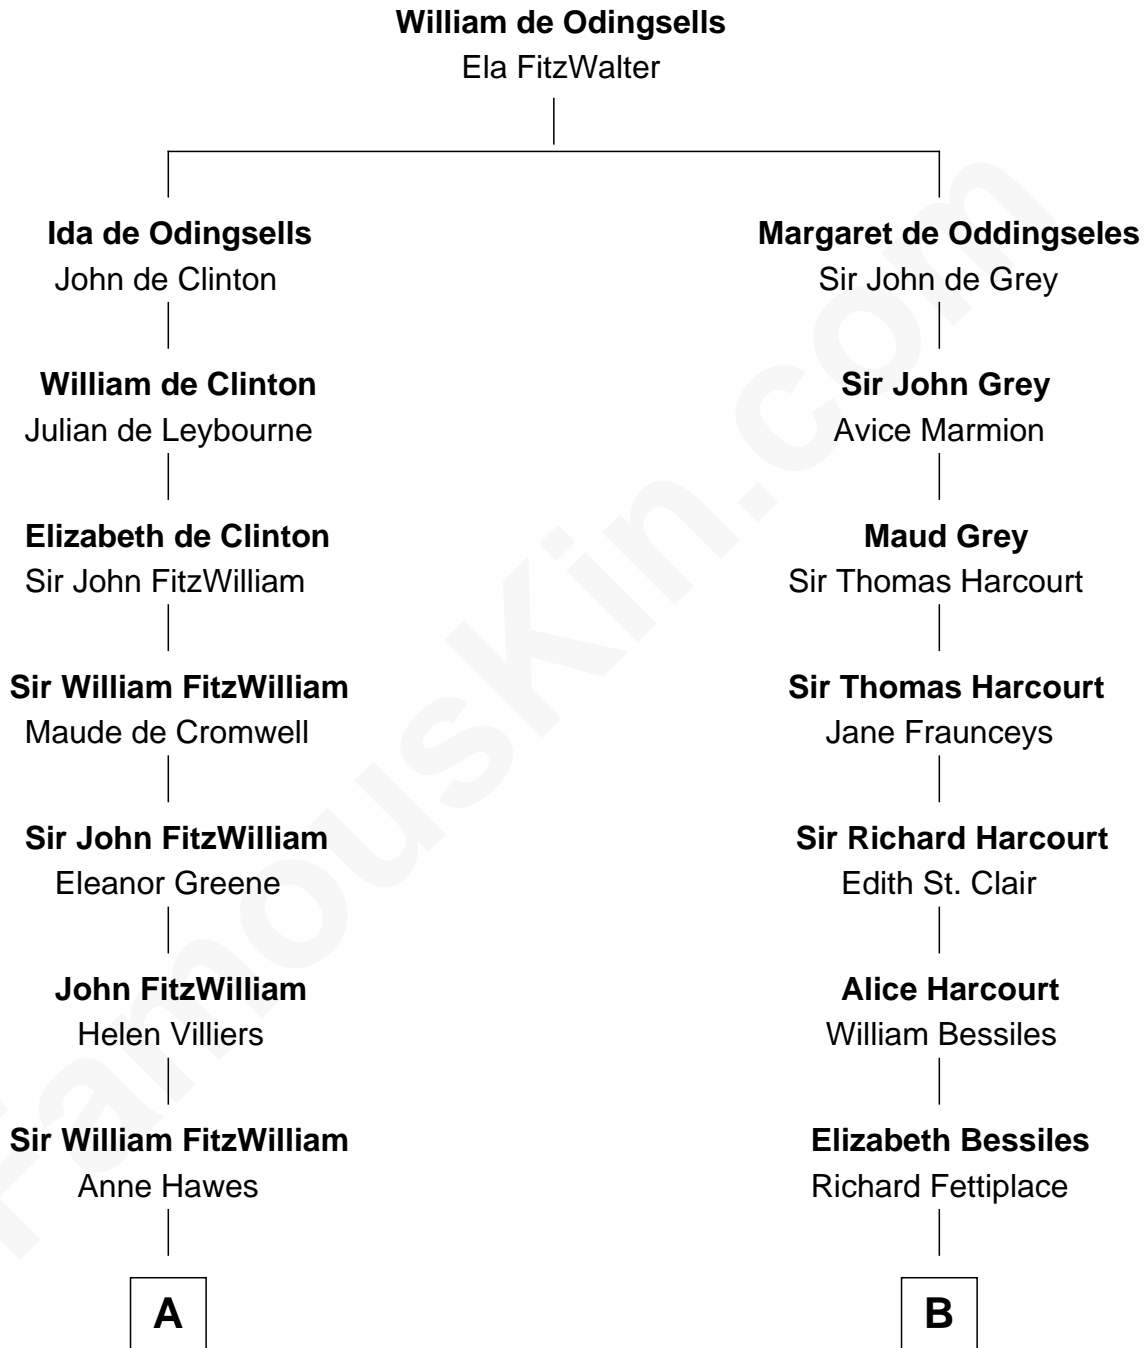

Endicott Peabody

62nd Governor of Massachusetts