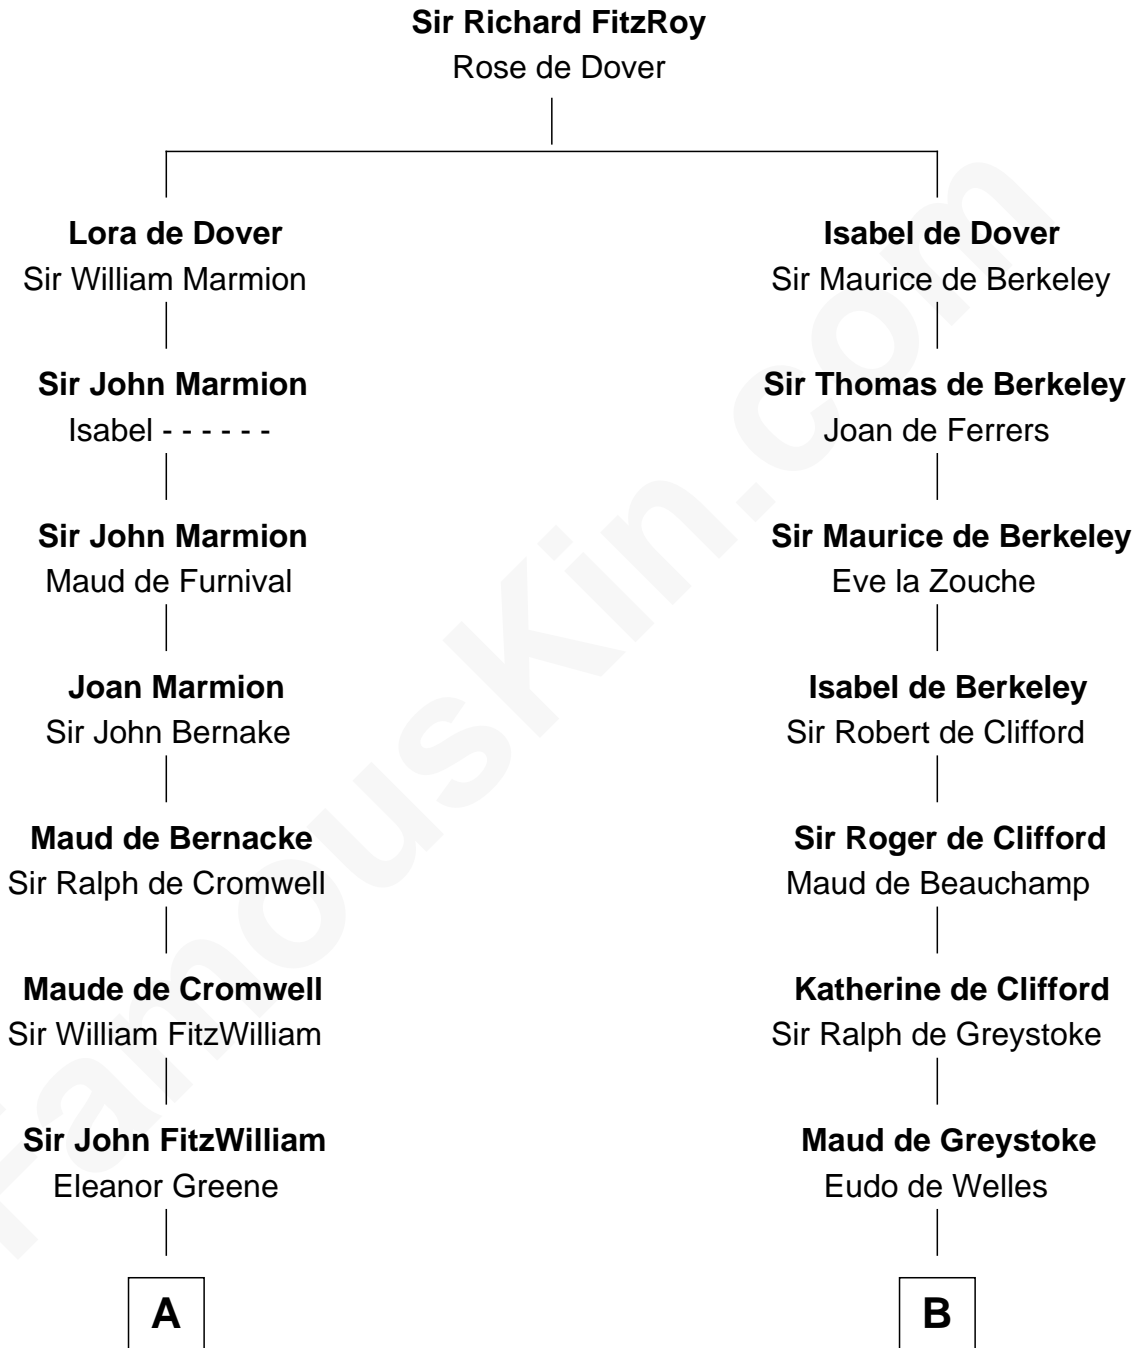

FamousKin.com

Relationship Chart of

Abigail (Smith) Adams

First Lady of President John Adams

17th cousin 3 times removed of

Ichabod Goodwin

27th Governor of New Hampshire

C

Elisha Hill

Mary Plaisted

Hannah Hill

Dominicus Goodwin

Samuel Goodwin

Anna Thompson Gerrish

Ichabod Goodwin

27th Governor of New Hampshire