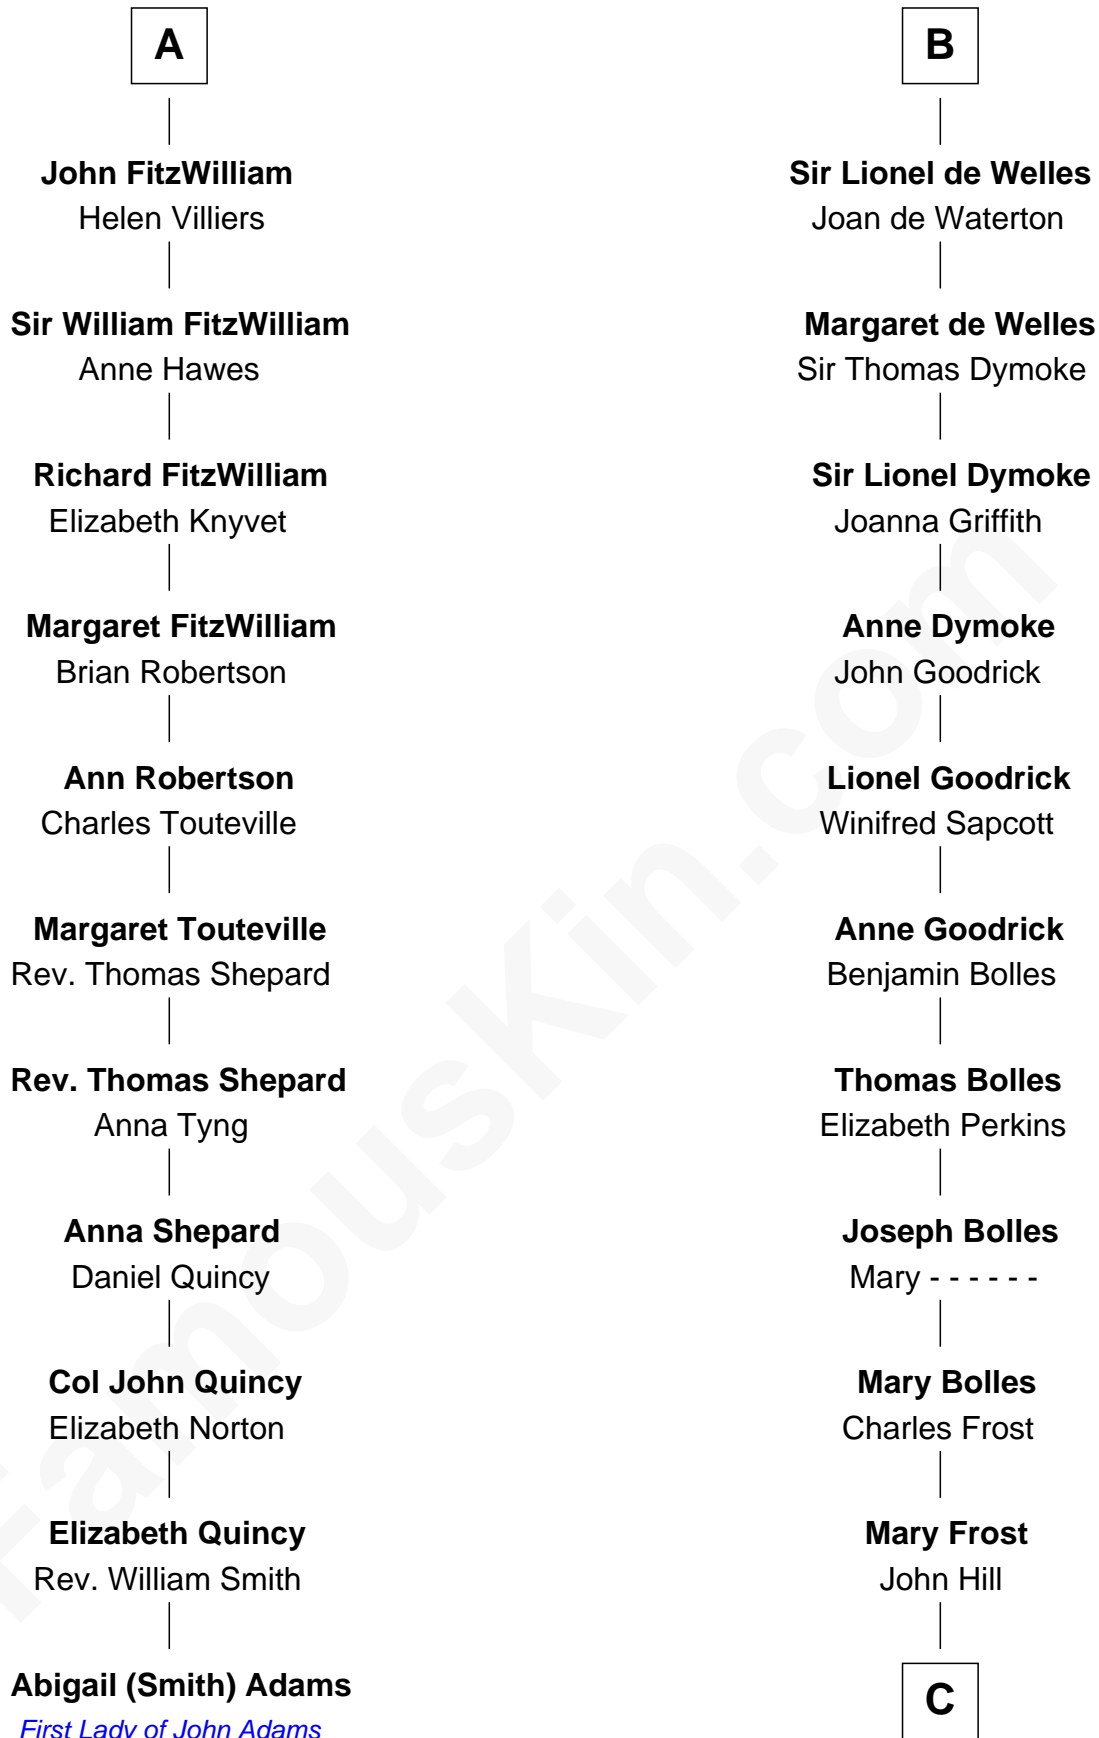

FamousKin.com

Relationship Chart of

Abigail (Smith) Adams

First Lady of President John Adams

17th cousin 3 times removed of

Ichabod Goodwin

27th Governor of New Hampshire

C

Elisha Hill

Mary Plaisted

Hannah Hill

Dominicus Goodwin

Samuel Goodwin

Anna Thompson Gerrish

Ichabod Goodwin

27th Governor of New Hampshire