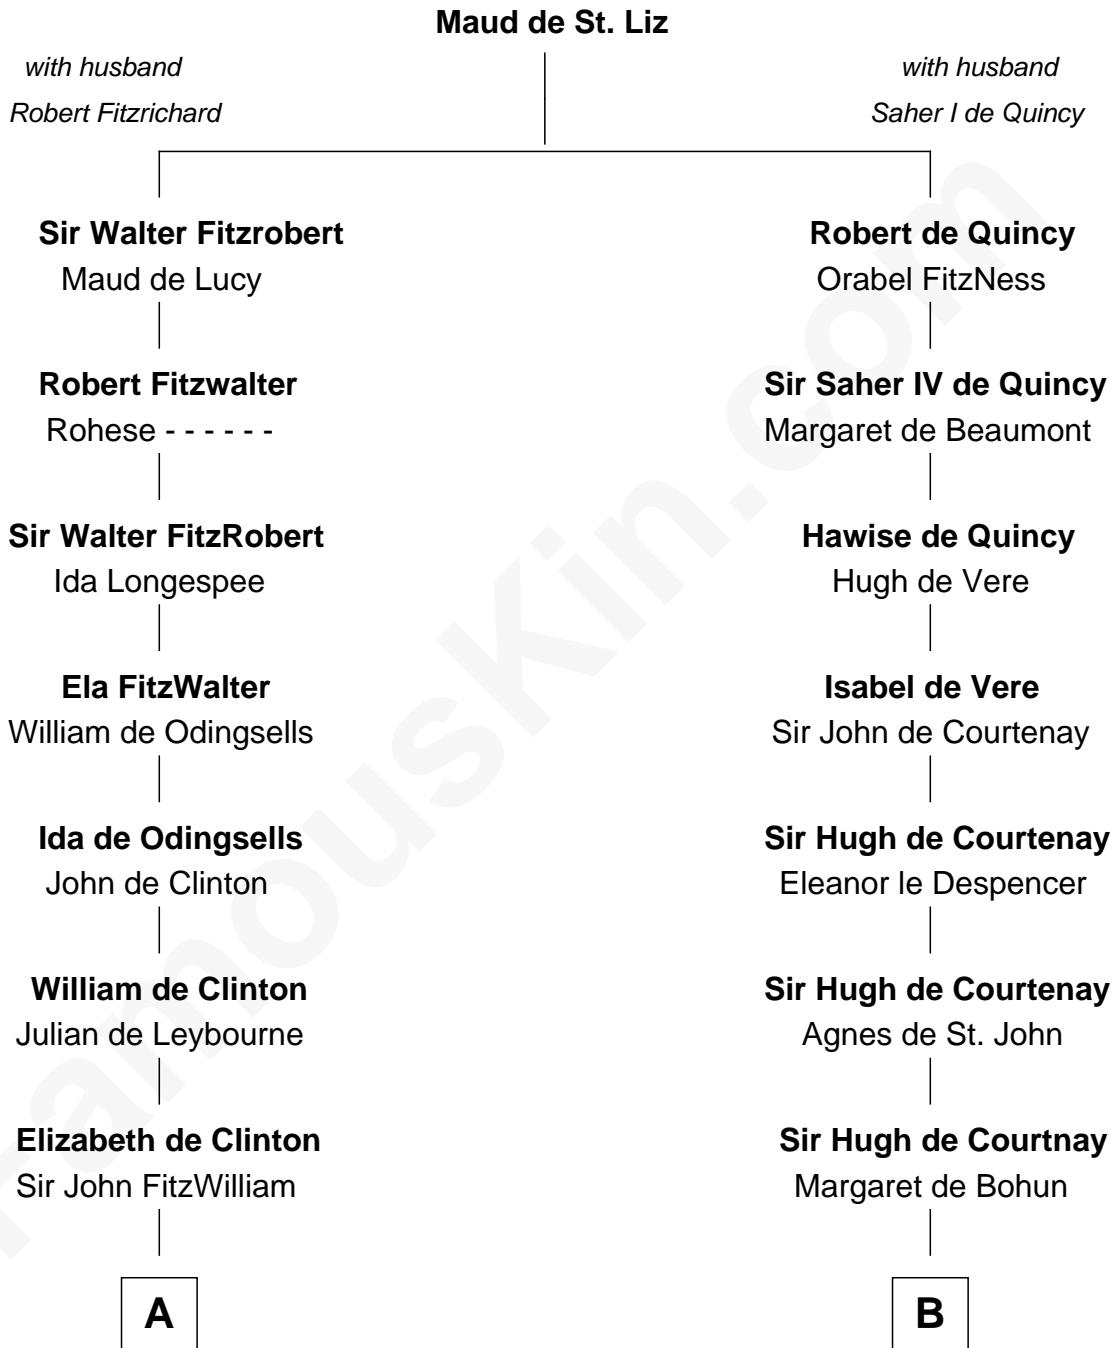

FamousKin.com

Relationship Chart of

Abigail (Smith) Adams

First Lady of President John Adams

19th cousin 2 times removed of

Ichabod Goodwin

27th Governor of New Hampshire

C

Anna Thompson Gerrish
Samuel Goodwin

Ichabod Goodwin
27th Governor of New Hampshire

FamousKin.com