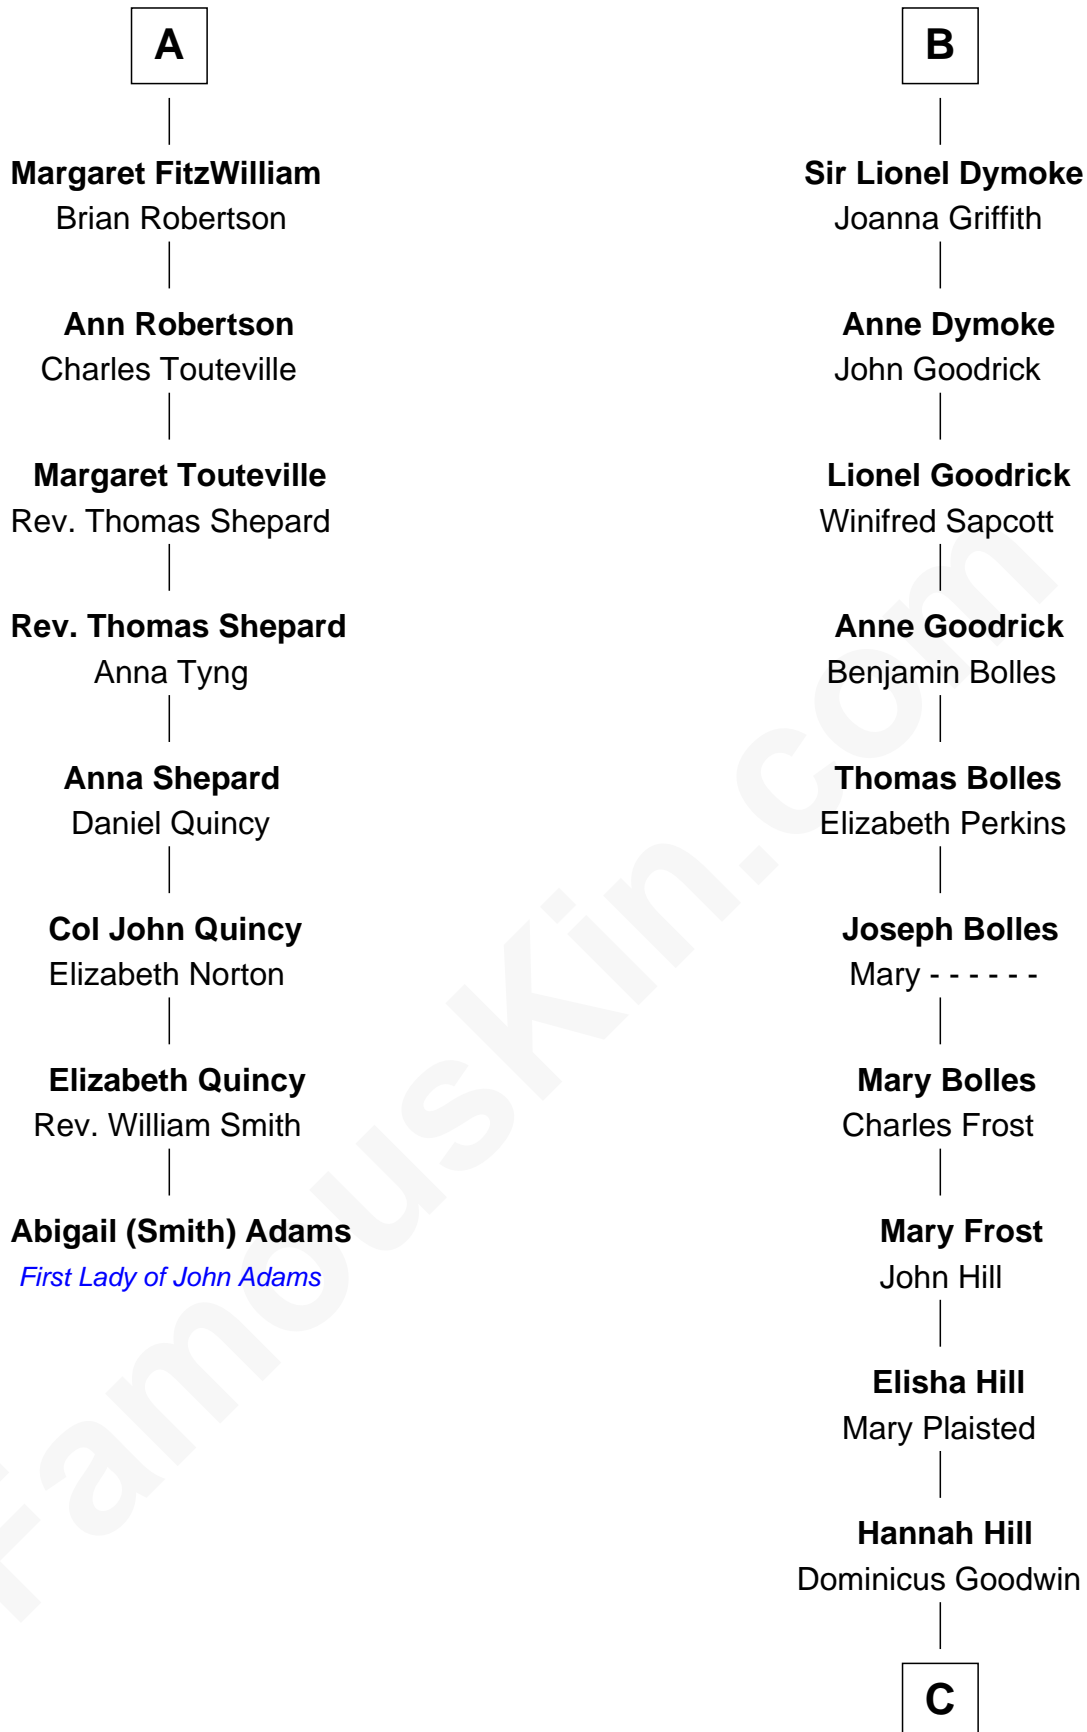

FamousKin.com

Relationship Chart of

Abigail (Smith) Adams

First Lady of President John Adams

14th cousin 4 times removed of

Ichabod Goodwin

27th Governor of New Hampshire

C

Samuel Goodwin

Anna Thompson Gerrish

Ichabod Goodwin

27th Governor of New Hampshire

FamousKin.com