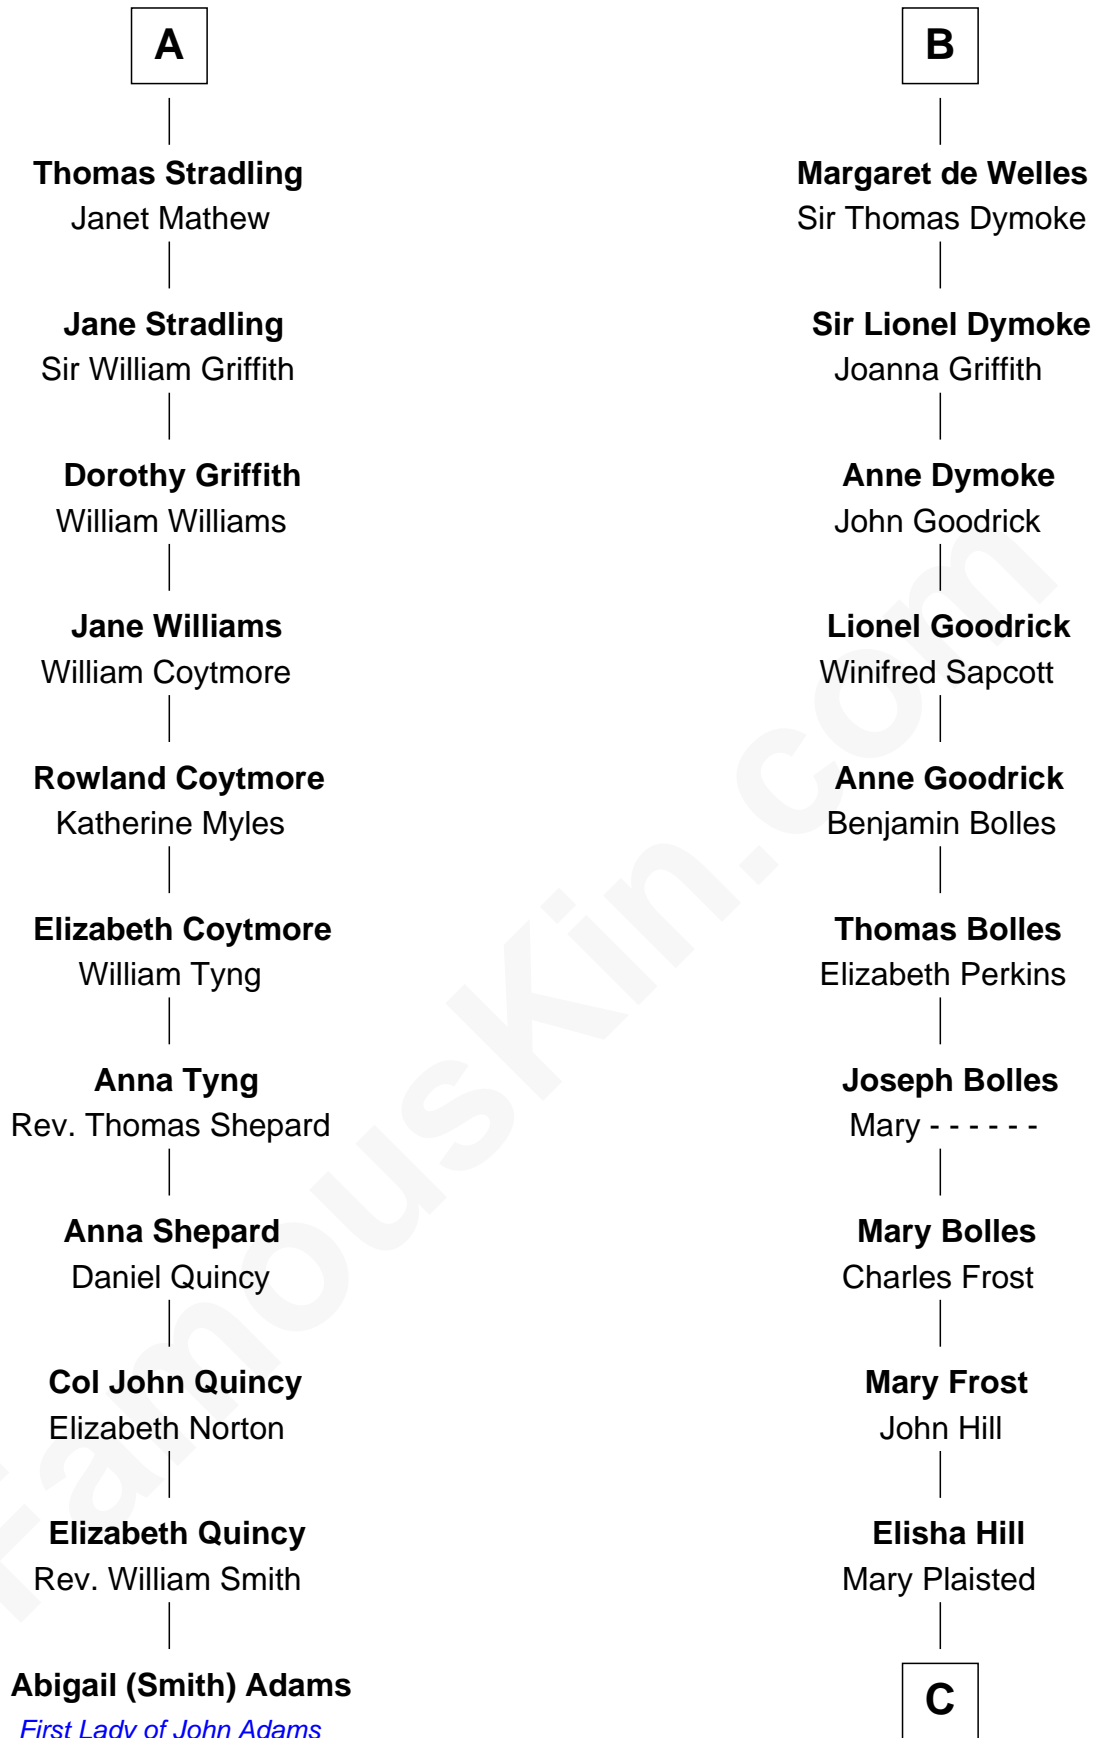

FamousKin.com

Relationship Chart of

Abigail (Smith) Adams

First Lady of President John Adams

17th cousin 2 times removed of

Ichabod Goodwin

27th Governor of New Hampshire

C

Hannah Hill

Dominicus Goodwin

Samuel Goodwin

Anna Thompson Gerrish

Ichabod Goodwin

27th Governor of New Hampshire

FamousKin.com