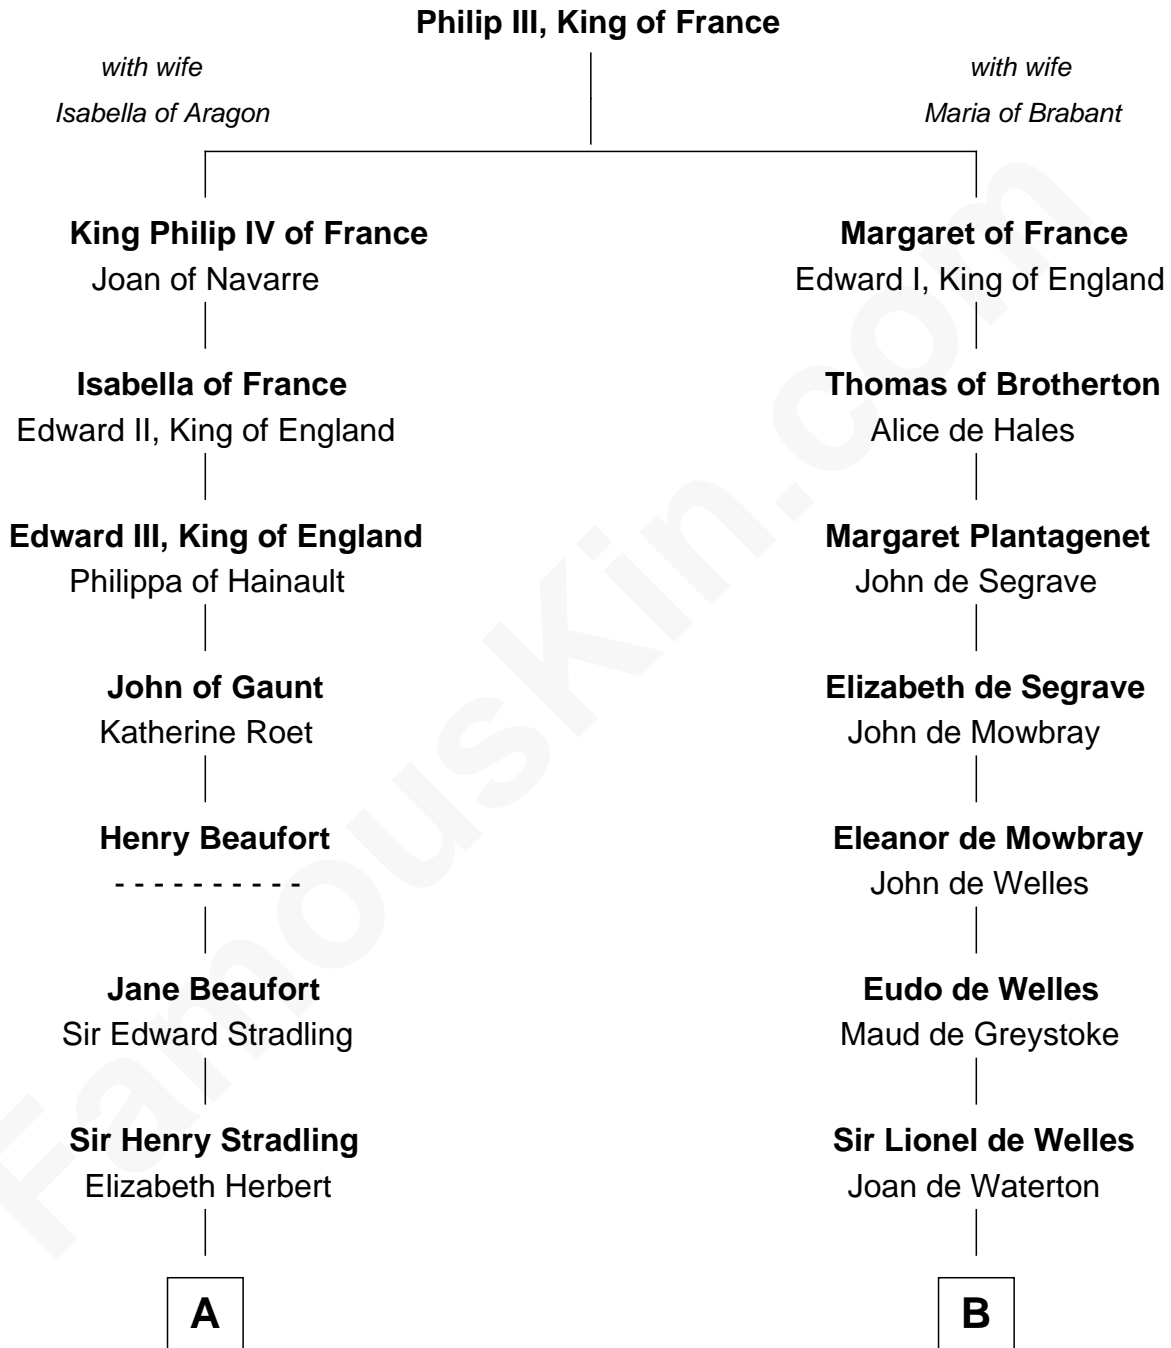

FamousKin.com

Relationship Chart of

Abigail (Smith) Adams

First Lady of President John Adams

17th cousin 2 times removed of

Ichabod Goodwin

27th Governor of New Hampshire

C

Hannah Hill

Dominicus Goodwin

Samuel Goodwin

Anna Thompson Gerrish

Ichabod Goodwin

27th Governor of New Hampshire

FamousKin.com