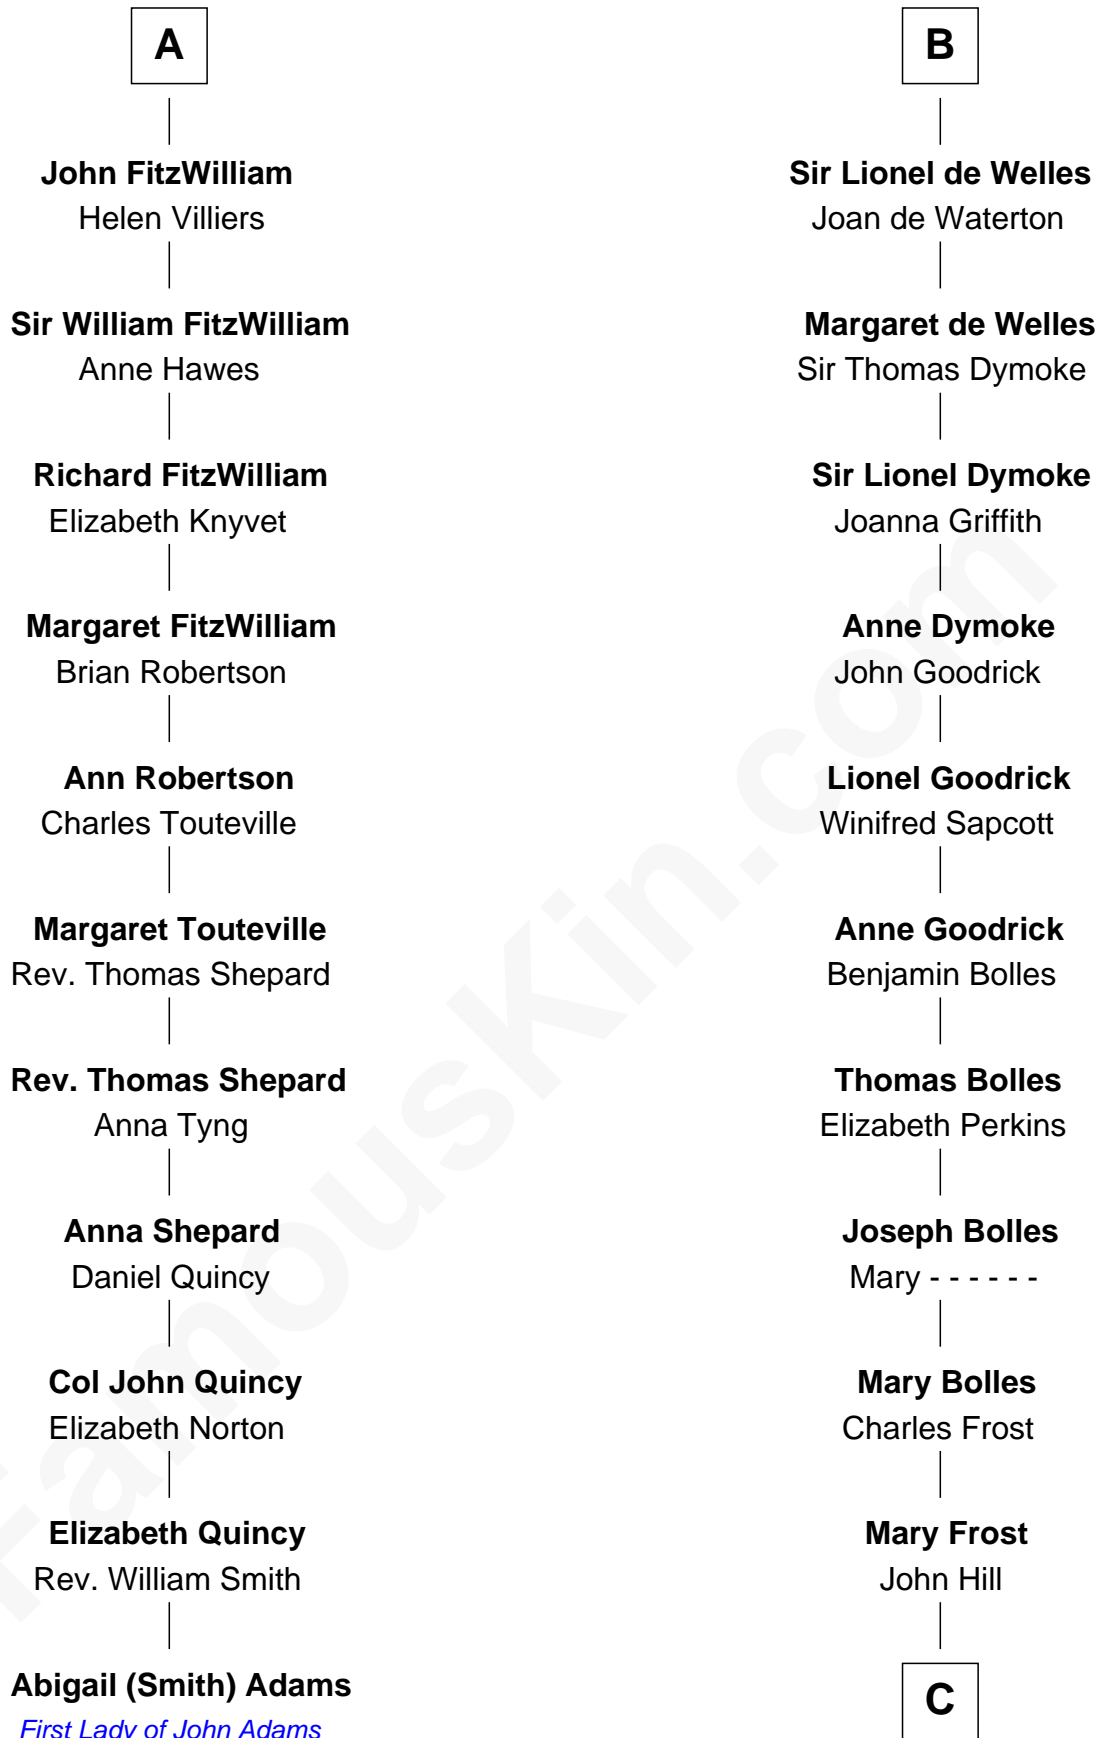

FamousKin.com

Relationship Chart of

Abigail (Smith) Adams

First Lady of President John Adams

17th cousin 3 times removed of

Ichabod Goodwin

27th Governor of New Hampshire

Sir William Longespee

Ela of Salisbury

C

—
Elisha Hill

Mary Plaisted
—

Hannah Hill

Dominicus Goodwin
—

Samuel Goodwin

Anna Thompson Gerrish
—