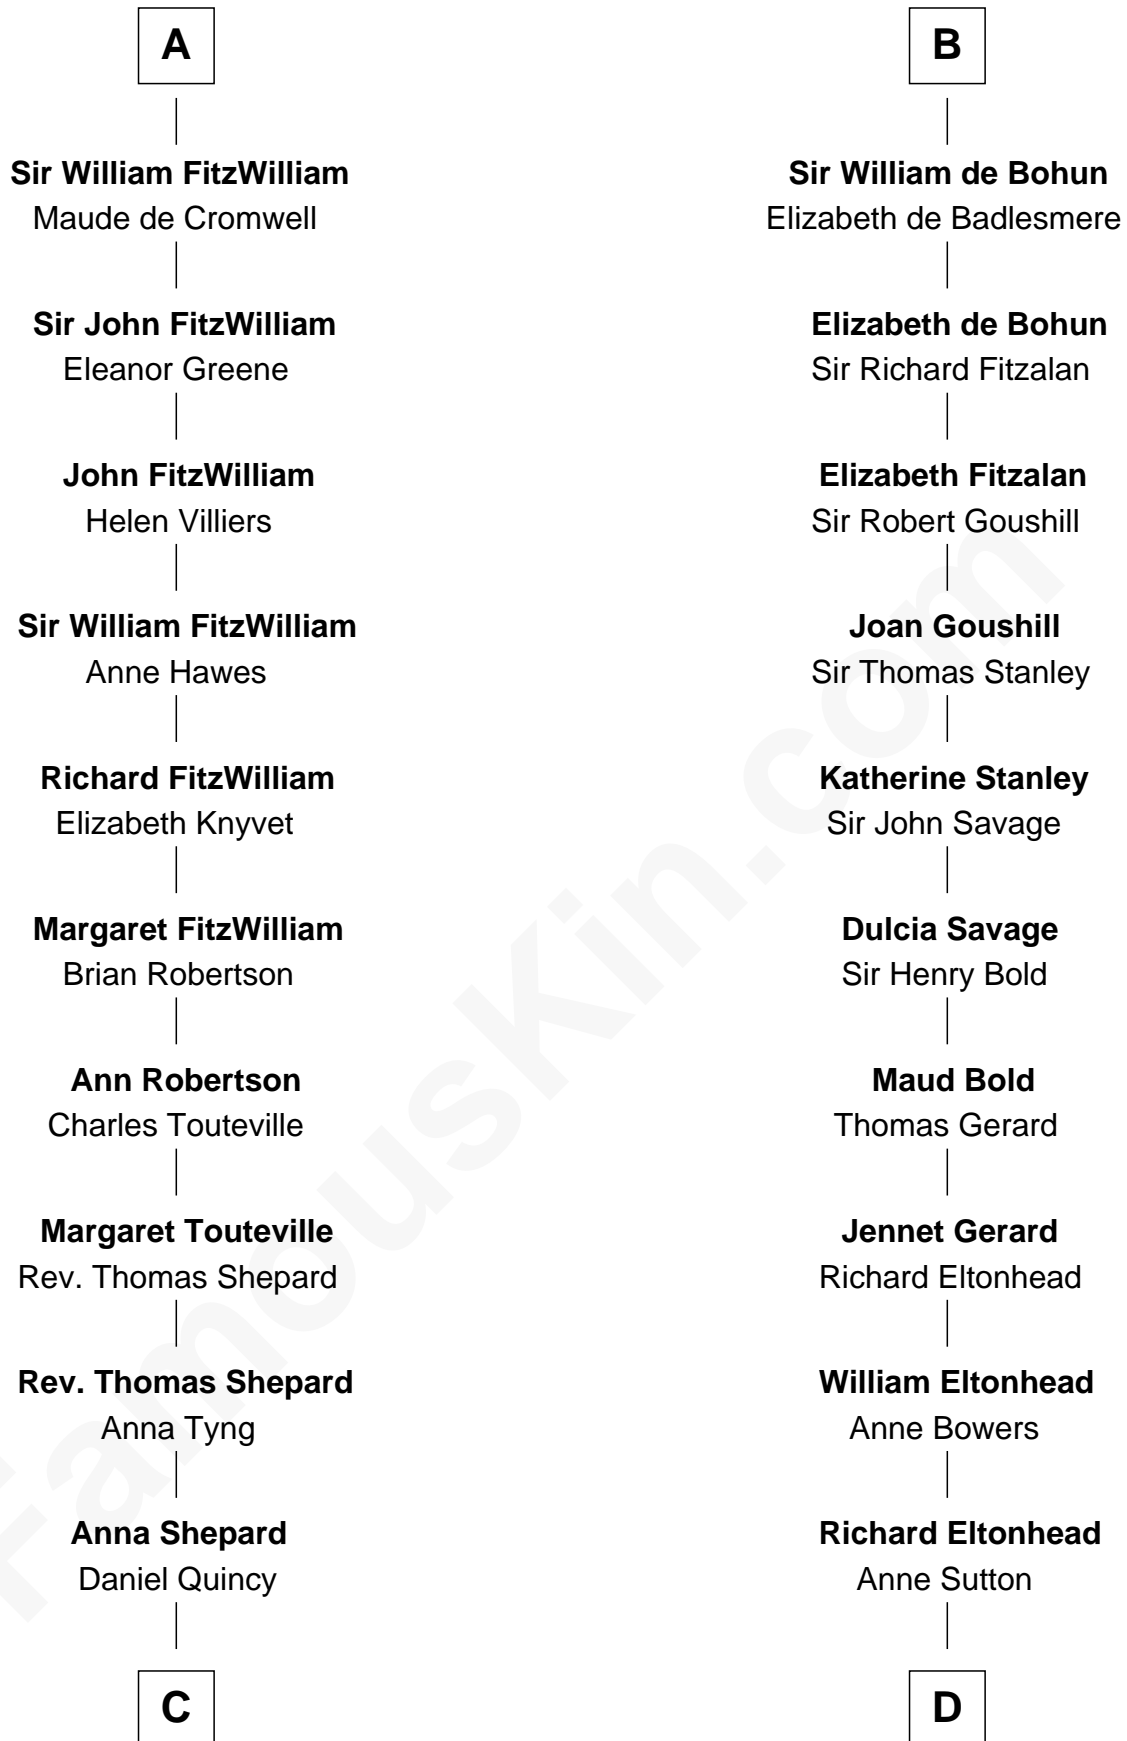

FamousKin.com

Relationship Chart of

Abigail (Smith) Adams

First Lady of President John Adams

19th cousin 1 time removed of

Richard Henry Lee

Signer of the Declaration of Independence

C

Col John Quincy
Elizabeth Norton

Elizabeth Quincy
Rev. William Smith

Abigail (Smith) Adams
First Lady of John Adams

D

Alice Eltonhead
Henry Corbin

Laetitia Corbin
Richard Lee

Gov. Thomas Lee
Hannah Ludwell

Richard Henry Lee
Signer of Declaration of Independence