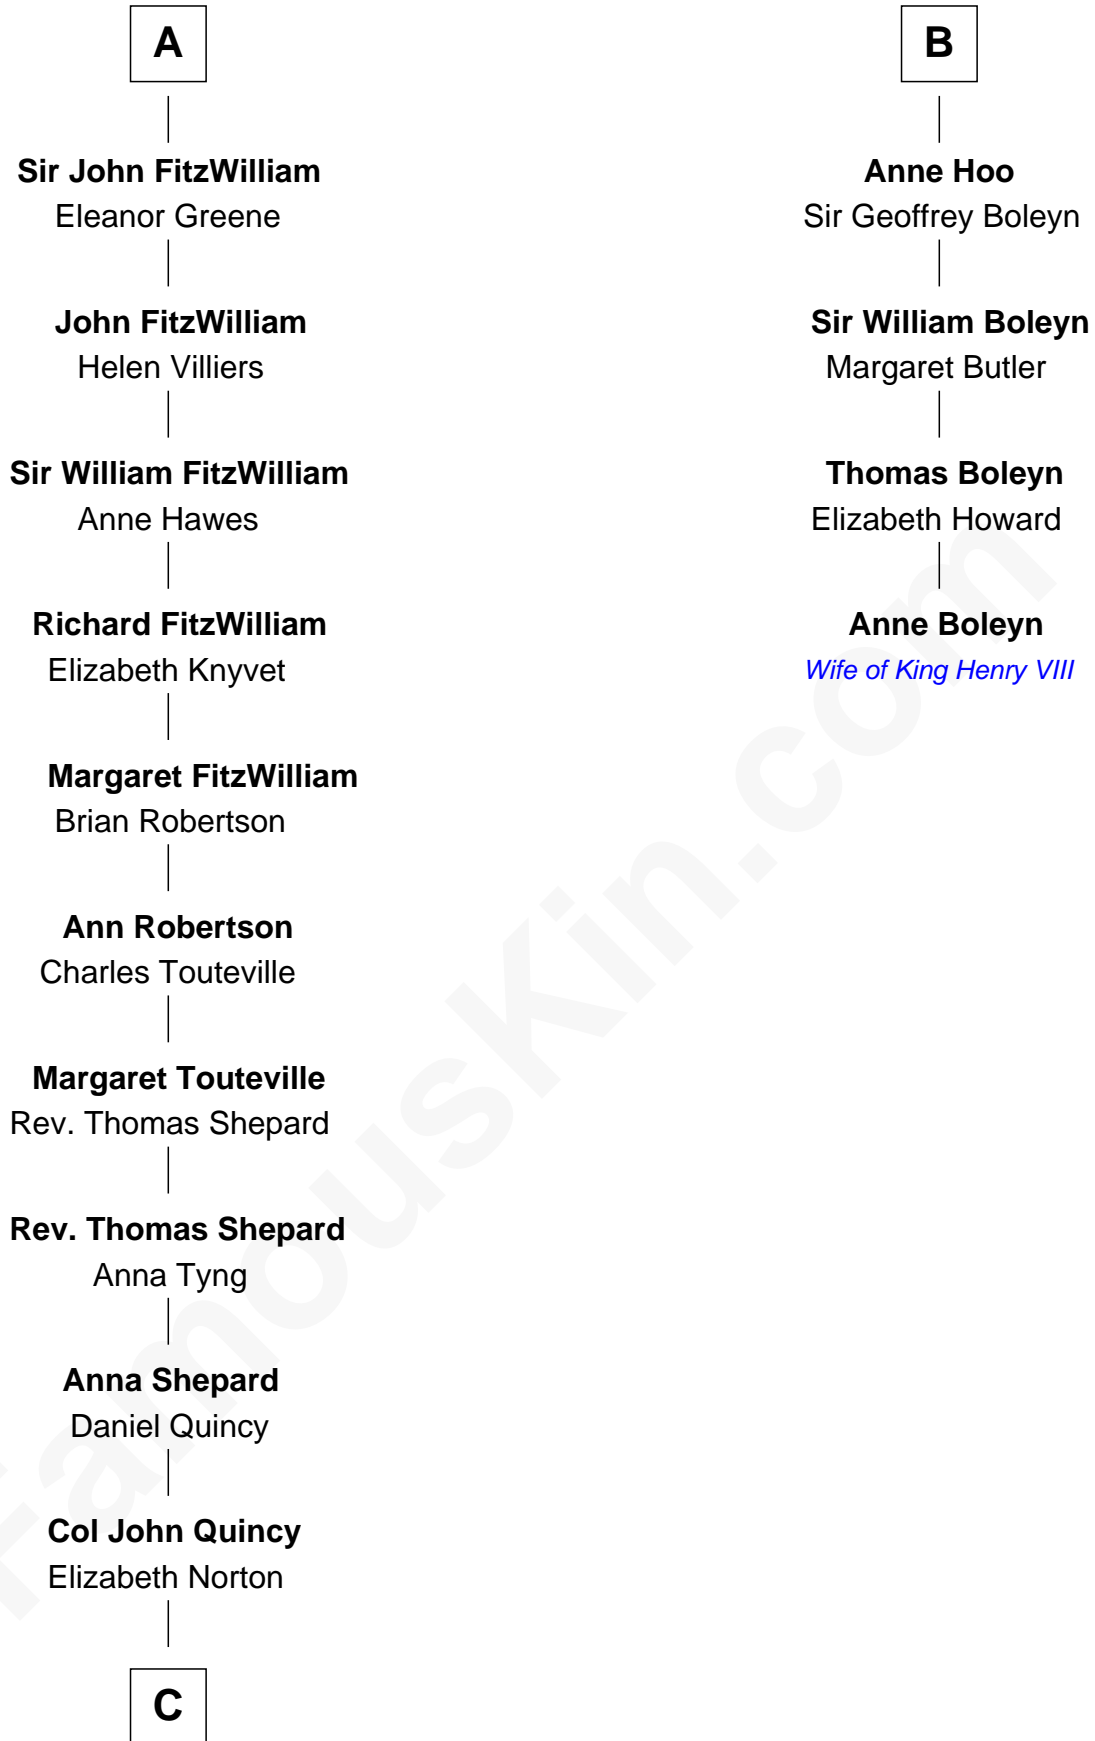

FamousKin.com

Relationship Chart of

Abigail (Smith) Adams

First Lady of President John Adams

10th cousin 8 times removed of

Anne Boleyn

2nd Wife of King Henry VIII

William d'Aubenev

Mabel of Chester

C

Elizabeth Quincy
Rev. William Smith

Abigail (Smith) Adams
First Lady of John Adams

FamousKin.com