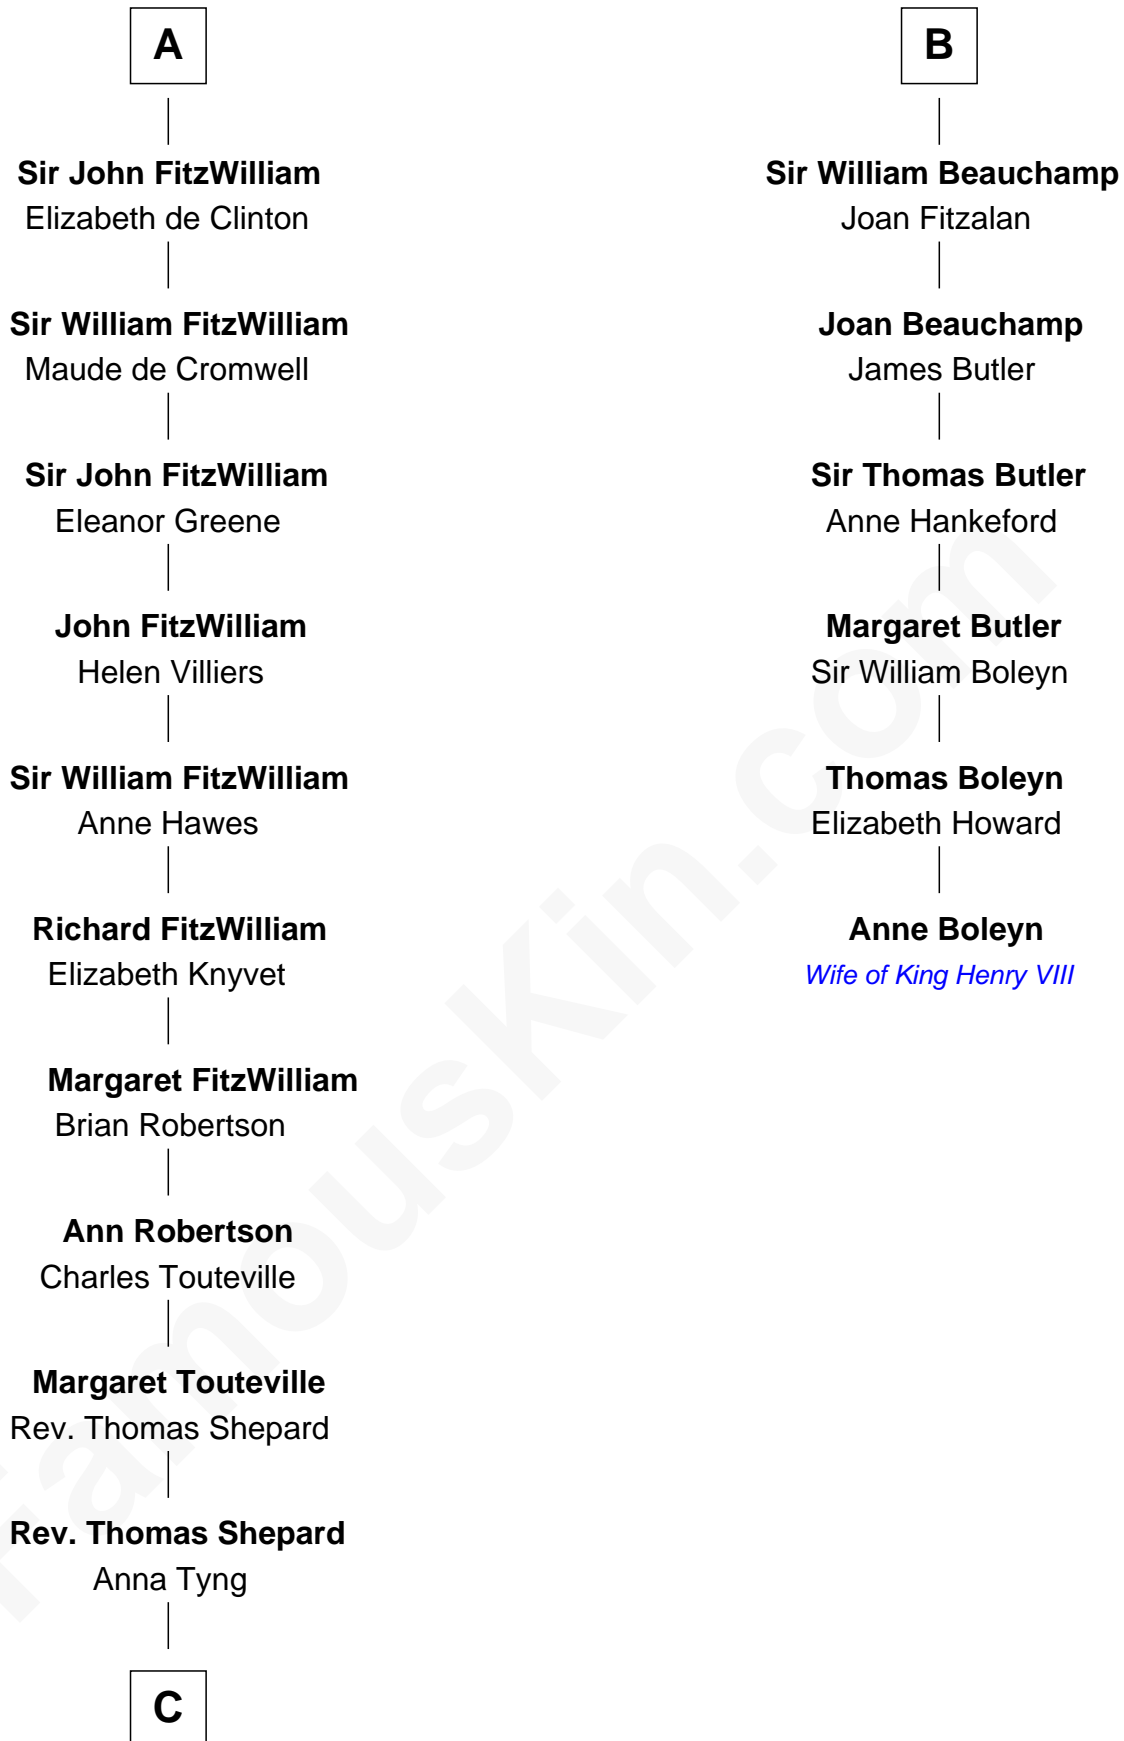

FamousKin.com

Relationship Chart of

Abigail (Smith) Adams

First Lady of President John Adams

12th cousin 8 times removed of

Anne Boleyn

2nd Wife of King Henry VIII

C

—
Anna Shepard

Daniel Quincy

—
Col John Quincy

Elizabeth Norton

—
Elizabeth Quincy

Rev. William Smith

—
Abigail (Smith) Adams

First Lady of John Adams