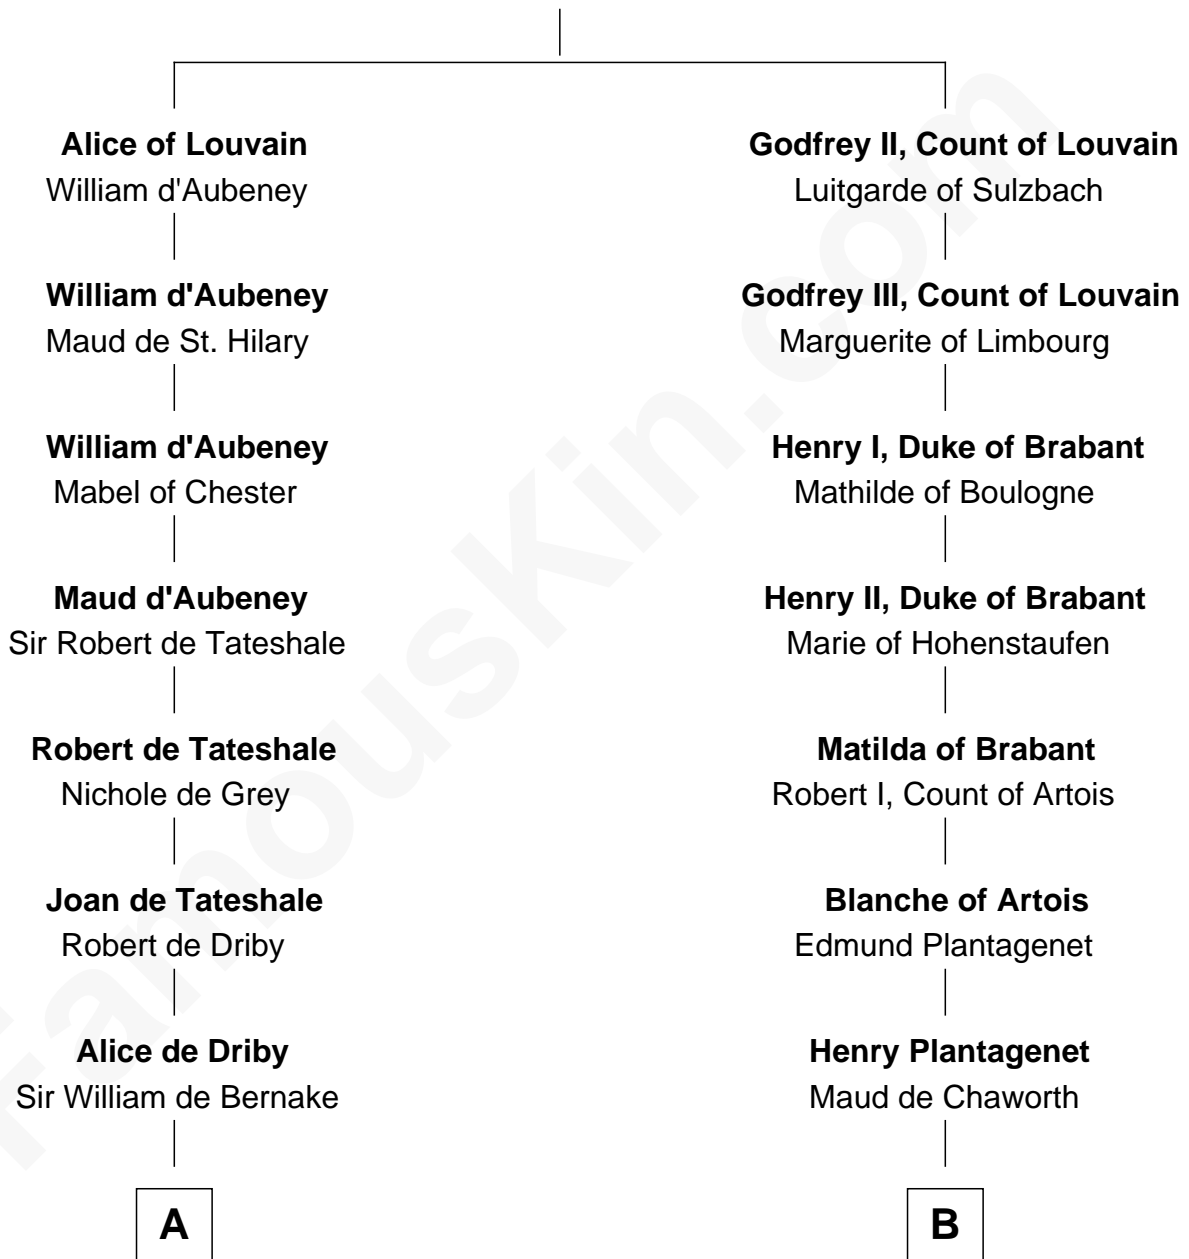

## Relationship Chart of

### Abigail (Smith) Adams

First Lady of President John Adams

13th cousin 8 times removed of

**King Henry VIII**  
King of England

**Gottfried I, Count of Louvain**

Ide de Chiny

**C**

Rev. Thomas Shepard