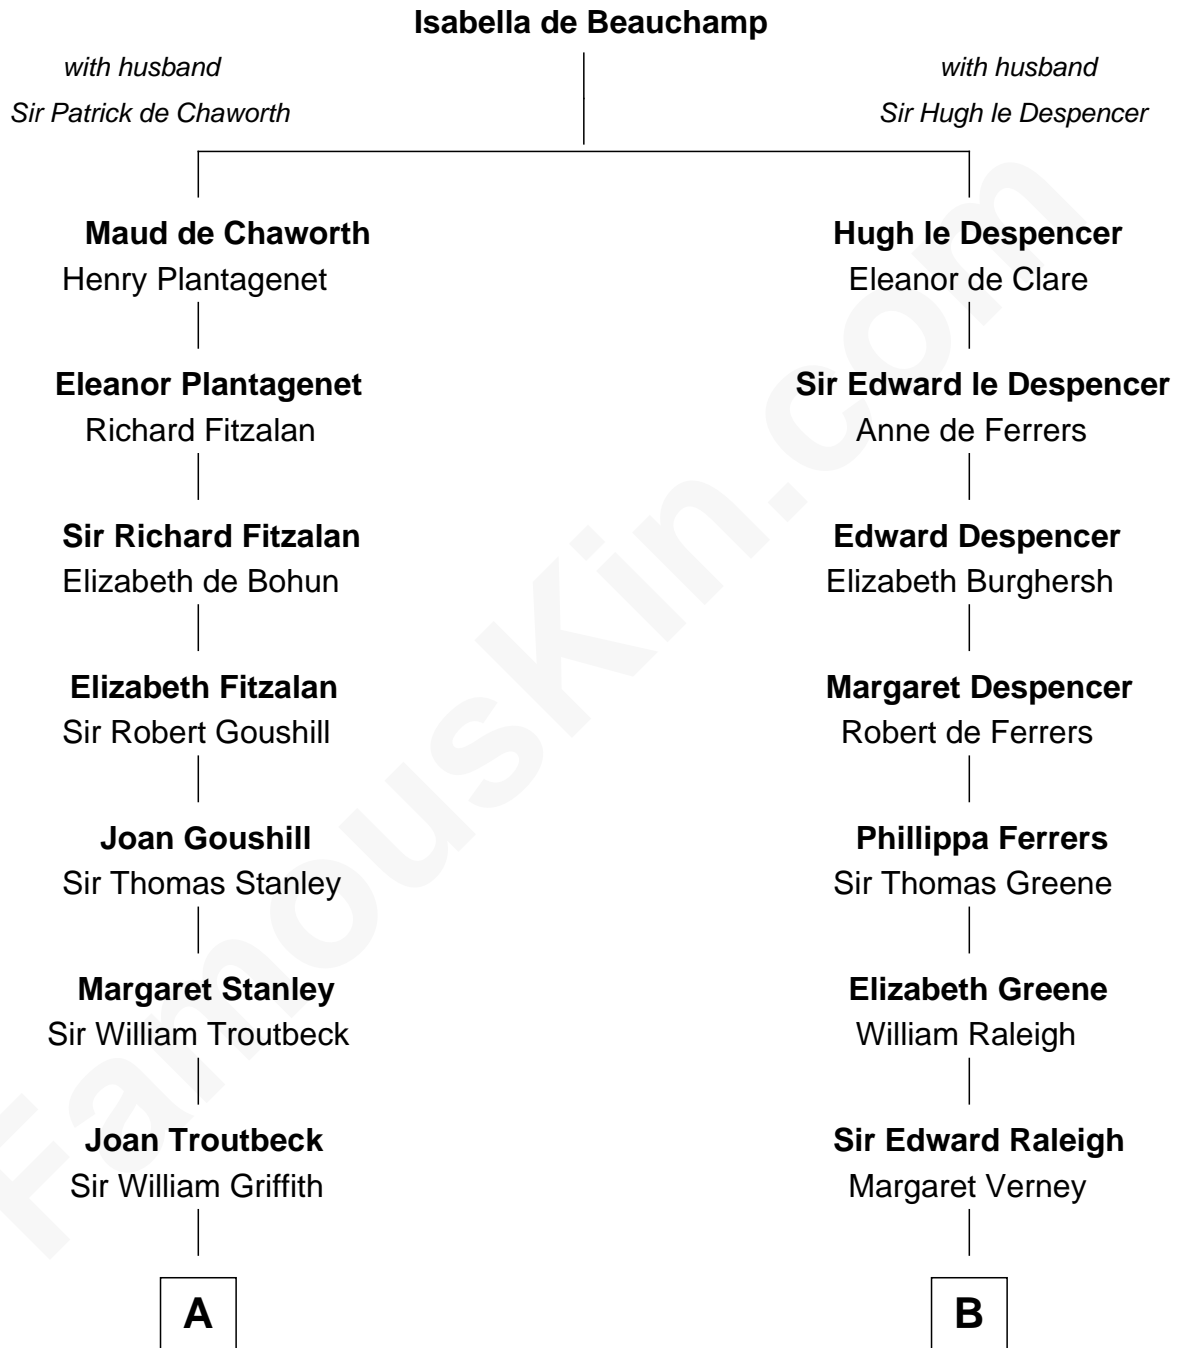

FamousKin.com

Relationship Chart of

Abigail (Smith) Adams

First Lady of President John Adams

16th cousin 5 times removed of

Willis Carrier

Inventor of Air Conditioning