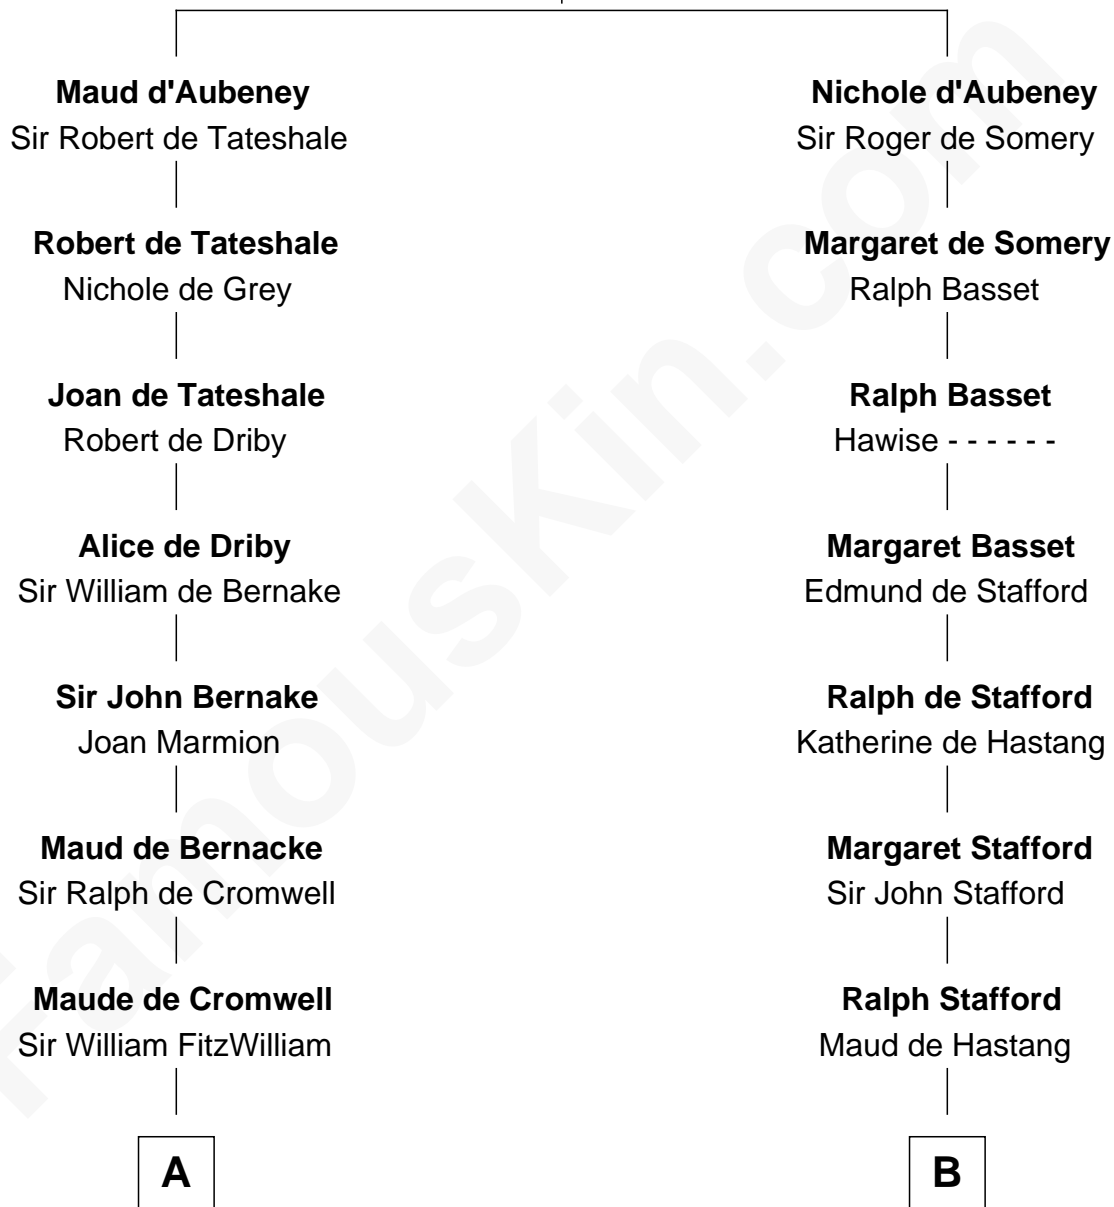

## Relationship Chart of

### Abigail (Smith) Adams

*First Lady of President John Adams*

18th cousin 2 times removed of

### Samuel Ward King

*15th Governor of Rhode Island*

**William d'Aubenev**

Mabel of Chester

**C**

**Elizabeth Quincy**  
Rev. William Smith

**Abigail (Smith) Adams**  
*First Lady of John Adams*

**D**

**Samuel Greene**  
Sarah Coggeshall

**Mercy Green**  
John Walton

**Welthian Walton**  
William Borden King

**Samuel Ward King**  
*15th Governor of Rhode Island*

FamousKin.com